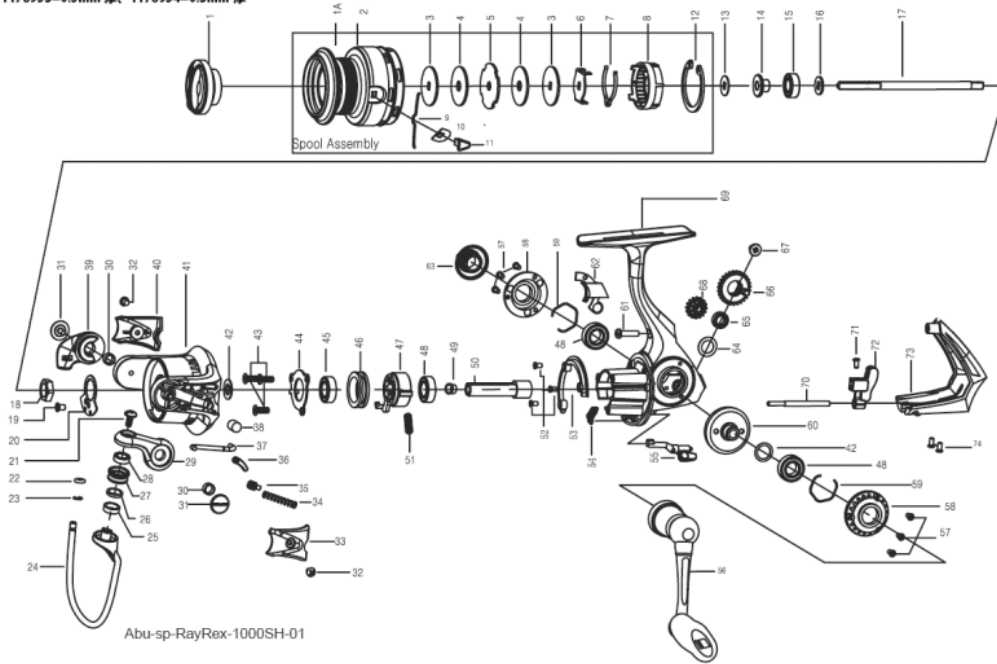

1253589 RAYREX

OB))RAYREX1000SH

RAYREX 1000SH

- 37 1256957
- 38 1256956
- 39 1259445
- 40 1256947
- 41 1259446
- 42 1114764
- 43 1126326
- 44 1256949
- 45 1259447
- 46 1252718
- 47 1256950
- 48 1259448
- 49 1259449
- 50 1259450
- 51 1252716
- 52 1256959
- 53 1256960
- 54 1252722
- 55 1259472
- 56 1259453
- 57 1252723
- 58 1256952
- 59 1252726
- 60 1256962
- 61 1085342
- 62 1259451
- 63 1252738
- 64 1253702
- 65 1108938
- 66 1256966
- 67 1252729
- 68 1256967
- 69 1259455
- 70 1256965
- 71 1259454
- 72 1256964
- 73 1256963
- 74 1085456

Abu-sp-RayRex-1000SH-01

パーツID	パーツ名	価格
1	DRAG KNOB ASSY	¥2,000
1A	SPOOL ASSEMBLY	¥3,700
2	SPOOL	¥1,400
3	KEY WASHER	¥200
4	WASHER	¥100
5	EARED WASHER	¥200
6	CLICKER HOLDER	¥200
7	SPOOL CLICKER	¥200
8	SPOOL BOTTOM	¥300
9	LINE CLIP SPRING	¥200
10	LINE CLIP WASHER	¥160
11	LINE CLIP	¥200
12	RETAINING CLIP	¥160
13	WASHER	¥160
13	SPARE WASHER	¥160
14	MAINSHAFT SLEEVE	¥300
15	BEARING	¥600
16	MAINSHAFT WASHER	¥160
17	MAIN SHAFT	¥800
18	ROTOR NUT	¥160
19	SCREW	¥50
20	NUT RETAINER	¥160
21	SCREW	¥50
22	O-RING	¥160
23	E-CLIP	¥160
24	BAIL ASSEMBLY	¥1,000
25	BALL BEARING	¥600
26	WASHER	¥50
27	LINE ROLLER	¥400
28	BALL BEARING	¥600
29	BAIL ARM	¥400
30	BUSHING	¥160
31	SCREW	¥100
32	SCREW	¥160
33	BAIL ARM COVER	¥300
34	SPRING	¥50
35	BAIL SLIDER	¥100
36	TRIP LINKAGE	¥160
37	TRIP BAR	¥200
38	BALANCE BLOCK	¥160
39	BAIL HOLDER	¥300
40	BAIL HOLDER COVER	¥300
41	ROTOR	¥1,200
42	WASHER	¥50
43	SCREW	¥50
44	PINION COVER	¥200
45	BALL BEARING	¥800
46	BEARING HOLDER	¥400
47	CLUTCH ASSEMBLY	¥800
48	BALL BEARING	¥800

パーツID	パーツ名	価格
49	BUSHING	¥160
50	PINION GEAR	¥500
51	CLUTCH SPRING	¥160
52	SCREW	¥160
53	ROTOR BRAKE	¥300
54	CLUTCH SWITCH SPRING	¥160
55	CLUTCH SWITCH	¥200
56	HANDLE ASSY	¥3,000
57	SCREW	¥160
58	BODY TRIM	¥300
59	C-CLIP	¥160
60	DRIVE GEAR	¥800
61	SCREW	¥50
62	OSCILLATION COVER	¥600
63	DUST CAP	¥600
64	WASHER	¥160
65	BUSHING	¥200
66	OSCILLATION GEAR	¥300
67	SCREW	¥160
68	REDUCTION GEAR	¥300
69	GEAR BOX	¥1,700
70	OSCILLATION GUIDE	¥200
71	SCREW	¥160
72	OSCILLATION GEAR	¥300
73	BODY COVER	¥1,000
74	SCREW	¥50