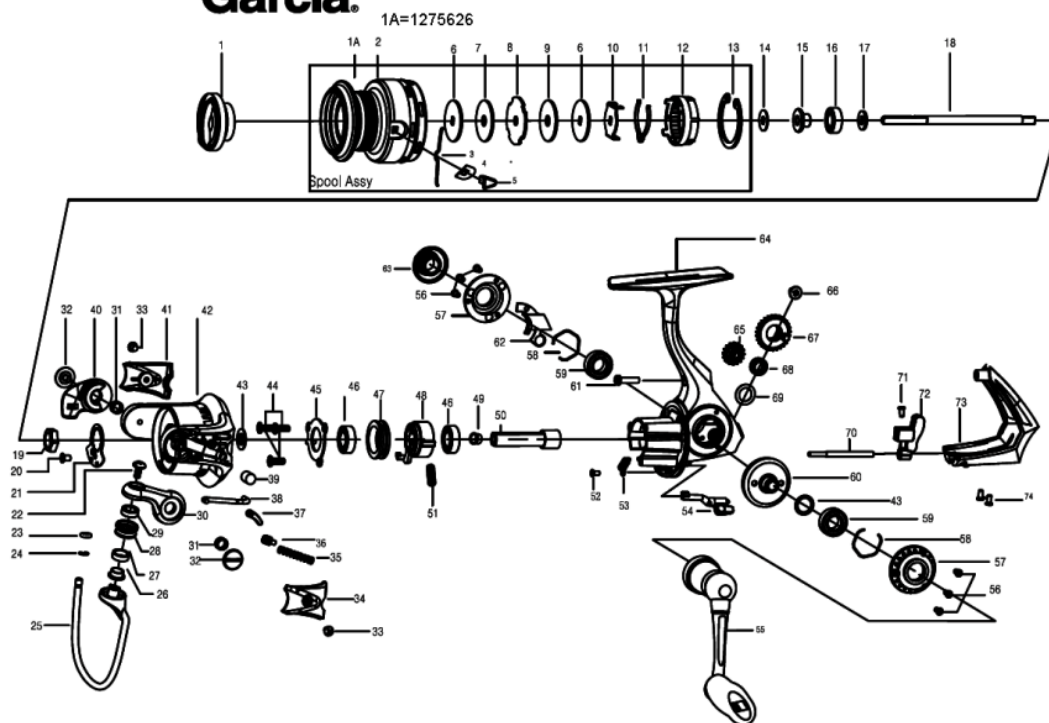

1253596 ORRA SPINNING

OB))ORRA 1000S

EXPLODED VIEW OF ORRA 1000S

パーツID	パーツ名	価格
1	1275625 DRAG KNOB ASSY	¥3,500
1A	1275626 SPOOL ASSEMBLY	¥3,500
2	1275627 SPOOL	¥1,800
3	1257318 LINE CLIP SPRING	¥200
4	1259476 LINE CLIP WASHER	¥160
5	1256944 LINE CLIP	¥200
6	1085296 WASHER	¥50
7	1085298 WASHER	¥50
8	1259443 EARED WASHER	¥200
9	1126305 WASHER	¥100
10	1257317 CLICKER HOLDER	¥200
11	1256941 SPOOL CLICKER	¥200
12	1256942 SPOOL BOTTOM	¥300
13	1256943 RETAINING CLIP	¥160
14	1178953 WASHER	¥160
14	1178954 SPARE WASHER	¥160
15	1252698 MAINSHAFT SLEEVE	¥300
16	1252753 BUSHING	¥250
17	1252700 MAINSHAFT WASHER	¥160
18	1256945 MAINSHAFT	¥800
19	1259462 ROTOR NUT	¥160
20	1085900 SCREW	¥50
21	1141436 NUT RETAINER	¥160
22	1126261 SCREW	¥50
23	1252708 O-RING	¥160
24	1252707 E-CLIP	¥160
25	1256954 BAIL ASSEMBLY	¥1,000
26	1252755 BRASS BUSHING	¥200
27	1252756 POM BUSHING	¥160
28	1259465 LINE ROLLER	¥400
29	1259427 BALL BEARING	¥600
30	1275628 BAIL ARM	¥400
31	1188261 BUSHING	¥160
32	1126379 SCREW	¥100
33	1125962 SCREW	¥160
34	1256958 BAIL ARM COVER	¥300
35	1119106 SPRING	¥50
36	1126272 BAIL SLIDER	¥100
37	1252713 TRIP LINKAGE	¥160
38	1256957 TRIP BAR	¥200
39	1256956 BALANCE BLOCK	¥160
40	1275629 BAIL HOLDER	¥300
41	1256947 BAIL HOLDER COVER	¥300
42	1275630 ROTOR	¥1,200
43	1114764 WASHER	¥50
44	1126326 SCREW	¥50
45	1256949 PINION COVER	¥200
46	1259447 BALL BEARING	¥800
47	1252718 BEARING HOLDER	¥400
48	1256950 CLUTCH ASSEMBLY	¥800