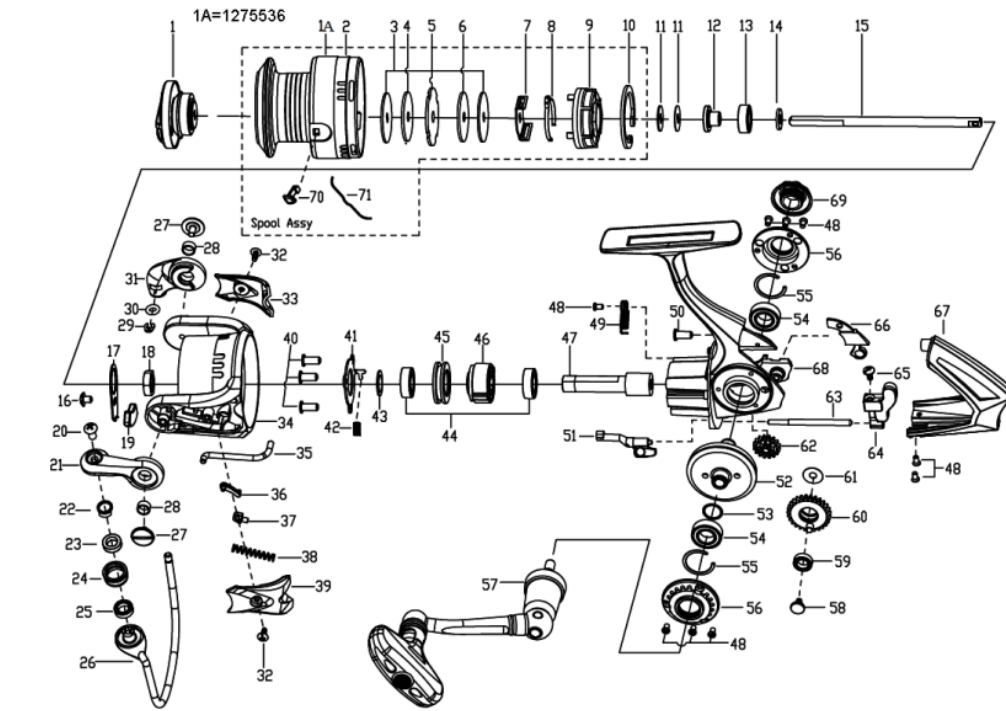

1253599 ORRA SPINNING

OB))ORRA 2500S

EXPLODED VIEW OF ORRA 2500S

パーツID	パーツ名	価格
1A	1275536 SPOOL ASSEMBLY	¥3,900
1	1275635 DRAG KNOB ASSEMBLY	¥1,800
2	1275538 SPOOL	¥1,600
3	1252691 KEYED WASHER	¥200
4	1126368 WASHER	¥110
5	1126369 EARED WASHER	¥60
6	1252752 FELT WASHER	¥160
7	1252692 CLICKER HOLDER	¥200
8	1252693 SPOOL CLICKER	¥200
9	1252694 SPOOL BOTTOM	¥300
11	1178953 WASHER	¥160
11	1178954 SPARE WASHER	¥160
12	1252698 MAINSHAFT SLEEVE	¥300
13	1252753 BUSHING	¥250
14	1252700 MAINSHAFT WASHER	¥160
15	1252701 MAINSHAFT	¥800
16	1126258 SCREW	¥50
17	1252702 ROTOR SET PLATE	¥160
18	1085273 ROTOR NUT	¥100
19	1252703 BALANCE WEIGHT	¥160
20	1126261 SCREW	¥50
21	1275638 BAIL ARM	¥400
22	1252755 BRASS BUSHING	¥200
23	1252756 POM BUSHING	¥160
24	1259465 LINE ROLLER	¥400
25	1259427 BALL BEARING	¥600
26	1275599 BAIL ASSEMBLY	¥1,000
27	1126379 SCREW	¥100
28	1188261 BUSHING	¥160
29	1252707 E-CLIP	¥160
30	1252708 O-RING	¥160
31	1275640 BAIL HOLDER	¥300
32	1125962 SCREW	¥160
33	1252710 BAIL HOLDER COVER	¥300
34	1275600 ROTOR	¥1,600
35	1252712 TRIP BAR	¥160
36	1252713 TRIP LINKAGE	¥160
37	1126272 BAIL SLIDER	¥100
38	1119106 SPRING	¥50
40	1126326 SCREW	¥50
41	1252715 PINION COVER	¥200
42	1252716 CLUTCH SPRING	¥160
43	1114764 WASHER	¥50
44	1259471 BEARING 7X13X4	¥800
45	1252718 BEARING HOLDER	¥400
46	1252719 CLUTCH ASSEMBLY	¥800
47	1275642 PINION	¥500
48	1252723 SCREW	¥160
49	1252761 CLUTCH SWITCH SPRING	¥160
50	1085342 SCREW	¥50