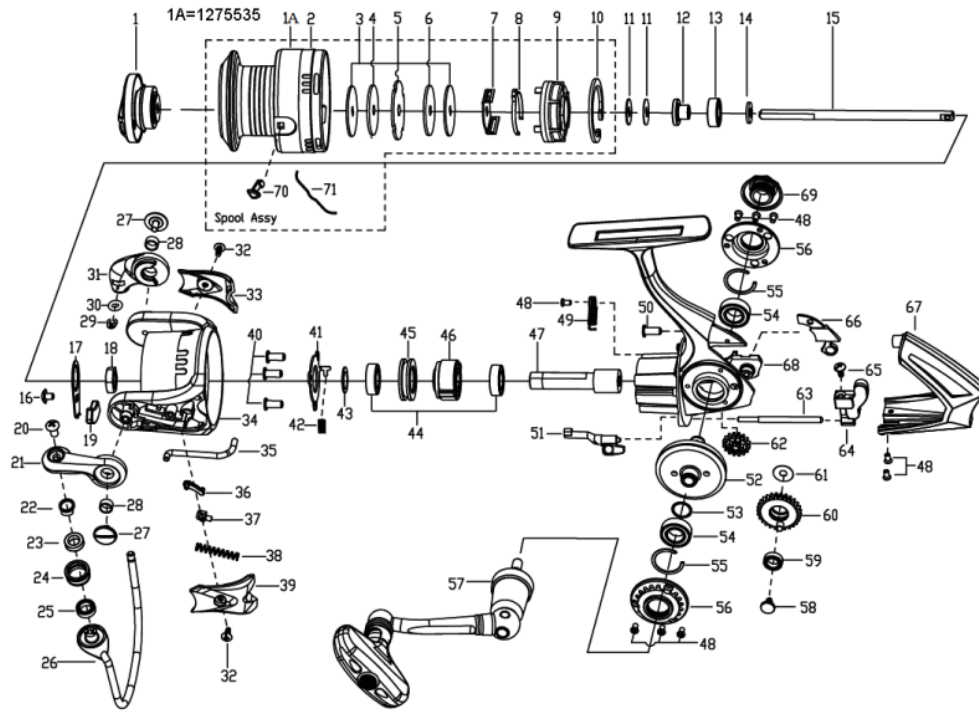

1253600 ORRA SPINNING

ORRA 2500

EXPLODED VIEW OF ORRA 2500

パーツID	パーツ名	価格	
1A	1275535	SPOOL ASSEMBLY	¥3,900
1	1275635	DRAG KNOB ASSEMBLY	¥1,800
2	1275537	SPOOL	¥1,600
3	1252751	FELT WASHER	¥200
4	1126304	KEY WASHER	¥50
5	1126307	EARED WASHER	¥50
6	1126304	KEY WASHER	¥50
7	1252692	CLICKER HOLDER	¥200
8	1252693	SPOOL CLICKER	¥200
9	1252695	SPOOL BOTTOM	¥300
10	1252696	RETAINING CLIP	¥160
11	1178953	WASHER	¥160
11	1178954	SPARE WASHER	¥160
12	1252698	MAINSHAFT SLEEVE	¥300
13	1252753	BUSHING	¥250
14	1252700	MAINSHAFT WASHER	¥160
15	1252701	MAINSHAFT	¥800
16	1126258	SCREW	¥50
17	1252702	ROTOR SET PLATE	¥160
18	1085273	ROTOR NUT	¥100
19	1252703	BALANCE WEIGHT	¥160
20	1126261	SCREW	¥50
21	1275638	BAIL ARM	¥400
22	1252755	BRASS BUSHING	¥200
23	1252756	POM BUSHING	¥160
24	1259465	LINE ROLLER	¥400
25	1259427	BALL BEARING	¥600
26	1275599	BAIL ASSEMBLY	¥1,000
27	1126379	SCREW	¥100
28	1188261	BUSHING	¥160
29	1252707	E-CLIP	¥160
30	1252708	O-RING	¥160
31	1275640	BAIL HOLDER	¥300
32	1125962	SCREW	¥160
33	1252710	BAIL HOLDER COVER	¥300
34	1275600	ROTOR	¥1,600
35	1252712	TRIP BAR	¥160
36	1252713	TRIP LINKAGE	¥160
37	1126272	BAIL SLIDER	¥100
38	1119106	SPRING	¥50
39	1252714	BAIL ARM COVER	¥300
40	1126326	SCREW	¥50
41	1252715	PINION COVER	¥200
42	1252716	CLUTCH SPRING	¥160
43	1114764	WASHER	¥50
44	1259471	BEARING 7X13X4	¥800
45	1252718	BEARING HOLDER	¥400
46	1252719	CLUTCH ASSEMBLY	¥800
47	1275642	PINION	¥500
48	1252723	SCREW	¥160