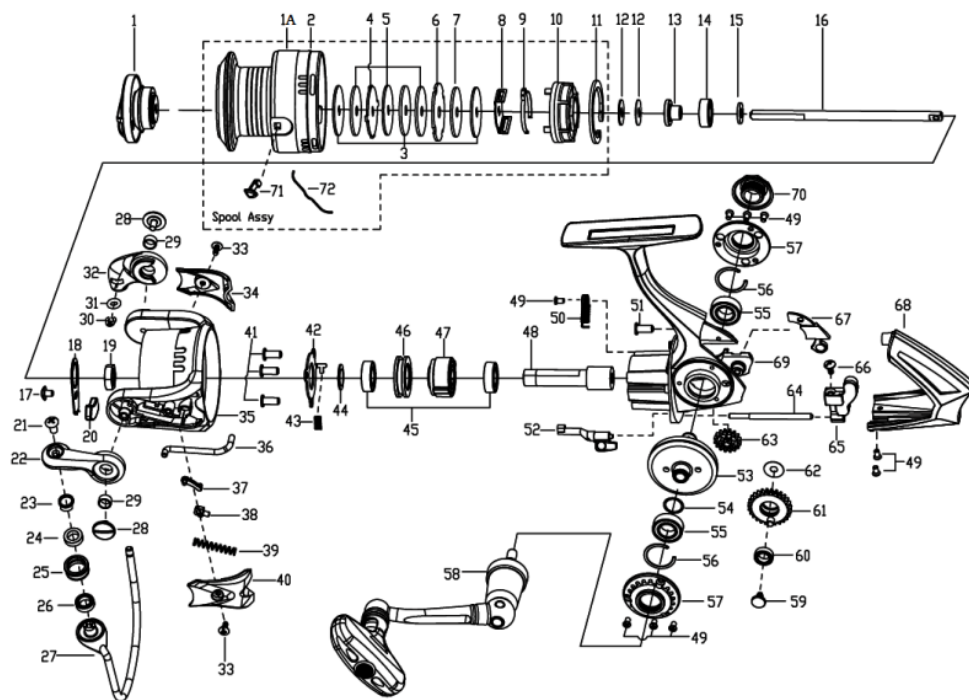

1253601 ORRA SPINNING

OB)ORRA 3000S

EXPLODED VIEW OF ORRA 3000S

1A=1275605

パーツID	パーツ名	価格	
1A	1275605	SPOOL ASSEMBLY	¥4,100
1	1275635	DRAG KNOB ASSEMBLY	¥1,800
2	1275607	SPOOL	¥1,800
3	1252752	FELT WASHER	¥160
4	1126366	EARED WASHER	¥60
5	1252691	KEYED WASHER	¥200
6	1126369	EARED WASHER	¥60
7	1126368	WASHER	¥110
8	1252692	CLICKER HOLDER	¥200
9	1252693	SPOOL CLICKER	¥200
10	1252694	SPOOL BOTTOM	¥300
12	1178953	WASHER	¥160
12	1178954	SPARE WASHER	¥160
13	1252698	MAINSHAFT SLEEVE	¥300
14	1252753	BUSHING	¥250
15	1252700	MAINSHAFT WASHER	¥160
16	1252701	MAINSHAFT	¥800
17	1126258	SCREW	¥50
18	1252702	ROTOR SET PLATE	¥160
20	1253691	BALANCE WEIGHT	¥160
21	1126261	SCREW	¥50
22	1275638	BAIL ARM	¥400
23	1252755	BRASS BUSHING	¥200
24	1252756	POM BUSHING	¥160
25	1259465	LINE ROLLER	¥400
26	1259427	BALL BEARING	¥600
27	1253692	BAIL ASSEMBLY	¥1,000
28	1126379	SCREW	¥100
29	1188261	BUSHING	¥160
30	1252707	E-CLIP	¥160
31	1252708	O-RING	¥160
32	1275640	BAIL HOLDER	¥300
33	1125962	SCREW	¥160
34	1253693	BAIL HOLDER COVER	¥300
35	1275596	ROTOR	¥1,800
36	1253695	TRIP BAR	¥200
37	1252713	TRIP LINKAGE	¥160
38	1126272	BAIL SLIDER	¥100
39	1253696	TRIP SPRING	¥160
40	1253697	BAIL ARM COVER	¥300
41	1126326	SCREW	¥50
42	1252715	PINION COVER	¥200
43	1252716	CLUTCH SPRING	¥160
44	1114764	WASHER	¥50
45	1259471	BEARING 7X13X4	¥800
46	1252718	BEARING HOLDER	¥400
47	1252719	CLUTCH ASSEMBLY	¥800
48	1275610	PINION	¥500
49	1252723	SCREW	¥160
50	1252722	CLUTCH SWITCH SPRING	¥160