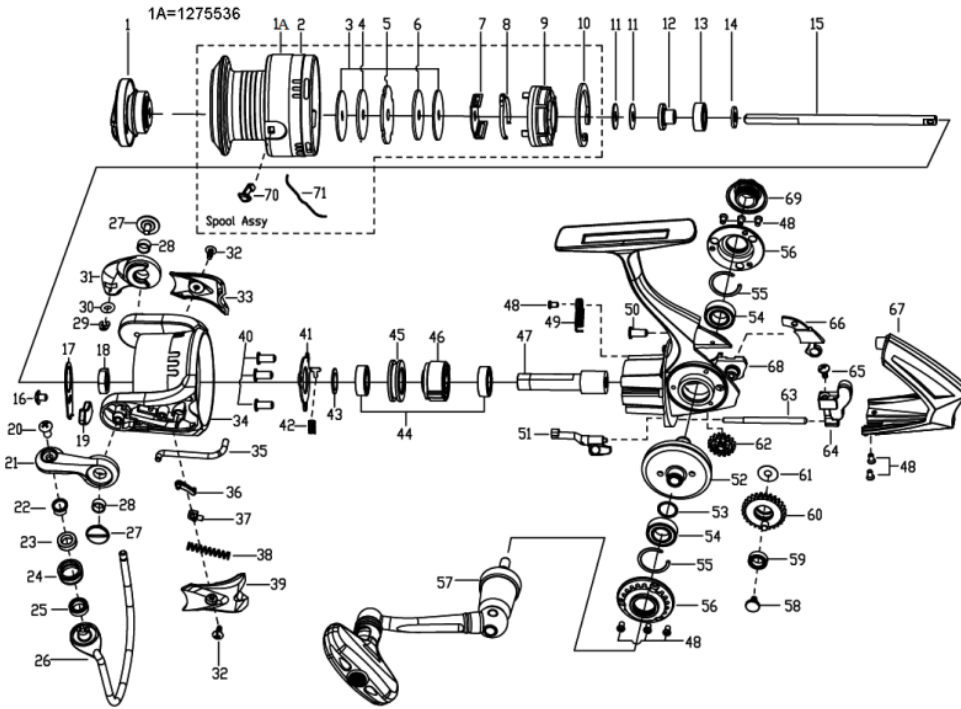

1253599 ORRA SPINNING

OB))ORRA 2500S

EXPLODED VIEW OF ORRA 2500S

パーツID	パーツ名	価格
1	1275617 DRAG KNOB ASSY	¥1,800
2	1275618 SPOOL	¥2,100
3	1257275 LINE CLIP SPRING	¥200
4	1259476 LINE CLIP WASHER	¥160
5	1252739 LINE CLIP	¥200
6	1126366 EARED WASHER	¥60
7	1126368 WASHER	¥110
8	1126367 KEY WASHER	¥60
9	1126369 EARED WASHER	¥60
10	1257276 CLICKER HOLDER	¥200
11	1257277 SPOOL CLICKER	¥200
12	1257278 SPOOL BOTTOM	¥300
13	1252696 RETAINING CLIP	¥160
14	1178953 WASHER	¥160
14	1178954 SPARE WASHER	¥160
15	1257330 MAINSHAFT SLEEVE	¥300
16	1275619 POM BUSHING	¥250
17	1257331 MAINSHAFT WASHER	¥160
18	1257332 MAIN SHAFT	¥800
19	1188295 SCREW	¥160
20	1188283 BUSHING	¥160
21	1275620 BAIL HOLDER	¥300
22	1252708 O-RING	¥160
23	1252707 E-CLIP	¥160
24	1257334 BAIL ASSEMBLY	¥1,000
25	1111909 BUSHING	¥160
26	1110165 WASHER	¥50
27	1259426 LINE ROLLER	¥400
28	1259427 BALL BEARING	¥600
29	1275621 BAIL ARM	¥400
30	1126429 SCREW	¥50
31	1259429 ROTOR NUT	¥160
32	1126258 SCREW	¥50
33	1257337 ROTOR SET PLATE	¥160
34	1257338 BALANCE WEIGHT	¥160
35	1092845 SCREW	¥50
36	1257339 BAIL ARM COVER	¥300
37	1257340 TRIP SPRING	¥160
38	1126272 BAIL SLIDER	¥100
39	1252713 TRIP LINKAGE	¥160
40	1252712 TRIP BAR	¥160
41	1275622 ROTOR	¥2,000
42	1257342 BAIL HOLDER COVER	¥300
43	1257343 WASHER	¥160
44	1126351 SCREW	¥50
45	1126352 BALL BEARING RETAINER	¥100
46	1259432 BALL BEARING	¥800
47	1257344 BEARING HOLDER	¥400
48	1257345 CLUTCH ASSEMBLY	¥800
49	1259433 BUSHING	¥160