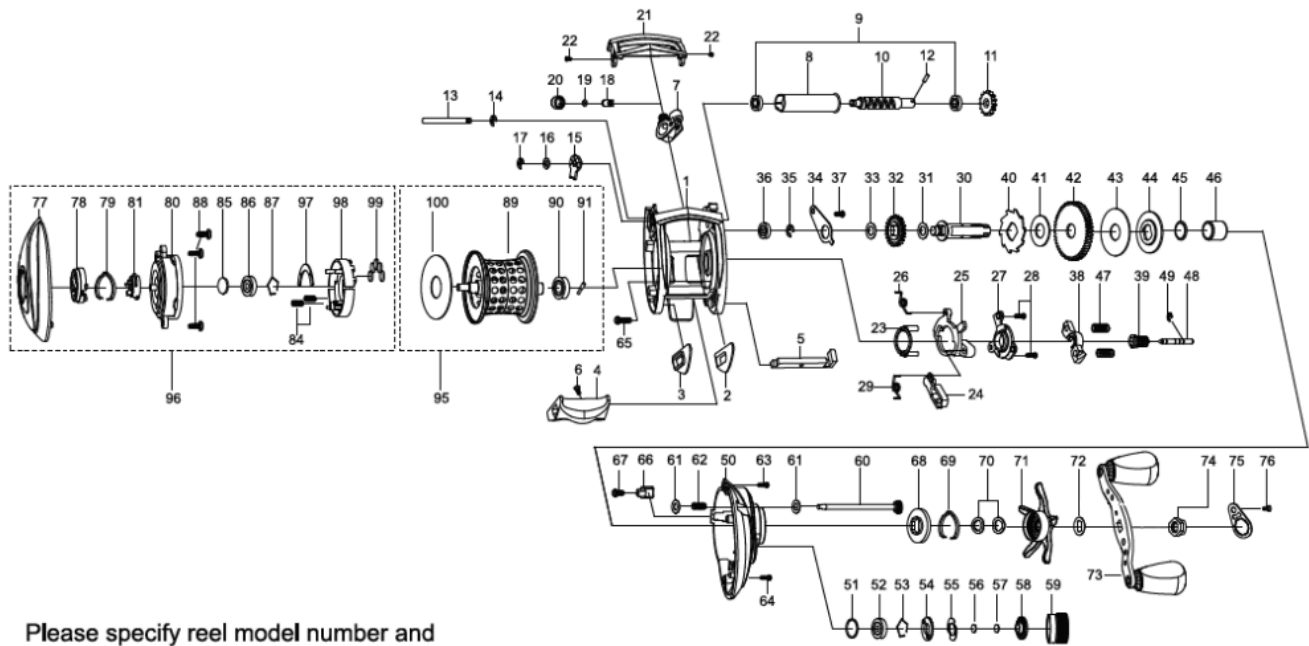

1260876 REVO

REVO LT

Please specify reel model number and number in reel foot when ordering parts.

Ambassadeur REVO LT 22 00

パーツID	パーツ名	価格	
1	1275650	FRAME (K)	¥5,000
2	1125801	SLIDE WASHER	¥100
3	1125802	SLIDE WASHER	¥100
4	1251631	THUMBAR	¥300
5	1124745	THUMBAR SHAFT	¥150
6	1124746	THUMBAR SCREW	¥50
7	1185690	LINE GUIDE	¥500
8	1137750	LEVEL WIND TUBE	¥300
9	1132853	BALL BEARING	¥600
10	1132903	WORM SHAFT	¥1,500
11	1125732	WORM SHAFT GEAR	¥100
12	1125733	WORM SHAFT PIN	¥50
13	1251632	LINE GUIDE SHAFT	¥300
14	1116226	RETAINER	¥50
15	1125734	WORM SHAFT PIN HOLDER	¥70
16	1124178	WASHER	¥50
17	1124201	RETAINER	¥50
18	1125735	PAWL	¥300
19	1125736	WASHER	¥50
20	1129323	LINE GUIDE NUT	¥70
21	1251633	FRONT COVER (K)	¥500
22	1125738	SCREW	¥50
23	1125739	YOKE HOLDER	¥100
24	1257004	KICK LEVER	¥150
25	1125741	LIFT CURVE	¥300
26	1200008	CLUTCH SPRING	¥160
27	1203786	KICK LEVER	¥300
28	1125744	SCREW	¥50
29	1125745	KICK LEVER SPRING	¥50
30	1196826	MAIN GEAR SHAFT	¥1,200
31	1125747	WASHER	¥50
32	1251634	LEVEL WIND GEAR	¥160
33	1125749	WASHER	¥50
34	1125750	MAINGEAR SHAFT PLATE	¥200
35	1124201	RETAINER	¥50
36	1132857	BALL BEARING	¥600
37	1125752	SCREW	¥50
38	1125753	YOKE	¥100
39	1125755	PINION 7,1	¥1,000
40	1125756	RATCHET	¥150
41	1125757	DRAG WASHER	¥200
42	1275653	MAIN GEAR (K)	¥2,000
43	1204950	Carbon washer	¥200
44	1251638	D-WASHER (K)	¥400
45	1144185	WASHER	¥50
46	1239084	SLEEVE	¥300
47	1116237	YOKE SPRING	¥50
48	1125766	PINION SHAFT	¥500
49	1116226	RETAINER	¥50
50	1275660	GEAR SIDE PLATE	¥3,000