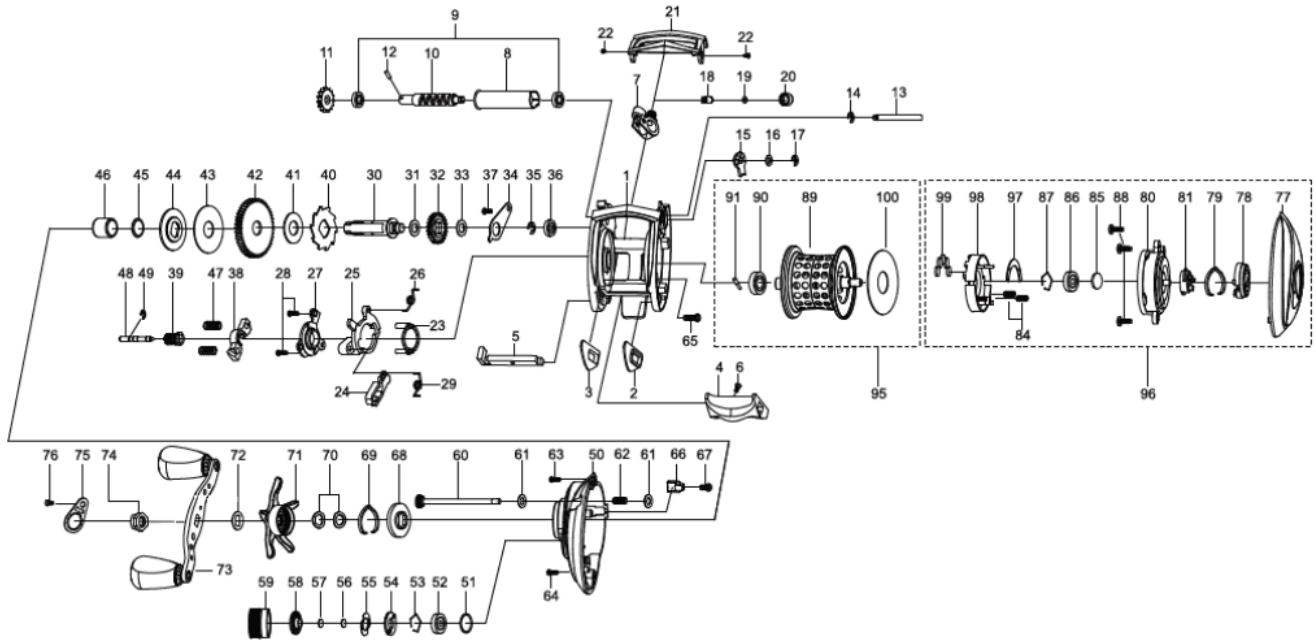

1260877 REVO

REVO LT LH

Please specify reel model number and number in reel foot when ordering parts.

Ambassadeur

REVO LT-L 22 00

パーツID	パーツ名	価格	
1	1275651	FRAME (K)	¥5,000
2	1125801	SLIDE WASHER	¥100
3	1125802	SLIDE WASHER	¥100
4	1251631	THUMBAR	¥300
5	1127696	THUMBAR SHAFT	¥150
6	1124746	THUMBAR SCREW	¥50
7	1185690	LINE GUIDE	¥500
8	1137750	LEVEL WIND TUBE	¥300
9	1132853	BALL BEARING	¥600
10	1132903	WORM SHAFT	¥1,500
11	1125732	WORM SHAFT GEAR	¥100
12	1125733	WORM SHAFT PIN	¥50
13	1251632	LINE GUIDE SHAFT	¥300
14	1116226	RETAINER	¥50
15	1125734	WORM SHAFT PIN HOLDER	¥70
16	1124178	WASHER	¥50
17	1124201	RETAINER	¥50
18	1125735	PAWL	¥300
19	1125736	WASHER	¥50
20	1129323	LINE GUIDE NUT	¥70
21	1251633	FRONT COVER (K)	¥500
22	1125738	SCREW	¥50
23	1125739	YOKE HOLDER	¥100
24	1257005	KICK LEVER	¥150
25	1127698	LIFT CURVE	¥300
26	1200009	CLUTCH SPRING	¥160
27	1203787	KICK LEVER	¥300
28	1125744	SCREW	¥50
29	1127701	KICK LEVER SPRING	¥50
30	1196827	MAIN GEAR SHAFT	¥1,200
31	1125747	WASHER	¥50
32	1251634	LEVEL WIND GEAR	¥160
33	1125749	WASHER	¥50
34	1125750	MAINGEAR SHAFT PLATE	¥200
35	1124201	RETAINER	¥50
36	1132857	BALL BEARING	¥600
37	1125752	SCREW	¥50
38	1127703	YOKE	¥100
39	1129569	PINION GEAR-L(7.1:1)	¥1,000
40	1189341	RATCHET	¥150
41	1125757	DRAG WASHER	¥200
42	1275655	MAIN GEAR (K)	¥2,000
43	1204950	Carbon washer	¥200
44	1251638	D-WASHER (K)	¥400
45	1144185	WASHER	¥50
46	1239084	SLEEVE	¥300
47	1116237	YOKE SPRING	¥50
48	1125766	PINION SHAFT	¥500
49	1116226	RETAINER	¥50
50	1275661	GEAR SIDE PLATE	¥3,000