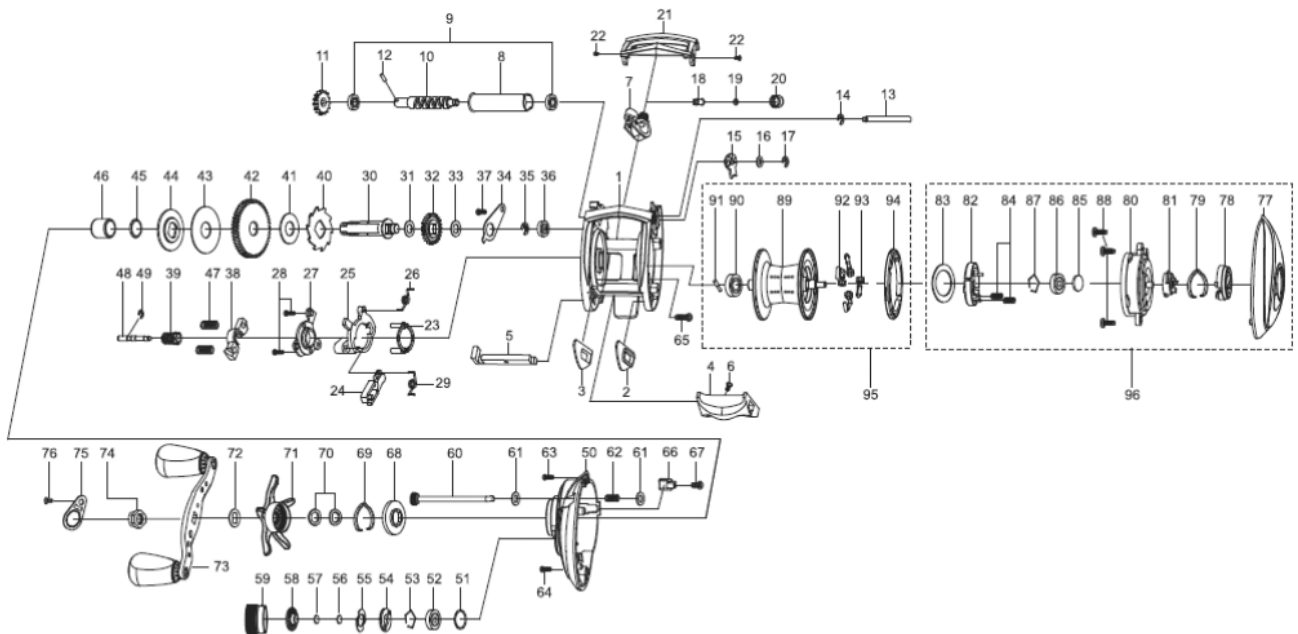

1260919 REVO

OB))REVO ALT-L

Please specify reel model number and number in reel foot when ordering parts.

Ambassadeur REVO ALT-L 22 00

パーツID	パーツ名	価格
1	1275651 FRAME (K)	¥5,000
2	1125801 SLIDE WASHER	¥100
3	1125802 SLIDE WASHER	¥100
4	1251631 THUMBAR	¥300
5	1127696 THUMBAR SHAFT	¥150
6	1124746 THUMBAR SCREW	¥50
7	1185690 LINE GUIDE	¥500
8	1137750 LEVEL WIND TUBE	¥300
9	1132853 BALL BEARING	¥600
10	1132903 WORM SHAFT	¥1,500
11	1125732 WORM SHAFT GEAR	¥100
12	1125733 WORM SHAFT PIN	¥50
13	1251632 LINE GUIDE SHAFT	¥300
14	1116226 RETAINER	¥50
15	1125734 WORM SHAFT PIN HOLDER	¥70
16	1124178 WASHER	¥50
17	1124201 RETAINER	¥50
18	1125735 PAWL	¥300
19	1125736 WASHER	¥50
20	1129323 LINE GUIDE NUT	¥70
21	1251633 FRONT COVER (K)	¥500
22	1125738 SCREW	¥50
23	1125739 YOKE HOLDER	¥100
24	1257005 KICK LEVER	¥150
25	1127698 LIFT CURVE	¥300
26	1200009 CLUTCH SPRING	¥160
27	1203787 KICK LEVER	¥300
28	1125744 SCREW	¥50
29	1127701 KICK LEVER SPRING	¥50
30	1196827 MAIN GEAR SHAFT	¥1,200
31	1125747 WASHER	¥50
32	1251634 LEVEL WIND GEAR	¥160
33	1125749 WASHER	¥50
34	1125750 MAINGEAR SHAFT PLATE	¥200
35	1124201 RETAINER	¥50
36	1132857 BALL BEARING	¥600
37	1125752 SCREW	¥50
38	1127703 YOKE	¥100
39	1127704 PINION(1135174)	¥1,000
40	1189341 RATCHET	¥150
41	1125757 DRAG WASHER	¥200
42	1275654 MAIN GEAR (K)	¥2,000
43	1204950 Carbon washer	¥200
44	1251638 D-WASHER (K)	¥400
45	1144185 WASHER	¥50
46	1239084 SLEEVE	¥300
47	1116237 YOKE SPRING	¥50
48	1125766 PINION SHAFT	¥500
49	1116226 RETAINER	¥50
50	1275658 GEAR SIDE PLATE	¥3,000