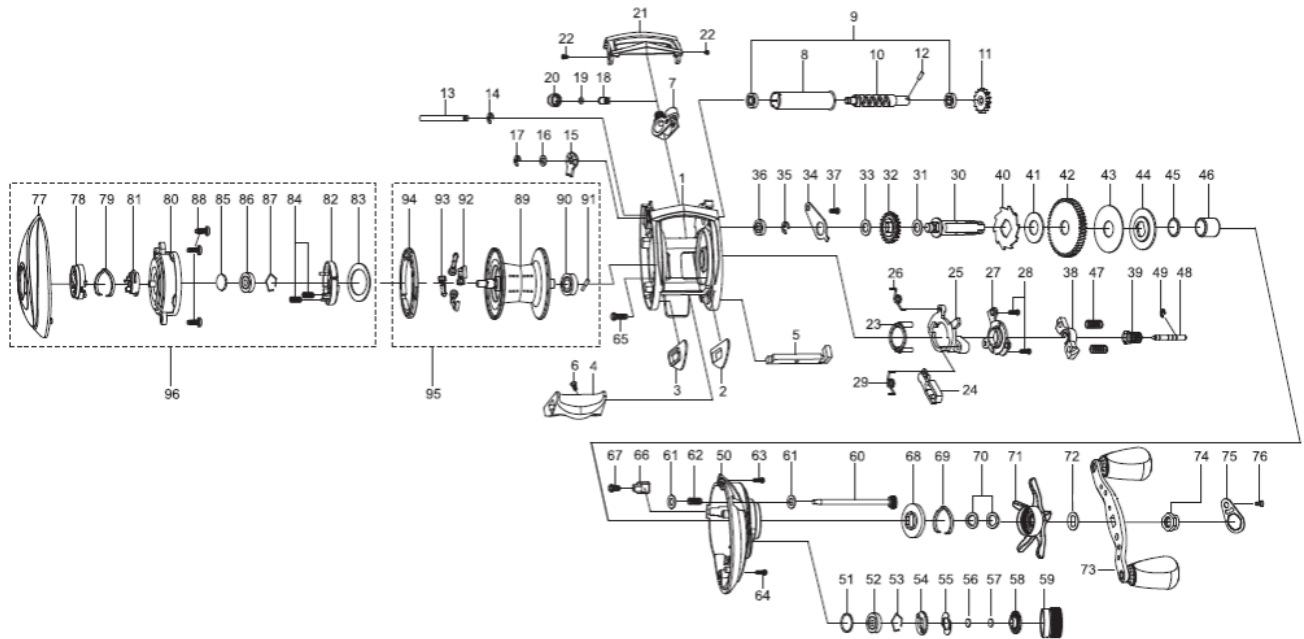

1260920 REVO

OB))REVO ALT-HS

Please specify reel model number and number in reel foot when ordering parts.

Ambassadeur REVO ALT-HS 22 00

パーツID	パーツ名	価格	
1	1275650	FRAME (K)	¥5,000
2	1125801	SLIDE WASHER	¥100
3	1125802	SLIDE WASHER	¥100
4	1251631	THUMBAR	¥300
5	1124745	THUMBAR SHAFT	¥150
6	1124746	THUMBAR SCREW	¥50
7	1185690	LINE GUIDE	¥500
8	1137750	LEVEL WIND TUBE	¥300
9	1132853	BALL BEARING	¥600
10	1132903	WORM SHAFT	¥1,500
11	1125732	WORM SHAFT GEAR	¥100
12	1125733	WORM SHAFT PIN	¥50
13	1251632	LINE GUIDE SHAFT	¥300
14	1116226	RETAINER	¥50
15	1125734	WORM SHAFT PIN HOLDER	¥70
16	1124178	WASHER	¥50
17	1124201	RETAINER	¥50
18	1125735	PAWL	¥300
19	1125736	WASHER	¥50
20	1129323	LINE GUIDE NUT	¥70
21	1251633	FRONT COVER (K)	¥500
22	1125738	SCREW	¥50
23	1125739	YOKE HOLDER	¥100
24	1257004	KICK LEVER	¥150
25	1125741	LIFT CURVE	¥300
26	1200008	CLUTCH SPRING	¥160
27	1203786	KICK LEVER	¥300
28	1125744	SCREW	¥50
29	1125745	KICK LEVER SPRING	¥50
30	1196826	MAIN GEAR SHAFT	¥1,200
31	1125747	WASHER	¥50
32	1251634	LEVEL WIND GEAR	¥160
33	1125749	WASHER	¥50
34	1125750	MAINGEAR SHAFT PLATE	¥200
35	1124201	RETAINER	¥50
36	1132857	BALL BEARING	¥600
37	1125752	SCREW	¥50
38	1125753	YOKE	¥100
39	1125755	PINION 7,1	¥1,000
40	1125756	RATCHET	¥150
41	1125757	DRAG WASHER	¥200
42	1275653	MAIN GEAR (K)	¥2,000
43	1204950	Carbon washer	¥200
44	1251638	D-WASHER (K)	¥400
45	1144185	WASHER	¥50
46	1239084	SLEEVE	¥300
47	1116237	YOKE SPRING	¥50
48	1125766	PINION SHAFT	¥500
49	1116226	RETAINER	¥50
50	1275657	GEAR SIDE PLATE	¥3,000