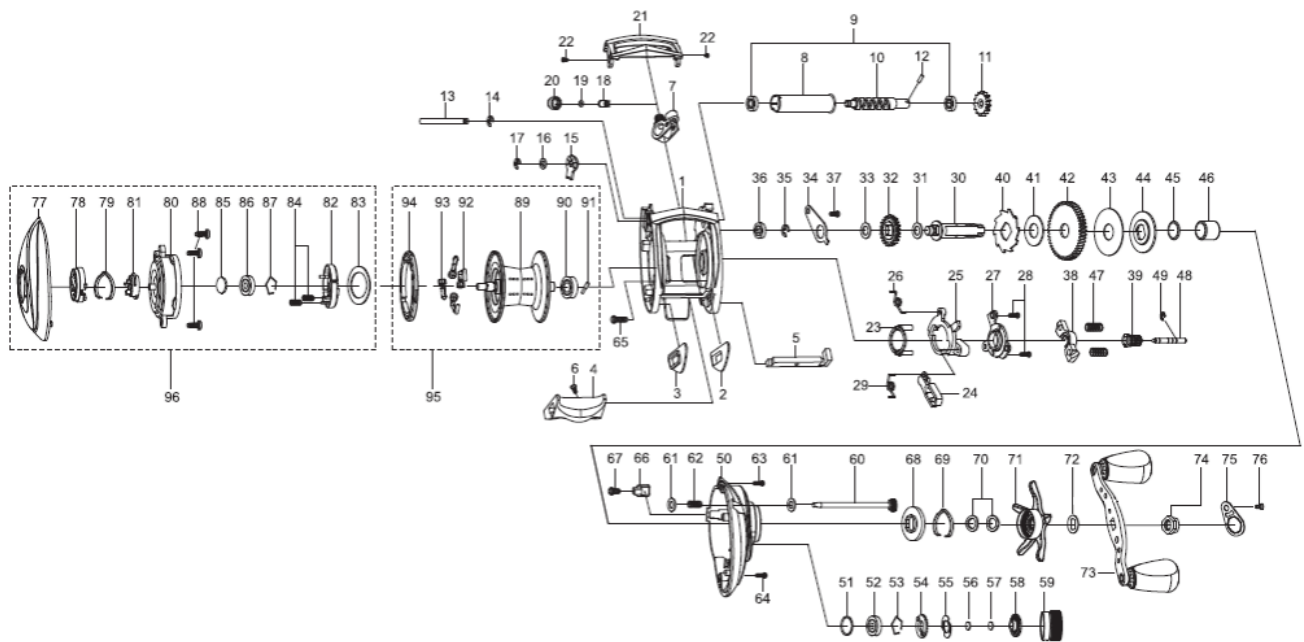

1260920 REVO

OB))REVO ALT-HS

Please specify reel model number and number in reel foot when ordering parts.

Ambassadeur REVO ALT-HS 22 00

パーツID	パーツ名	価格	
1	1275650	FRAME (K)	¥5,000
2	1125801	SLIDE WASHER	¥100
3	1125802	SLIDE WASHER	¥100
4	1251631	THUMBAR	¥300
5	1124745	THUMBAR SHAFT	¥150
6	1124746	THUMBAR SCREW	¥50
7	1185690	LINE GUIDE	¥500
8	1137750	LEVEL WIND TUBE	¥300
9	1132853	BALL BEARING	¥600
10	1132903	WORM SHAFT	¥1,500
11	1125732	WORM SHAFT GEAR	¥100
12	1125733	WORM SHAFT PIN	¥50
13	1251632	LINE GUIDE SHAFT	¥300
14	1116226	RETAINER	¥50
15	1125734	WORM SHAFT PIN HOLDER	¥70
16	1124178	WASHER	¥50
17	1124201	RETAINER	¥50
18	1125735	PAWL	¥300
19	1125736	WASHER	¥50
20	1129323	LINE GUIDE NUT	¥70
21	1251633	FRONT COVER (K)	¥500
22	1125738	SCREW	¥50
23	1125739	YOKE HOLDER	¥100
24	1257004	KICK LEVER	¥150
25	1125741	LIFT CURVE	¥300
26	1200008	CLUTCH SPRING	¥160
27	1203786	KICK LEVER	¥300
28	1125744	SCREW	¥50
29	1125745	KICK LEVER SPRING	¥50
30	1196826	MAIN GEAR SHAFT	¥1,200
31	1125747	WASHER	¥50
32	1251634	LEVEL WIND GEAR	¥160
33	1125749	WASHER	¥50
34	1125750	MAINGEAR SHAFT PLATE	¥200
35	1124201	RETAINER	¥50
36	1132857	BALL BEARING	¥600
37	1125752	SCREW	¥50
38	1125753	YOKE	¥100
39	1125755	PINION 7,1	¥1,000
40	1125756	RATCHET	¥150
41	1125757	DRAG WASHER	¥200
42	1275653	MAIN GEAR (K)	¥2,000
43	1204950	Carbon washer	¥200
44	1251638	D-WASHER (K)	¥400
45	1144185	WASHER	¥50
46	1239084	SLEEVE	¥300
47	1116237	YOKE SPRING	¥50
48	1125766	PINION SHAFT	¥500
49	1116226	RETAINER	¥50
50	1275657	GEAR SIDE PLATE	¥3,000