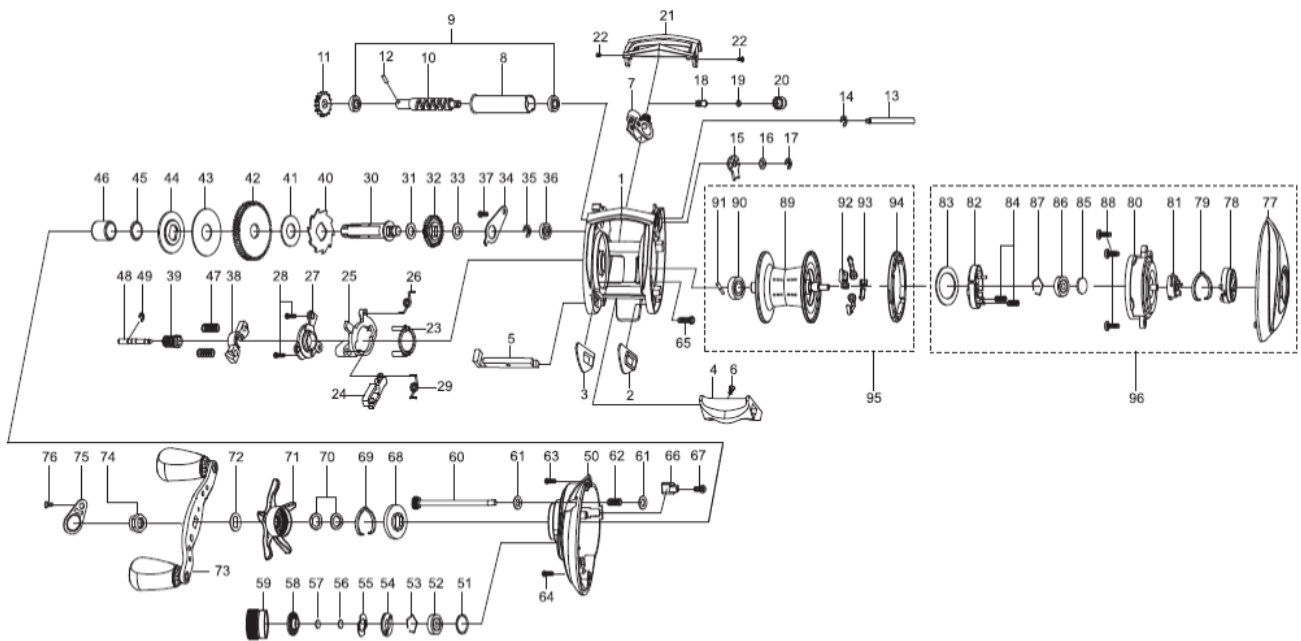

1260921 REVO

OB))REVO ALT-HS-L

Please specify reel model number and number in reel foot when ordering parts.

Ambassadeur REVO ALT-HS-L 22 00

パーツID	パーツ名	価格
1	1275651 FRAME (K)	¥5,000
2	1125801 SLIDE WASHER	¥100
3	1125802 SLIDE WASHER	¥100
4	1251631 THUMBAR	¥300
5	1127696 THUMBAR SHAFT	¥150
6	1124746 THUMBAR SCREW	¥50
7	1185690 LINE GUIDE	¥500
8	1137750 LEVEL WIND TUBE	¥300
9	1132853 BALL BEARING	¥600
10	1132903 WORM SHAFT	¥1,500
11	1125732 WORM SHAFT GEAR	¥100
12	1125733 WORM SHAFT PIN	¥50
13	1251632 LINE GUIDE SHAFT	¥300
14	1116226 RETAINER	¥50
15	1125734 WORM SHAFT PIN HOLDER	¥70
16	1124178 WASHER	¥50
17	1124201 RETAINER	¥50
18	1125735 PAWL	¥300
19	1125736 WASHER	¥50
20	1129323 LINE GUIDE NUT	¥70
21	1251633 FRONT COVER (K)	¥500
22	1125738 SCREW	¥50
23	1125739 YOKE HOLDER	¥100
24	1257005 KICK LEVER	¥150
25	1127698 LIFT CURVE	¥300
26	1200009 CLUTCH SPRING	¥160
27	1203787 KICK LEVER	¥300
28	1125744 SCREW	¥50
29	1127701 KICK LEVER SPRING	¥50
30	1196827 MAIN GEAR SHAFT	¥1,200
31	1125747 WASHER	¥50
32	1251634 LEVEL WIND GEAR	¥160
33	1125749 WASHER	¥50
34	1125750 MAINGEAR SHAFT PLATE	¥200
35	1124201 RETAINER	¥50
36	1132857 BALL BEARING	¥600
37	1125752 SCREW	¥50
38	1127703 YOKE	¥100
39	1129569 PINION GEAR-L(7.1:1)	¥1,000
40	1189341 RATCHET	¥150
41	1125757 DRAG WASHER	¥200
42	1275655 MAIN GEAR (K)	¥2,000
43	1204950 Carbon washer	¥200
44	1251638 D-WASHER (K)	¥400
45	1144185 WASHER	¥50
46	1239084 SLEEVE	¥300
47	1116237 YOKE SPRING	¥50
48	1125766 PINION SHAFT	¥500
49	1116226 RETAINER	¥50
50	1275659 GEAR SIDE PLATE	¥3,000