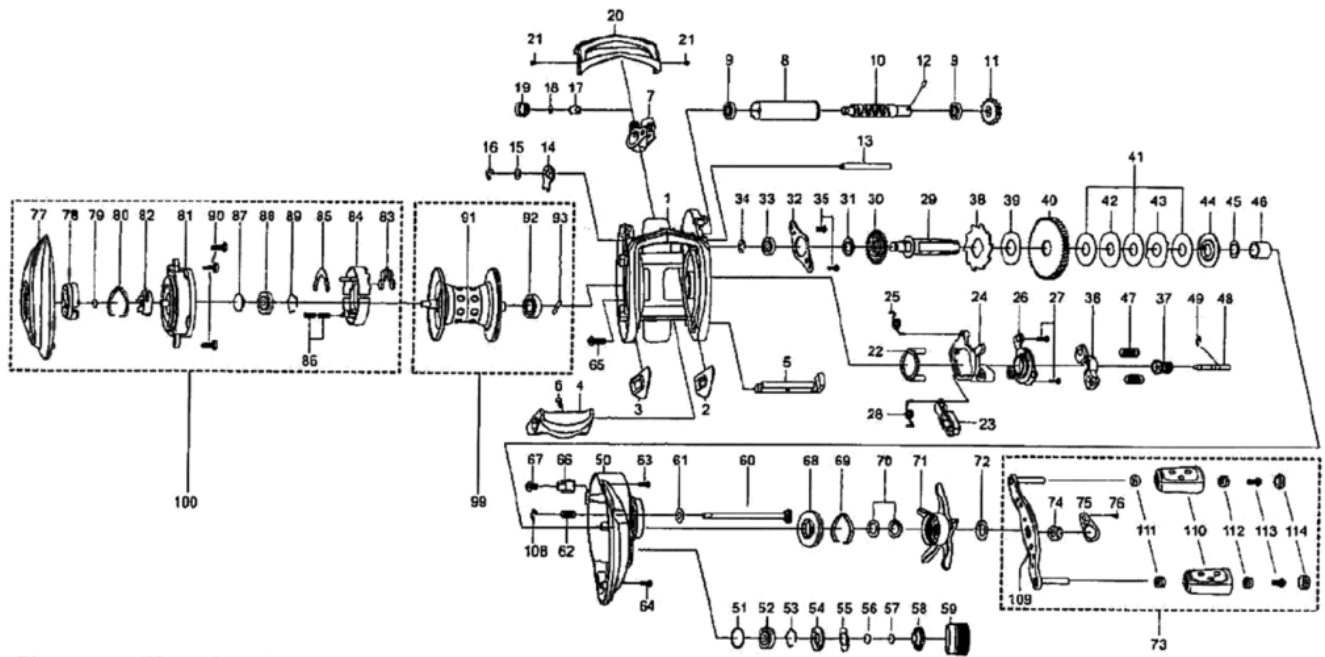

1265421 REVO

限定)REVO SX

Please specify reel model number and number in reel foot when ordering parts.

Ambassadeur RVO3 SX 22 00

パーツID	パーツ名	価格	
1	1281151	FRAME	¥5,000
2	1125801	SLIDE WASHER	¥100
3	1125802	SLIDE WASHER	¥100
4	1125803	THUMBAR	¥300
5	1124745	THUMBAR SHAFT	¥150
6	1124746	THUMBAR SCREW	¥50
7	1281152	LINE GUIDE	¥500
8	1280905	LEVEL WIND TUBE	¥300
9	1125729	BALLBEARING	¥600
10	1280906	WORM SHAFT	¥1,500
11	1125732	WORM SHAFT GEAR	¥100
12	1125733	WORM SHAFT PIN	¥50
13	1280907	LINE GUIDE SHAFT	¥300
14	1125734	WORM SHAFT PIN HOLDER	¥70
15	1124224	WASHER	¥160
16	1124201	RETAINER	¥50
17	1125806	PAWL	¥300
18	1125736	WASHER	¥50
19	1129323	LINE GUIDE NUT	¥70
20	1281154	FRONT COVER	¥500
21	1125738	SCREW	¥50
22	1125739	YOKE HOLDER	¥100
23	1289969	KICK LEVER	¥300
24	1125741	LIFT CURVE	¥300
25	1185699	CLUTCH SPRING	¥160
26	1203786	KICK LEVER	¥300
27	1125744	SCREW	¥50
28	1125745	KICK LEVER SPRING	¥50
29	1281129	MAIN GEAR SHAFT (K)	¥1,200
30	1251634	LEVEL WIND GEAR	¥160
31	1125747	WASHER	¥50
32	1281130	MAIN GEAR SHAFT PLATE	¥200
33	1187625	SPOOL BALL BEARING	¥800
34	1124201	RETAINER	¥50
35	1185747	SCREW	¥160
36	1281131	YOKE	¥200
37	1281155	PINION (K)	¥1,000
38	1125756	RATCHET	¥150
39	1281133	DRAG WASHER	¥250
40	1281156	MAIN GEAR	¥2,000
41	1125760	DRAG WASHER	¥200
42	1125761	D-WASHER	¥150
43	1125762	EAR WASHER	¥150
44	1281135	PRESSURE WASHER	¥200
45	1281136	WASHER	¥160
46	1257782	SLEEVE	¥200
47	1116237	YOKE SPRING	¥50
48	1125766	PINION SHAFT	¥500
49	1116226	RETAINER	¥50
50	1281157	GEAR SIDE PLATE	¥4,000

パーツID	パーツ名	価格	
51	1185714	O-RING	¥50
52	1125827	BALL BEARING	¥600
53	1104790	RING	¥50
54	1125768	CLICK WASHER	¥100
55	1125769	CLICK SPRING	¥150
56	1125770	FRICTION WASHER	¥50
57	1125771	RUBBER WASHER	¥50
58	1125772	CLICK WASHER	¥100
59	1281158	BRAKE KNOB	¥1,500
60	1281139	CAM LOCK SCREW	¥200
61	1133903	WASHER	¥50
62	1125775	SPRING	¥50
63	1125812	SCREW	¥50
64	1257013	SCREW	¥160
65	1257014	SCREW	¥160
66	1252032	LUBE PORT	¥160
67	1257016	SCREW	¥160
68	1125779	CLICK SPRING HOLDER	¥150
69	1125780	CLICK SPRING	¥70
70	1117208	SPRING WASHER	¥50
71	1281141	STAR WHEELS	¥2,000
72	1125783	WASHER	¥50
73	1281159	HANDLE COMPLETE	¥5,000
74	1281160	HANDLE NUT	¥200
75	1252035	HANDLE NUT COVER	¥300
76	1245809	SCREW	¥50
77	1281161	PALM SIDE PLATE	¥3,000
78	1281162	MAG DIAL	¥300
79	1281144	RUBBER WASHER	¥50
80	1125791	CLICK SPRING	¥100
81	1252039	BEARING HOUSING	¥1,500
82	1185732	SILDE CAM	¥200
83	1116222	MAGNET	¥200
84	1257067	MAGNET HOLDER	¥300
85	1252096	MAGNET PLATE	¥200
86	1187623	MAGNET HOLDER SPRING	¥160
87	1125797	WASHER	¥50
88	1125827	BALL BEARING	¥600
89	1104790	RING	¥50
90	1124209	SCREW	¥50
91	1281163	SPOOL	¥4,500
92	1187620	SPOOL BALL BEARING	¥800
93	1192826	SPOOL SHAFT PIN	¥200
99	1281164	SPOOL COMPLETE	¥7,000
100	1281165	PALM SIDE COMPLETE	¥11,000
108	1116226	RETAINER	¥50
109	1281322	HANDLE	¥2,000
110	1281318	HANDLE KNOB	¥500
111	1208088	BUSHING FOR BALL BEARING	¥200
112	1281319	BALL BEARING	¥600