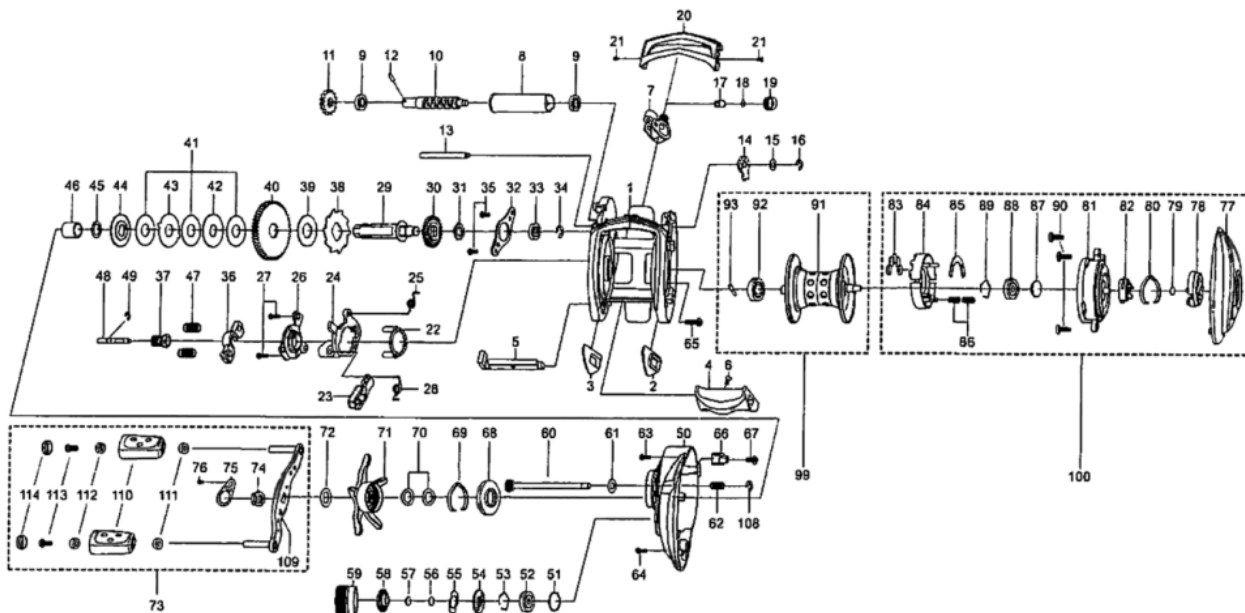

1265422 REVO

限定)REVO SX-L

Please specify reel model number and number in reel foot when ordering parts.

Ambassadeur RVO3 SX-L 22 00

パーツID	パーツ名	価格	
1	1281242	FRAME	¥5,000
2	1125801	SLIDE WASHER	¥100
3	1125802	SLIDE WASHER	¥100
4	1125803	THUMBAR	¥300
5	1127696	THUMBAR SHAFT	¥150
6	1124746	THUMBAR SCREW	¥50
7	1281152	LINE GUIDE	¥500
8	1280905	LEVEL WIND TUBE	¥300
9	1125729	BALLBEARING	¥600
10	1280906	WORM SHAFT	¥1,500
11	1125732	WORM SHAFT GEAR	¥100
12	1125733	WORM SHAFT PIN	¥50
13	1280907	LINE GUIDE SHAFT	¥300
14	1125734	WORM SHAFT PIN HOLDER	¥70
15	1124224	WASHER	¥160
16	1124201	RETAINER	¥50
17	1125806	PAWL	¥300
18	1125736	WASHER	¥50
19	1129323	LINE GUIDE NUT	¥70
20	1281243	FRONT COVER	¥500
21	1125738	SCREW	¥50
22	1125739	YOKE HOLDER	¥100
23	1289971	KICK LEVER	¥300
24	1127698	LIFT CURVE	¥300
25	1200009	CLUTCH SPRING	¥160
26	1203787	KICK LEVER	¥300
27	1125744	SCREW	¥50
28	1127701	KICK LEVER SPRING	¥50
29	1281234	MAIN GEAR SHAFT (K)	¥1,200
30	1251634	LEVEL WIND GEAR	¥160
31	1125747	WASHER	¥50
32	1281130	MAIN GEAR SHAFT PLATE	¥200
33	1187625	SPOOL BALL BEARING	¥800
34	1124201	RETAINER	¥50
35	1185747	SCREW	¥160
36	1281235	YOKE	¥200
37	1281244	PINION (K)	¥1,000
38	1189341	RATCHET	¥150
39	1281133	DRAG WASHER	¥250
40	1281245	MAIN GEAR	¥2,000
41	1125760	DRAG WASHER	¥200
42	1125761	D-WASHER	¥150
43	1125762	EAR WASHER	¥150
44	1281135	PRESSURE WASHER	¥200
45	1281136	WASHER	¥160
46	1257782	SLEEVE	¥200
47	1116237	YOKE SPRING	¥50
48	1125766	PINION SHAFT	¥500
49	1116226	RETAINER	¥50
50	1281246	GEAR SIDE PLATE	¥4,000

パーツID	パーツ名	価格	
51	1185714	O-RING	¥50
52	1125827	BALL BEARING	¥600
53	1104790	RING	¥50
54	1125768	CLICK WASHER	¥100
55	1125769	CLICK SPRING	¥150
56	1125770	FRICTION WASHER	¥50
57	1125771	RUBBER WASHER	¥50
58	1125772	CLICK WASHER	¥100
59	1281158	BRAKE KNOB	¥1,500
60	1281139	CAM LOCK SCREW	¥200
61	1133903	WASHER	¥50
62	1125775	SPRING	¥50
63	1125812	SCREW	¥50
64	1257013	SCREW	¥160
65	1257014	SCREW	¥160
66	1252032	LUBE PORT	¥160
67	1257016	SCREW	¥160
68	1125779	CLICK SPRING HOLDER	¥150
69	1125780	CLICK SPRING	¥70
70	1117208	SPRING WASHER	¥50
71	1281239	STAR WHEEL	¥2,000
72	1125783	WASHER	¥50
73	1281159	HANDLE COMPLETE	¥5,000
74	1281247	HANDLE NUT	¥200
75	1252035	HANDLE NUT COVER	¥300
76	1245809	SCREW	¥50
77	1281248	PALM SIDE PLATE	¥3,000
78	1281162	MAG DIAL	¥300
79	1281144	RUBBER WASHER	¥50
80	1125791	CLICK SPRING	¥100
81	1252039	BEARING HOUSING	¥1,500
82	1185732	SILDE CAM	¥200
83	1116222	MAGNET	¥200
84	1257067	MAGNET HOLDER	¥300
85	1252096	MAGNET PLATE	¥200
86	1187623	MAGNET HOLDER SPRING	¥160
87	1125797	WASHER	¥50
88	1125827	BALL BEARING	¥600
89	1104790	RING	¥50
90	1124209	SCREW	¥50
91	1281163	SPOOL	¥4,500
92	1187620	SPOOL BALL BEARING	¥800
93	1192826	SPOOL SHAFT PIN	¥200
99	1281164	SPOOL COMPLETE	¥7,000
100	1281249	PALM SIDE COMPLETE	¥11,000
108	1116226	RETAINER	¥50
109	1281322	HANDLE	¥2,000
110	1281318	HANDLE KNOB	¥500
111	1208088	BUSHING FOR BALL BEARING	¥200
112	1281319	BALL BEARING	¥600