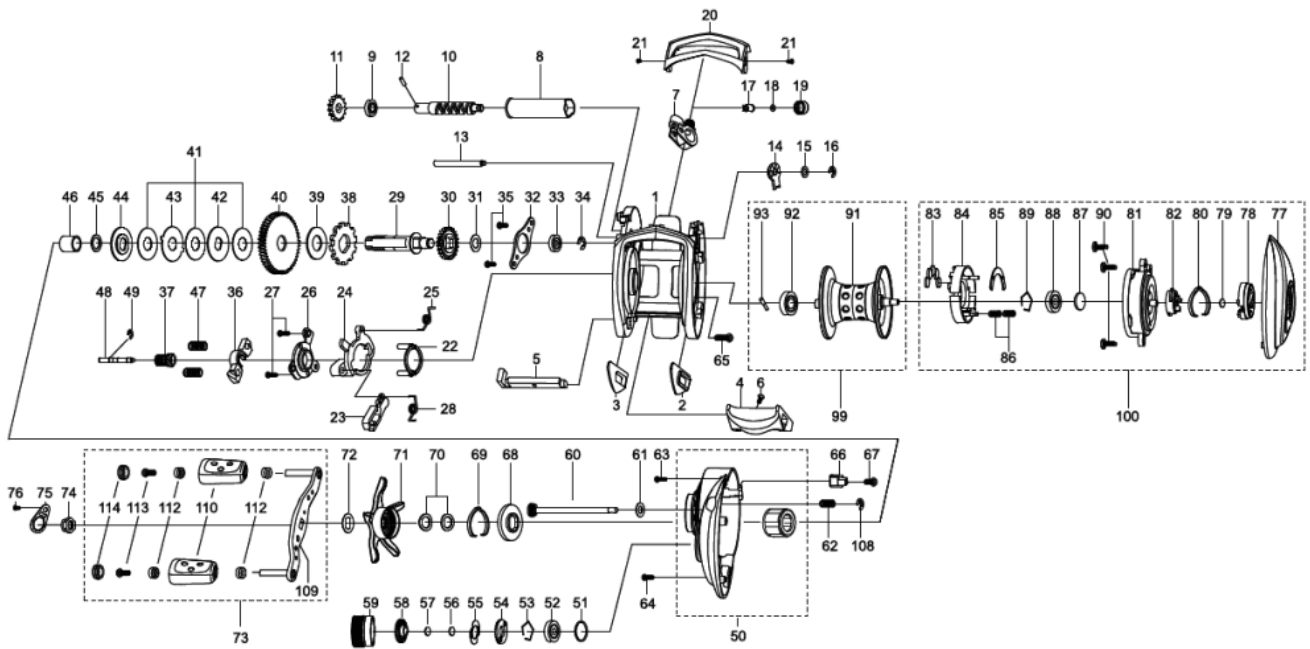

1265424 REVO

OB))REVO SX-HS-L

Please specify reel model number and number in reel foot when ordering parts.

Ambassadeur RVO3 SX-HS-L 22 00

パーツID	パーツ名	価格	
1	1281242	FRAME	¥5,000
2	1125801	SLIDE WASHER	¥100
3	1125802	SLIDE WASHER	¥100
4	1125803	THUMBAR	¥300
5	1127696	THUMBAR SHAFT	¥150
6	1124746	THUMBAR SCREW	¥50
7	1281152	LINE GUIDE	¥500
8	1280905	LEVEL WIND TUBE	¥300
9	1125729	BALLBEARING	¥600
10	1280906	WORM SHAFT	¥1,500
11	1125732	WORM SHAFT GEAR	¥100
12	1125733	WORM SHAFT PIN	¥50
13	1280907	LINE GUIDE SHAFT	¥300
14	1125734	WORM SHAFT PIN HOLDER	¥70
15	1124224	WASHER	¥160
16	1124201	RETAINER	¥50
17	1125806	PAWL	¥300
18	1125736	WASHER	¥50
19	1129323	LINE GUIDE NUT	¥70
20	1281243	FRONT COVER	¥500
21	1125738	SCREW	¥50
22	1125739	YOKE HOLDER	¥100
23	1289971	KICK LEVER	¥300
24	1127698	LIFT CURVE	¥300
25	1200009	CLUTCH SPRING	¥160
26	1203787	KICK LEVER	¥300
27	1125744	SCREW	¥50
28	1127701	KICK LEVER SPRING	¥50
29	1281234	MAIN GEAR SHAFT (K)	¥1,200
30	1251634	LEVEL WIND GEAR	¥160
31	1125747	WASHER	¥50
32	1281130	MAIN GEAR SHAFT PLATE	¥200
33	1187625	SPOOL BALL BEARING	¥800
34	1124201	RETAINER	¥50
35	1185747	SCREW	¥160
36	1281235	YOKE	¥200
37	1281250	PINION (K)	¥1,000
38	1144195	RATCHET	¥150
39	1281133	DRAG WASHER	¥250
40	1281251	MAIN GEAR	¥2,000
41	1125760	DRAG WASHER	¥200
42	1125761	D-WASHER	¥150
43	1125762	EAR WASHER	¥150
44	1281135	PRESSURE WASHER	¥200
45	1281136	WASHER	¥160
46	1257782	SLEEVE	¥200
47	1116237	YOKE SPRING	¥50
48	1125766	PINION SHAFT	¥500
49	1116226	RETAINER	¥50
50	1281252	GEAR SIDE COMPLETE	¥4,000

パーツID	パーツ名	価格	
51	1185714	O-RING	¥50
52	1125827	BALL BEARING	¥600
53	1104790	RING	¥50
54	1125768	CLICK WASHER	¥100
55	1125769	CLICK SPRING	¥150
56	1125770	FRICTION WASHER	¥50
57	1125771	RUBBER WASHER	¥50
58	1125772	CLICK WASHER	¥100
59	1281158	BRAKE KNOB	¥1,500
60	1281139	CAM LOCK SCREW	¥200
61	1133903	WASHER	¥50
62	1125775	SPRING	¥50
63	1125812	SCREW	¥50
64	1257013	SCREW	¥160
65	1257014	SCREW	¥160
66	1252032	LUBE PORT	¥160
67	1257016	SCREW	¥160
68	1125779	CLICK SPRING HOLDER	¥150
69	1125780	CLICK SPRING	¥70
70	1117208	SPRING WASHER	¥50
71	1281253	STAR WHEEL	¥2,000
72	1125783	WASHER	¥50
73	1281159	HANDLE COMPLETE	¥5,000
74	1281247	HANDLE NUT	¥200
75	1252035	HANDLE NUT COVER	¥300
76	1245809	SCREW	¥50
77	1281248	PALM SIDE PLATE	¥3,000
78	1281162	MAG DIAL	¥300
79	1281144	RUBBER WASHER	¥50
80	1125791	CLICK SPRING	¥100
81	1252039	BEARING HOUSING	¥1,500
82	1185732	SILDE CAM	¥200
83	1116222	MAGNET	¥200
84	1257067	MAGNET HOLDER	¥300
85	1252096	MAGNET PLATE	¥200
86	1187623	MAGNET HOLDER SPRING	¥160
87	1125797	WASHER	¥50
88	1125827	BALL BEARING	¥600
89	1104790	RING	¥50
90	1124209	SCREW	¥50
91	1281163	SPOOL	¥4,500
92	1187620	SPOOL BALL BEARING	¥800
93	1192826	SPOOL SHAFT PIN	¥200
99	1281164	SPOOL COMPLETE	¥7,000
100	1281249	PALM SIDE COMPLETE	¥11,000
108	1116226	RETAINER	¥50
109	1281322	HANDLE	¥2,000
110	1281318	HANDLE KNOB	¥500
112	1281319	BALL BEARING	¥600
113	1281320	SCREW	¥160