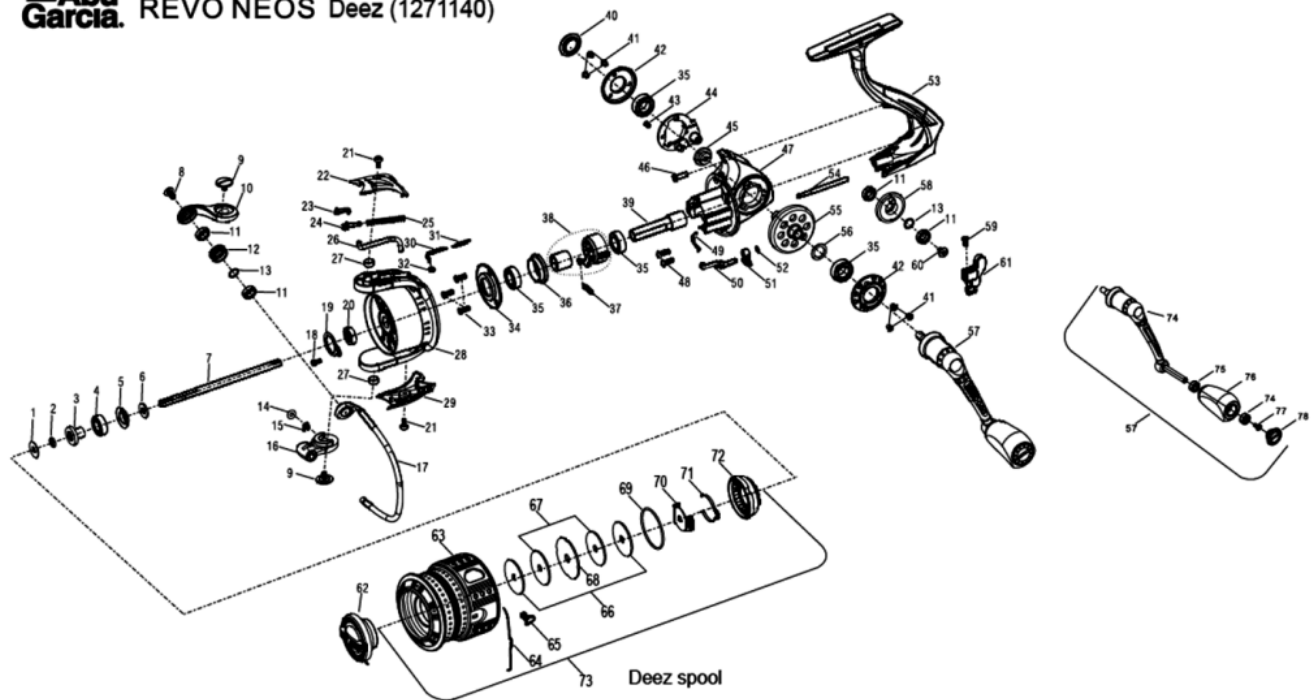

1271140 REVO NEOS

OB))REVO NEOS DEEZ

**Abu Garcia** REVO NEOS Deez (1271140)

パーツID	パーツ名	価格	
1	1195751	SPACE WASHER	¥160
2	1195755	O-RING	¥160
3	1195758	BEARING SLEEVE	¥300
4	1195757	BALL BEARING	¥600
5	1195761	SEAL	¥160
6	1195763	SPOOL SHAFT WASHER	¥160
7	1221452	SPOOL SHAFT	¥800
8	1195642	SCREW	¥160
9	1221453	SCREW	¥200
10	1221455	BAIL ARM	¥400
11	1195641	BALL BEARING	¥600
12	1195620	LINE ROLLER	¥500
13	1195778	SPACER	¥160
14	1195591	O-RING	¥160
15	1195592	CLIP	¥160
16	1221457	BAIL HOLDER	¥300
17	1221459	BAIL WIRE	¥1,000
18	1221460	SCREW	¥160
19	1195770	NUT LOCKING PLATE	¥200
20	1221461	ROTOR NUT	¥200
21	1221462	SCREW	¥160
22	1221464	BAIL ARM COVER	¥300
23	1195617	PIVOT LEVER	¥160
24	1195619	BAIL SPRING BUSHING	¥160
25	1195613	BAIL SPRING	¥160
26	1221466	BAIL TRIP BAR	¥200
27	1221467	BUSHING	¥160
28	1221471	ROTOR	¥1,200
29	1221473	BAIL HOLDER COVER	¥300
30	1221474	ROTOR BRAKE LINKAGE	¥250
31	1221475	ROTOR BRAKE SPRING	¥160
32	1221476	ROTOR BRAKE PAD	¥160
33	1221477	SCREW	¥160
34	1221479	BEARING HOLDER COVER	¥500
35	1260223	BALL BEARING	¥1,055
36	1195573	BEARING HOLDER	¥400
37	1221480	CLUTCH SPRING	¥160
38	1195773	CLUTCH	¥800
39	1221482	PINION	¥500
40	1279337	HANDLE SCREW COVER	¥600
41	1221489	SCREW	¥160
42	1282587	BEARING RETAINER	¥800
43	1195720	SCREW	¥160
44	1221495	OSCILLATION MOUNT	¥600
45	1195767	IDLE GEAR	¥300
46	1221496	SCREW	¥160
47	1221498	GEAR BOX	¥3,000
48	1221499	SCREW	¥160
49	1221500	SWITCH SPRING	¥160
50	1221501	SWITCH LEVER	¥200