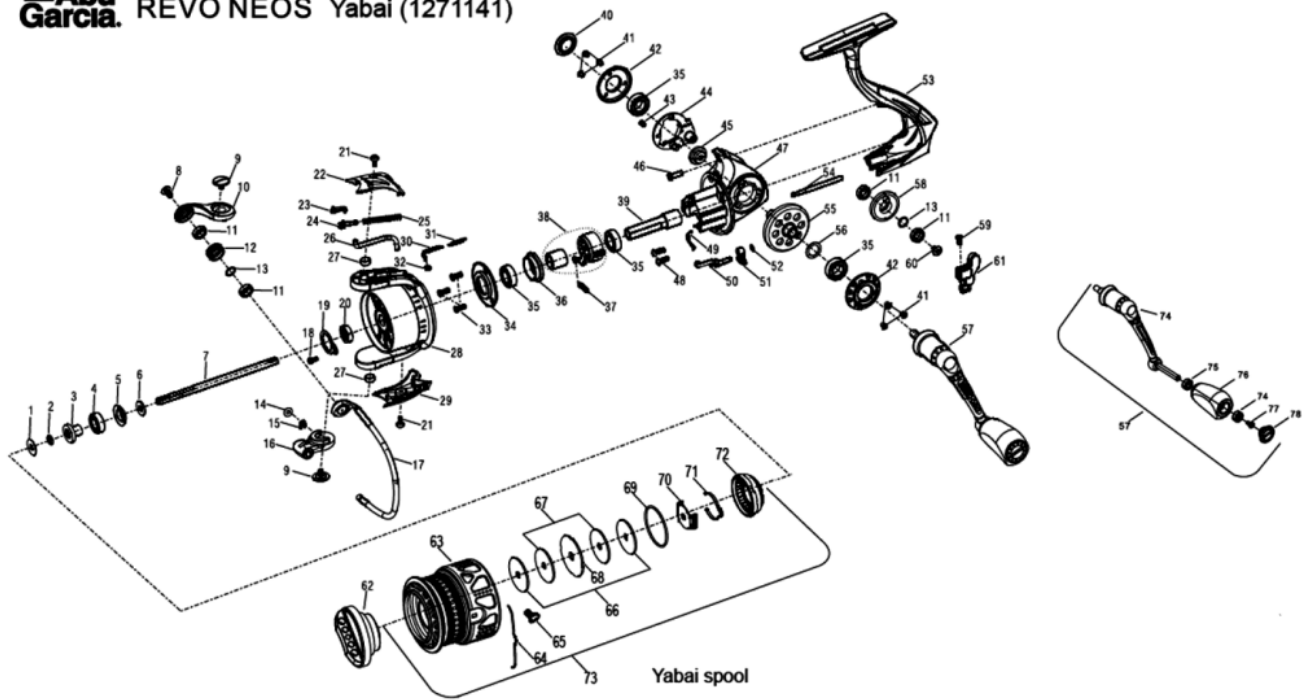

1271141 REVO NEOS

OB))REVO NEOS YABAI

Abu Garcia. REVO NEOS Yabai (1271141)

パーツID	パーツ名	価格	
1	1195751	SPACE WASHER	¥160
2	1195755	O-RING	¥160
3	1195758	BEARING SLEEVE	¥300
4	1195757	BALL BEARING	¥600
5	1195761	SEAL	¥160
6	1195763	SPOOL SHAFT WASHER	¥160
7	1221452	SPOOL SHAFT	¥800
8	1195642	SCREW	¥160
9	1221453	SCREW	¥200
10	1221455	BAIL ARM	¥400
11	1195641	BALL BEARING	¥600
12	1195620	LINE ROLLER	¥500
13	1195778	SPACER	¥160
14	1195591	O-RING	¥160
15	1195592	CLIP	¥160
16	1221457	BAIL HOLDER	¥300
17	1221459	BAIL WIRE	¥1,000
18	1221460	SCREW	¥160
19	1195770	NUT LOCKING PLATE	¥200
20	1221461	ROTOR NUT	¥200
21	1221462	SCREW	¥160
22	1221464	BAIL ARM COVER	¥300
23	1195617	PIVOT LEVER	¥160
24	1195619	BAIL SPRING BUSHING	¥160
25	1195613	BAIL SPRING	¥160
26	1221466	BAIL TRIP BAR	¥200
27	1221467	BUSHING	¥160
28	1221471	ROTOR	¥1,200
29	1221473	BAIL HOLDER COVER	¥300
30	1221474	ROTOR BRAKE LINKAGE	¥250
31	1221475	ROTOR BRAKE SPRING	¥160
32	1221476	ROTOR BRAKE PAD	¥160
33	1221477	SCREW	¥160
34	1221479	BEARING HOLDER COVER	¥500
35	1260223	BALL BEARING	¥1,055
36	1195573	BEARING HOLDER	¥400
37	1221480	CLUTCH SPRING	¥160
38	1195773	CLUTCH	¥800
39	1221482	PINION	¥500
40	1221487	HANDLE SCREW COVER	¥600
41	1221489	SCREW	¥160
42	1221493	BEARING RETAINER	¥800
43	1195720	SCREW	¥160
44	1221495	OSCILLATION MOUNT	¥600
45	1195767	IDLE GEAR	¥300
46	1221496	SCREW	¥160
47	1221498	GEAR BOX	¥3,000
48	1221499	SCREW	¥160
49	1221500	SWITCH SPRING	¥160
50	1221501	SWITCH LEVER	¥200