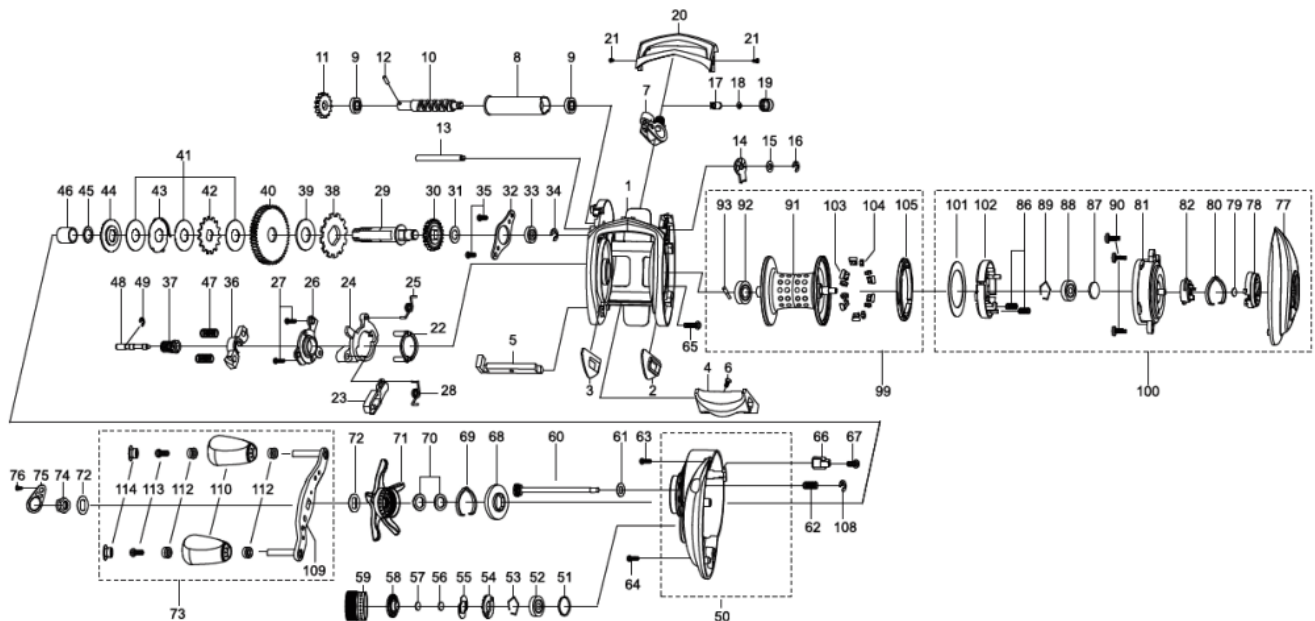

1285254 REVO

REVO ELITE 8-L

Please specify reel model number and number in reel foot when ordering parts.

Ambassadeur REVO3 ELITE 8-L 23 00

パーツID	パーツ名	価格
1	1302684	FRAME (K) ¥5,000
2	1125801	SLIDE WASHER ¥100
3	1125802	SLIDE WASHER ¥100
4	1125803	THUMBAR ¥300
5	1127696	THUMBAR SHAFT ¥150
6	1124746	THUMBAR SCREW ¥50
7	1281152	LINE GUIDE ¥500
8	1280905	LEVEL WIND TUBE ¥300
9	1125729	BALLBEARING ¥600
10	1281170	WORM SHAFT ¥1,500
11	1125732	WORM SHAFT GEAR ¥100
12	1125733	WORM SHAFT PIN ¥50
13	1280907	LINE GUIDE SHAFT ¥300
14	1125734	WORM SHAFT PIN HOLDER ¥70
15	1124224	WASHER ¥160
16	1124201	RETAINER ¥50
17	1125735	PAWL ¥300
18	1125736	WASHER ¥50
19	1129323	LINE GUIDE NUT ¥70
20	1281243	FRONT COVER ¥500
21	1125738	SCREW ¥50
22	1125739	YOKE HOLDER ¥100
23	1289971	KICK LEVER ¥300
24	1127698	LIFT CURVE ¥300
25	1200009	CLUTCH SPRING ¥160
26	1203787	KICK LEVER ¥300
27	1125744	SCREW ¥50
28	1127701	KICK LEVER SPRING ¥50
29	1281234	MAIN GEAR SHAFT (K) ¥1,200
30	1251634	LEVEL WIND GEAR ¥160
31	1125747	WASHER ¥50
32	1281130	MAIN GEAR SHAFT PLATE ¥200
33	1187625	SPOOL BALL BEARING ¥800
34	1124201	RETAINER ¥50
35	1185747	SCREW ¥160
36	1281235	YOKE ¥200
37	1302685	PINION (K) ¥1,000
38	1144195	RATCHET ¥150
39	1281133	DRAG WASHER ¥250
40	1302686	MAIN GEAR (K) ¥2,000
41	1281218	DRAG WASHER ¥200
42	1281219	DRAG WASHER ¥200
43	1302687	EAR WASHER ¥200
44	1281221	PRESSURE WASHER (K) ¥400
45	1281136	WASHER ¥160
46	1257782	SLEEVE ¥200
47	1116237	YOKE SPRING ¥50
48	1125766	PINION SHAFT ¥500
49	1116226	RETAINER ¥50
50	1302688	GEAR SIDE PLATE ¥4,000