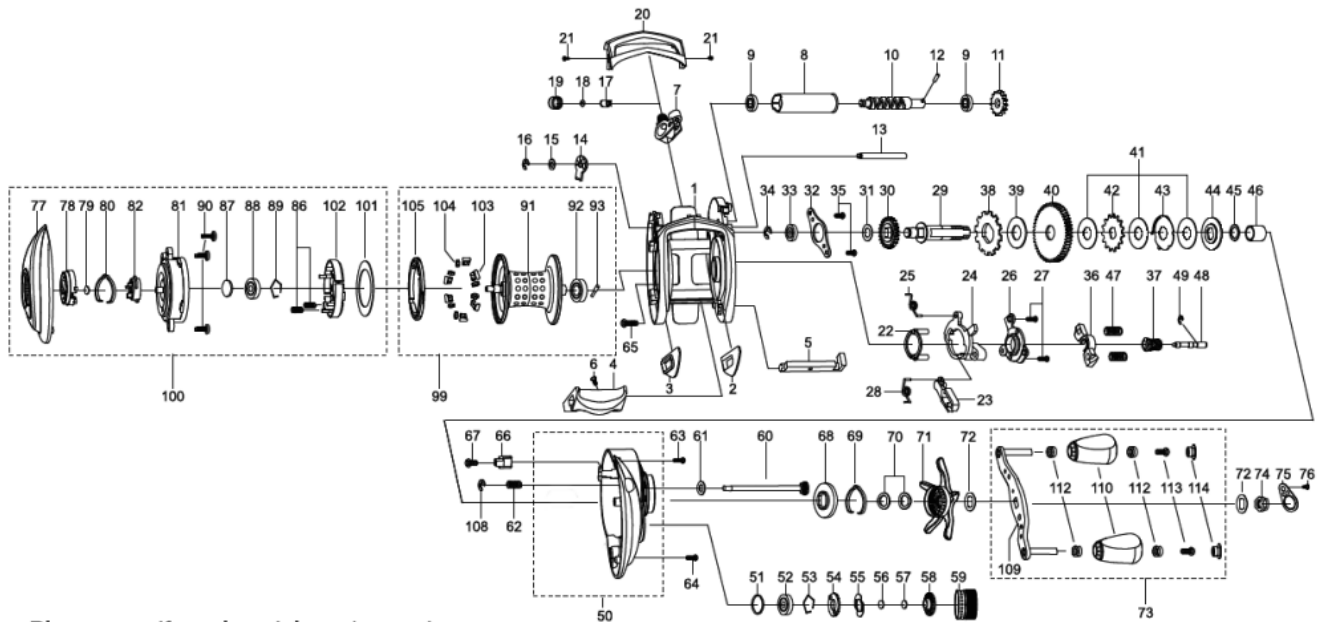

1285255 REVO

REVO ELITE 7

Please specify reel model number and number in reel foot when ordering parts.

Ambassadeur REVO3 ELITE 7 23 00

パーツID	パーツ名	価格
1	1302651 FRAME (K)	¥5,000
2	1125801 SLIDE WASHER	¥100
3	1125802 SLIDE WASHER	¥100
4	1125803 THUMBAR	¥300
5	1124745 THUMBAR SHAFT	¥150
6	1124746 THUMBAR SCREW	¥50
7	1281152 LINE GUIDE	¥500
8	1280905 LEVEL WIND TUBE	¥300
9	1125729 BALLBEARING	¥600
10	1281170 WORM SHAFT	¥1,500
11	1125732 WORM SHAFT GEAR	¥100
12	1125733 WORM SHAFT PIN	¥50
13	1280907 LINE GUIDE SHAFT	¥300
14	1125734 WORM SHAFT PIN HOLDER	¥70
15	1124224 WASHER	¥160
16	1124201 RETAINER	¥50
17	1125735 PAWL	¥300
18	1125736 WASHER	¥50
19	1129323 LINE GUIDE NUT	¥70
20	1281154 FRONT COVER	¥500
21	1125738 SCREW	¥50
22	1125739 YOKE HOLDER	¥100
23	1289969 KICK LEVER	¥300
24	1125741 LIFT CURVE	¥300
25	1185699 CLUTCH SPRING	¥160
26	1203786 KICK LEVER	¥300
27	1125744 SCREW	¥50
28	1125745 KICK LEVER SPRING	¥50
29	1281129 MAIN GEAR SHAFT (K)	¥1,200
30	1251634 LEVEL WIND GEAR	¥160
31	1125747 WASHER	¥50
32	1281130 MAIN GEAR SHAFT PLATE	¥200
33	1187625 SPOOL BALL BEARING	¥800
34	1124201 RETAINER	¥50
35	1185747 SCREW	¥160
36	1281131 YOKE	¥200
37	1281166 PINION (K)	¥1,000
38	1144195 RATCHET	¥150
39	1281133 DRAG WASHER	¥250
40	1302666 MAIN GEAR (K)	¥2,000
41	1281218 DRAG WASHER	¥200
42	1281219 DRAG WASHER	¥200
43	1281220 EAR WASHER	¥200
44	1281221 PRESSURE WASHER (K)	¥400
45	1281136 WASHER	¥160
46	1257782 SLEEVE	¥200
47	1116237 YOKE SPRING	¥50
48	1125766 PINION SHAFT	¥500
49	1116226 RETAINER	¥50
50	1302667 GEAR SIDE PLATE	¥4,000