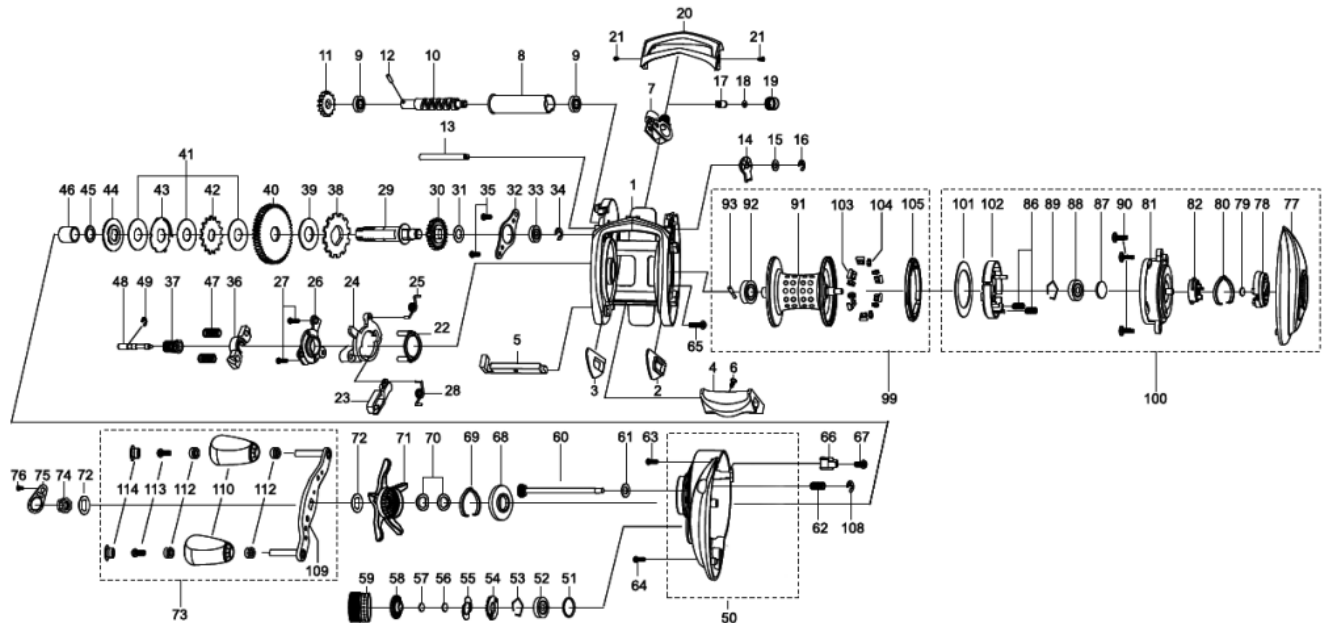

**1285256 REVO**

**REVO ELITE 7-L**

Please specify reel model number and number in reel foot when ordering parts.

**Ambassadeur REVO3 ELITE 7-L 23 00**

パーツID	パーツ名	価格
1	1302684 FRAME (K)	¥5,000
2	1125801 SLIDE WASHER	¥100
3	1125802 SLIDE WASHER	¥100
4	1125803 THUMBAR	¥300
5	1127696 THUMBAR SHAFT	¥150
6	1124746 THUMBAR SCREW	¥50
7	1281152 LINE GUIDE	¥500
8	1280905 LEVEL WIND TUBE	¥300
9	1125729 BALLBEARING	¥600
10	1281170 WORM SHAFT	¥1,500
11	1125732 WORM SHAFT GEAR	¥100
12	1125733 WORM SHAFT PIN	¥50
13	1280907 LINE GUIDE SHAFT	¥300
14	1125734 WORM SHAFT PIN HOLDER	¥70
15	1124224 WASHER	¥160
16	1124201 RETAINER	¥50
17	1125735 PAWL	¥300
18	1125736 WASHER	¥50
19	1129323 LINE GUIDE NUT	¥70
20	1281243 FRONT COVER	¥500
21	1125738 SCREW	¥50
22	1125739 YOKE HOLDER	¥100
23	1289971 KICK LEVER	¥300
24	1127698 LIFT CURVE	¥300
25	1200009 CLUTCH SPRING	¥160
26	1203787 KICK LEVER	¥300
27	1125744 SCREW	¥50
28	1127701 KICK LEVER SPRING	¥50
29	1281234 MAIN GEAR SHAFT (K)	¥1,200
30	1251634 LEVEL WIND GEAR	¥160
31	1125747 WASHER	¥50
32	1281130 MAIN GEAR SHAFT PLATE	¥200
33	1187625 SPOOL BALL BEARING	¥800
34	1124201 RETAINER	¥50
35	1185747 SCREW	¥160
36	1281235 YOKE	¥200
37	1281250 PINION (K)	¥1,000
38	1144195 RATCHET	¥150
39	1281133 DRAG WASHER	¥250
40	1302692 MAIN GEAR (K)	¥2,000
41	1281218 DRAG WASHER	¥200
42	1281219 DRAG WASHER	¥200
43	1302687 EAR WASHER	¥200
44	1281221 PRESSURE WASHER (K)	¥400
45	1281136 WASHER	¥160
46	1257782 SLEEVE	¥200
47	1116237 YOKE SPRING	¥50
48	1125766 PINION SHAFT	¥500
49	1116226 RETAINER	¥50
50	1302693 GEAR SIDE PLATE	¥4,000