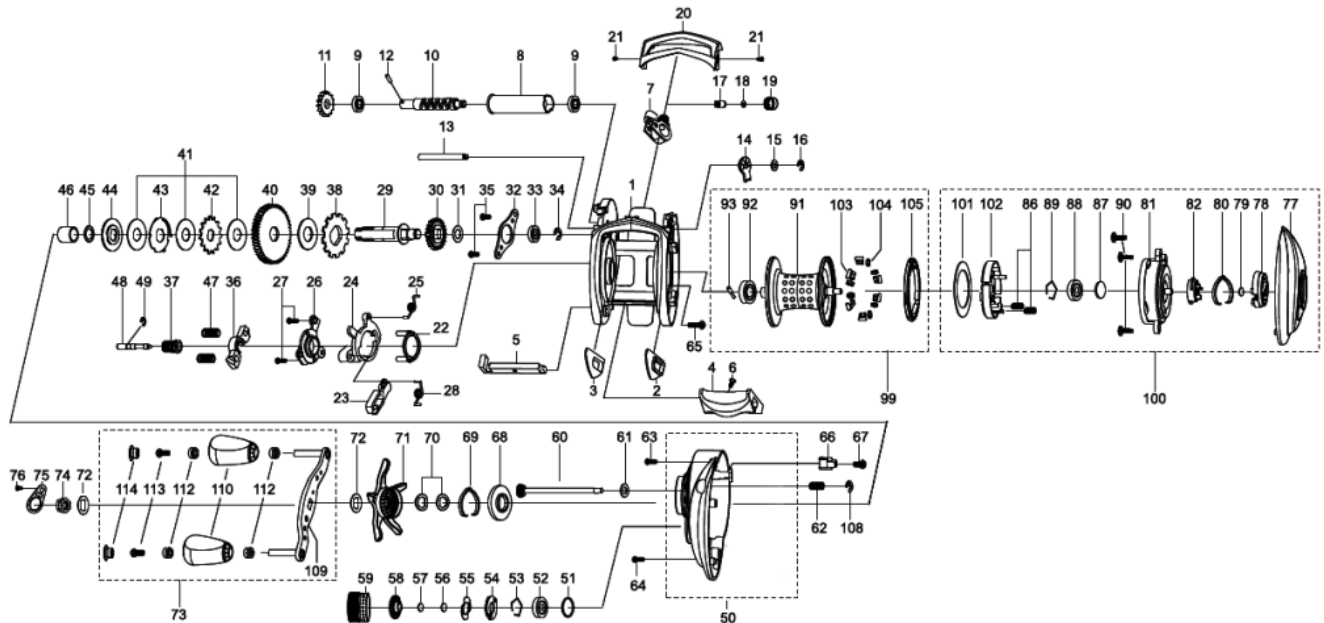

1285256 REVO

REVO ELITE 7-L

Please specify reel model number and number in reel foot when ordering parts.

Ambassadeur REVO3 ELITE 7-L 23 00

パーツID	パーツ名	価格
1	1302684 FRAME (K)	¥5,000
2	1125801 SLIDE WASHER	¥100
3	1125802 SLIDE WASHER	¥100
4	1125803 THUMBAR	¥300
5	1127696 THUMBAR SHAFT	¥150
6	1124746 THUMBAR SCREW	¥50
7	1281152 LINE GUIDE	¥500
8	1280905 LEVEL WIND TUBE	¥300
9	1125729 BALLBEARING	¥600
10	1281170 WORM SHAFT	¥1,500
11	1125732 WORM SHAFT GEAR	¥100
12	1125733 WORM SHAFT PIN	¥50
13	1280907 LINE GUIDE SHAFT	¥300
14	1125734 WORM SHAFT PIN HOLDER	¥70
15	1124224 WASHER	¥160
16	1124201 RETAINER	¥50
17	1125735 PAWL	¥300
18	1125736 WASHER	¥50
19	1129323 LINE GUIDE NUT	¥70
20	1281243 FRONT COVER	¥500
21	1125738 SCREW	¥50
22	1125739 YOKE HOLDER	¥100
23	1289971 KICK LEVER	¥300
24	1127698 LIFT CURVE	¥300
25	1200009 CLUTCH SPRING	¥160
26	1203787 KICK LEVER	¥300
27	1125744 SCREW	¥50
28	1127701 KICK LEVER SPRING	¥50
29	1281234 MAIN GEAR SHAFT (K)	¥1,200
30	1251634 LEVEL WIND GEAR	¥160
31	1125747 WASHER	¥50
32	1281130 MAIN GEAR SHAFT PLATE	¥200
33	1187625 SPOOL BALL BEARING	¥800
34	1124201 RETAINER	¥50
35	1185747 SCREW	¥160
36	1281235 YOKE	¥200
37	1281250 PINION (K)	¥1,000
38	1144195 RATCHET	¥150
39	1281133 DRAG WASHER	¥250
40	1302692 MAIN GEAR (K)	¥2,000
41	1281218 DRAG WASHER	¥200
42	1281219 DRAG WASHER	¥200
43	1302687 EAR WASHER	¥200
44	1281221 PRESSURE WASHER (K)	¥400
45	1281136 WASHER	¥160
46	1257782 SLEEVE	¥200
47	1116237 YOKE SPRING	¥50
48	1125766 PINION SHAFT	¥500
49	1116226 RETAINER	¥50
50	1302693 GEAR SIDE PLATE	¥4,000