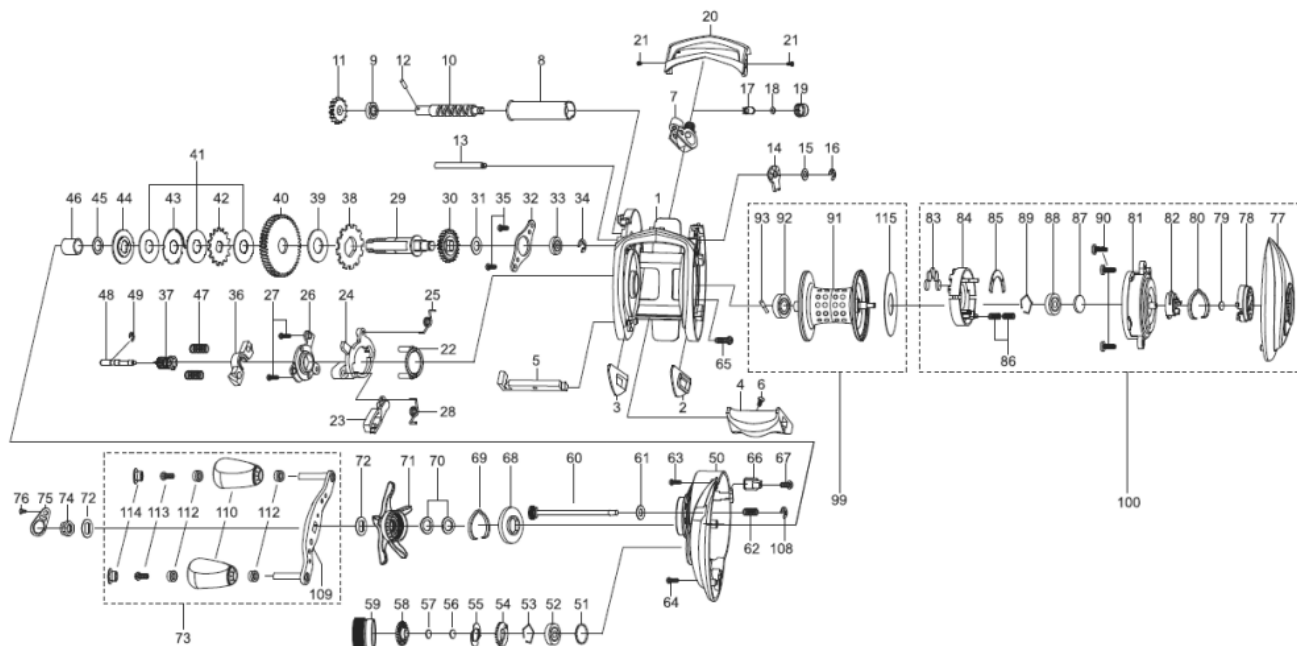

1285258 REVO

REVO POWER CRANK 6-L

Please specify reel model number and number in reel foot when ordering parts.

Ambassadeur
REVO3 POWER CRANK 6-L 23 00

パーツID	パーツ名	価格
1	1302684 FRAME (K)	¥5,000
2	1125801 SLIDE WASHER	¥100
3	1125802 SLIDE WASHER	¥100
4	1125803 THUMBAR	¥300
5	1127696 THUMBAR SHAFT	¥150
6	1124746 THUMBAR SCREW	¥50
7	1281152 LINE GUIDE	¥500
8	1280905 LEVEL WIND TUBE	¥300
9	1125729 BALLBEARING	¥600
10	1281170 WORM SHAFT	¥1,500
11	1125732 WORM SHAFT GEAR	¥100
12	1125733 WORM SHAFT PIN	¥50
13	1280907 LINE GUIDE SHAFT	¥300
14	1125734 WORM SHAFT PIN HOLDER	¥70
15	1124224 WASHER	¥160
16	1124201 RETAINER	¥50
17	1125735 PAWL	¥300
18	1125736 WASHER	¥50
19	1129323 LINE GUIDE NUT	¥70
20	1281243 FRONT COVER	¥500
21	1125738 SCREW	¥50
22	1125739 YOKE HOLDER	¥100
23	1289971 KICK LEVER	¥300
24	1127698 LIFT CURVE	¥300
25	1200009 CLUTCH SPRING	¥160
26	1203787 KICK LEVER	¥300
27	1125744 SCREW	¥50
28	1127701 KICK LEVER SPRING	¥50
29	1281234 MAIN GEAR SHAFT (K)	¥1,200
30	1251634 LEVEL WIND GEAR	¥160
31	1125747 WASHER	¥50
32	1281130 MAIN GEAR SHAFT PLATE	¥200
33	1187625 SPOOL BALL BEARING	¥800
34	1124201 RETAINER	¥50
35	1185747 SCREW	¥160
36	1281235 YOKE	¥200
37	1281244 PINION (K)	¥1,000
38	1144195 RATCHET	¥150
39	1281133 DRAG WASHER	¥250
40	1302695 MAIN GEAR (K)	¥2,000
41	1281218 DRAG WASHER	¥200
42	1281219 DRAG WASHER	¥200
43	1302687 EAR WASHER	¥200
44	1281221 PRESSURE WASHER (K)	¥400
45	1281136 WASHER	¥160
46	1257782 SLEEVE	¥200
47	1116237 YOKE SPRING	¥50
48	1125766 PINION SHAFT	¥500
49	1116226 RETAINER	¥50
50	1302696 GEAR SIDE PLATE	¥4,000