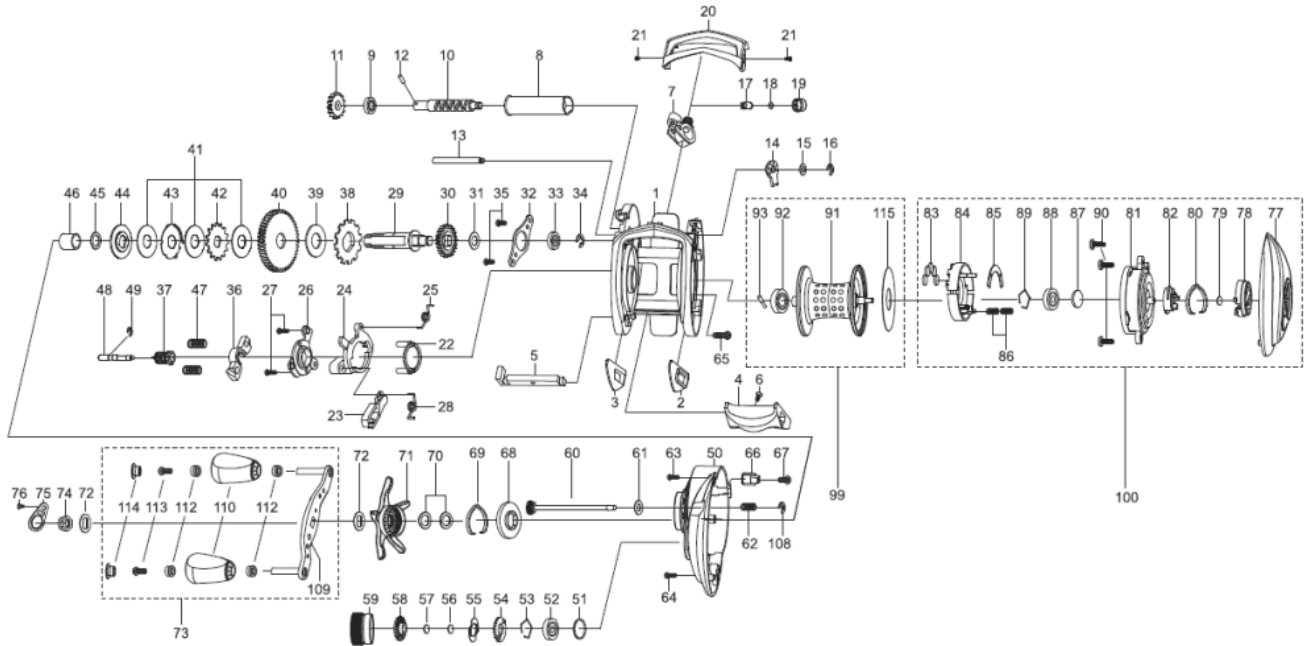

**1285258 REVO**

**REVO POWER CRANK 6-L**

Please specify reel model number and number in reel foot when ordering parts.

*Ambassadeur*  
**REVO3 POWER CRANK 6-L 23 00**

パーツID	パーツ名	価格
1	1302684 FRAME (K)	¥5,000
2	1125801 SLIDE WASHER	¥100
3	1125802 SLIDE WASHER	¥100
4	1125803 THUMBAR	¥300
5	1127696 THUMBAR SHAFT	¥150
6	1124746 THUMBAR SCREW	¥50
7	1281152 LINE GUIDE	¥500
8	1280905 LEVEL WIND TUBE	¥300
9	1125729 BALLBEARING	¥600
10	1281170 WORM SHAFT	¥1,500
11	1125732 WORM SHAFT GEAR	¥100
12	1125733 WORM SHAFT PIN	¥50
13	1280907 LINE GUIDE SHAFT	¥300
14	1125734 WORM SHAFT PIN HOLDER	¥70
15	1124224 WASHER	¥160
16	1124201 RETAINER	¥50
17	1125735 PAWL	¥300
18	1125736 WASHER	¥50
19	1129323 LINE GUIDE NUT	¥70
20	1281243 FRONT COVER	¥500
21	1125738 SCREW	¥50
22	1125739 YOKE HOLDER	¥100
23	1289971 KICK LEVER	¥300
24	1127698 LIFT CURVE	¥300
25	1200009 CLUTCH SPRING	¥160
26	1203787 KICK LEVER	¥300
27	1125744 SCREW	¥50
28	1127701 KICK LEVER SPRING	¥50
29	1281234 MAIN GEAR SHAFT (K)	¥1,200
30	1251634 LEVEL WIND GEAR	¥160
31	1125747 WASHER	¥50
32	1281130 MAIN GEAR SHAFT PLATE	¥200
33	1187625 SPOOL BALL BEARING	¥800
34	1124201 RETAINER	¥50
35	1185747 SCREW	¥160
36	1281235 YOKE	¥200
37	1281244 PINION (K)	¥1,000
38	1144195 RATCHET	¥150
39	1281133 DRAG WASHER	¥250
40	1302695 MAIN GEAR (K)	¥2,000
41	1281218 DRAG WASHER	¥200
42	1281219 DRAG WASHER	¥200
43	1302687 EAR WASHER	¥200
44	1281221 PRESSURE WASHER (K)	¥400
45	1281136 WASHER	¥160
46	1257782 SLEEVE	¥200
47	1116237 YOKE SPRING	¥50
48	1125766 PINION SHAFT	¥500
49	1116226 RETAINER	¥50
50	1302696 GEAR SIDE PLATE	¥4,000