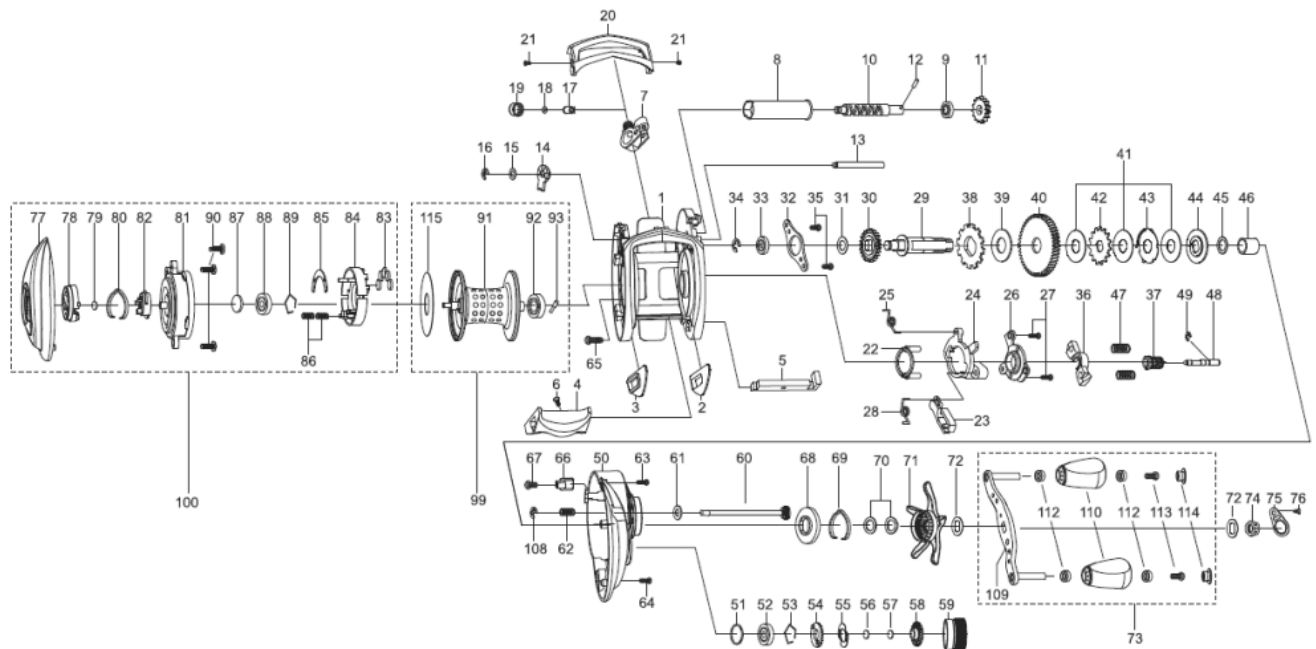

1286229 REVO

REVO POWER CRANK 5

Please specify reel model number and number in reel foot when ordering parts.
Vid beställning av reservdelar bör alltid

Ambassadeur
REVO3 POWER CRANK 5 23 00

パーツID	パーツ名	価格
1	1302651 FRAME (K)	¥5,000
2	1125801 SLIDE WASHER	¥100
3	1125802 SLIDE WASHER	¥100
4	1125803 THUMBAR	¥300
5	1124745 THUMBAR SHAFT	¥150
6	1124746 THUMBAR SCREW	¥50
7	1281152 LINE GUIDE	¥500
8	1280905 LEVEL WIND TUBE	¥300
9	1125729 BALLBEARING	¥600
10	1281170 WORM SHAFT	¥1,500
11	1125732 WORM SHAFT GEAR	¥100
12	1125733 WORM SHAFT PIN	¥50
13	1280907 LINE GUIDE SHAFT	¥300
14	1125734 WORM SHAFT PIN HOLDER	¥70
15	1124224 WASHER	¥160
16	1124201 RETAINER	¥50
17	1125735 PAWL	¥300
18	1125736 WASHER	¥50
19	1129323 LINE GUIDE NUT	¥70
20	1281154 FRONT COVER	¥500
21	1125738 SCREW	¥50
22	1125739 YOKE HOLDER	¥100
23	1289969 KICK LEVER	¥300
24	1125741 LIFT CURVE	¥300
25	1185699 CLUTCH SPRING	¥160
26	1203786 KICK LEVER	¥300
27	1125744 SCREW	¥50
28	1125745 KICK LEVER SPRING	¥50
29	1281129 MAIN GEAR SHAFT (K)	¥1,200
30	1251634 LEVEL WIND GEAR	¥160
31	1125747 WASHER	¥50
32	1281130 MAIN GEAR SHAFT PLATE	¥200
33	1187625 SPOOL BALL BEARING	¥800
34	1124201 RETAINER	¥50
35	1185747 SCREW	¥160
36	1281131 YOKE	¥200
37	1302680 PINION (K)	¥1,000
38	1144195 RATCHET	¥150
39	1281133 DRAG WASHER	¥250
40	1302681 MAIN GEAR (K)	¥2,000
41	1281218 DRAG WASHER	¥200
42	1281219 DRAG WASHER	¥200
43	1281220 EAR WASHER	¥200
44	1281221 PRESSURE WASHER (K)	¥400
45	1281136 WASHER	¥160
46	1257782 SLEEVE	¥200
47	1116237 YOKE SPRING	¥50
48	1125766 PINION SHAFT	¥500
49	1116226 RETAINER	¥50
50	1302682 GEAR SIDE PLATE	¥4,000

パーツID	パーツ名	価格
51	1185714 O-RING	¥50
52	1128194 BALLBEARING	¥800
53	1104790 RING	¥50
54	1125768 CLICK WASHER	¥100
55	1125769 CLICK SPRING	¥150
56	1125770 FRICTION WASHER	¥50
57	1125771 RUBBER WASHER	¥50
58	1125772 CLICK WASHER	¥100
59	1302672 BRAKE KNOB	¥1,500
60	1281139 CAM LOCK SCREW	¥200
61	1133903 WASHER	¥50
62	1125775 SPRING	¥50
63	1125776 SCREW	¥50
64	1188229 SCREW	¥160
65	1257014 SCREW	¥160
66	1302655 LUBE PORT	¥200
67	1144213 SCREW	¥160
68	1125779 CLICK SPRING HOLDER	¥150
69	1125780 CLICK SPRING	¥70
70	1117208 SPRING WASHER	¥50
71	1302683 STAR WHEEL	¥2,000
72	1125783 WASHER	¥50
73	1302657 HANDLE COMP	¥13,000
74	1132928 HANDLE NUT	¥200
75	1203406 HANDLE NUT COVER	¥150
76	1132930 BSC除く) SCREW	¥200
77	1302658 PALM SIDE PLATE	¥3,000
78	1281162 MAG DIAL	¥300
79	1281144 RUBBER WASHER	¥50
80	1125791 CLICK SPRING	¥100
81	1252039 BEARING HOUSING	¥1,500
82	1185732 SILDE CAM	¥200
83	1302674 MAGNET	¥400
84	1302675 MAGNET HOLDER	¥500
85	1252096 MAGNET PLATE	¥200
86	1187623 MAGNET HOLDER SPRING	¥160
87	1125797 WASHER	¥50
88	1128194 BALLBEARING	¥800
89	1104790 RING	¥50
90	1124209 SCREW	¥50
91	1302677 SPOOL (K)	¥4,500
92	1144215 BALL BEARING	¥800
93	1192826 SPOOL SHAFT PIN	¥200
99	1302678 SPOOL COMPLETE (K)	¥7,000
100	1302679 PALM SIDE COMP	¥11,000
108	1116226 RETAINER	¥50
109	1302663 HANDLE	¥7,000
110	1302664 HANDLE KNOB	¥1,500
112	1281319 BALL BEARING	¥600
113	1281320 SCREW	¥160