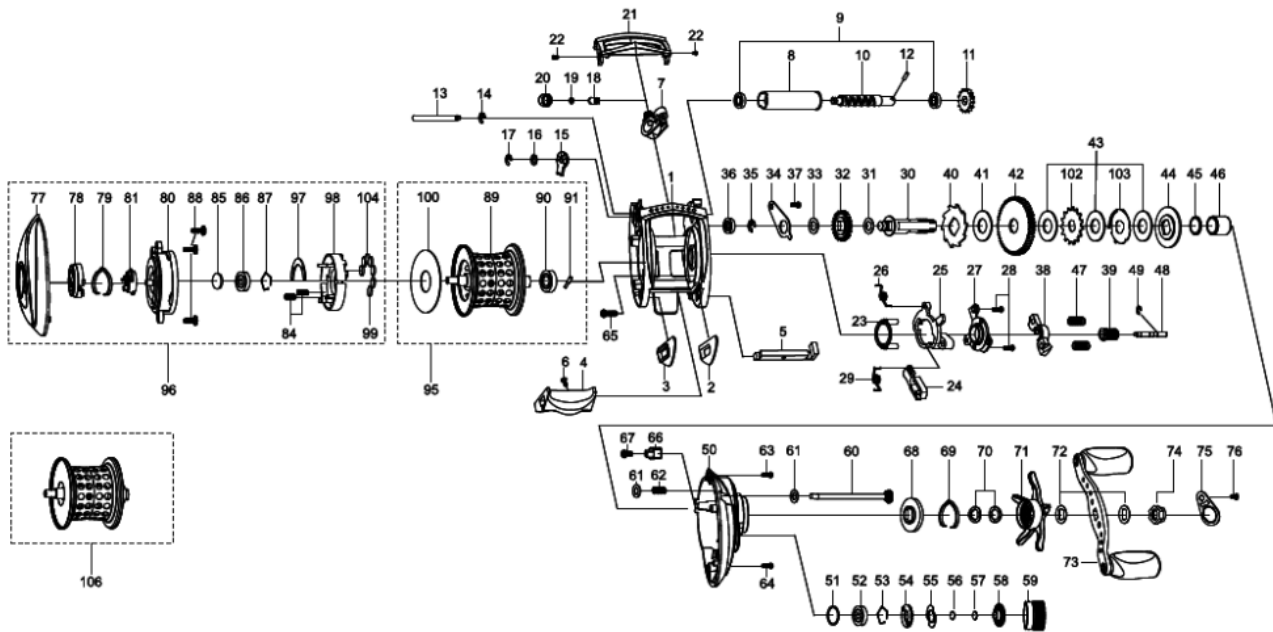

1286233 REVO

OB))REVO LTZ AE74-RACING

Please specify reel model number and number in reel foot when ordering parts.

Ambassadeur REVO LTZ 23 00

パーツID	パーツ名	価格
1	1308900 FRAME (K)	¥5,000
2	1125801 SLIDE WASHER	¥100
3	1125802 SLIDE WASHER	¥100
4	1125803 THUMBAR	¥300
5	1124745 THUMBAR SHAFT	¥150
6	1124746 THUMBAR SCREW	¥50
7	1185690 LINE GUIDE	¥500
8	1137750 LEVEL WIND TUBE	¥300
9	1132853 BALL BEARING	¥600
10	1132903 WORM SHAFT	¥1,500
11	1125732 WORM SHAFT GEAR	¥100
12	1125733 WORM SHAFT PIN	¥50
13	1251632 LINE GUIDE SHAFT	¥300
14	1116226 RETAINER	¥50
15	1125734 WORM SHAFT PIN HOLDER	¥70
16	1124178 WASHER	¥50
17	1124201 RETAINER	¥50
18	1125735 PAWL	¥300
19	1125736 WASHER	¥50
20	1129323 LINE GUIDE NUT	¥70
21	1308883 FRONT COVER	¥500
22	1125738 SCREW	¥50
23	1125739 YOKE HOLDER	¥100
24	1289969 KICK LEVER	¥300
25	1125741 LIFT CURVE	¥300
26	1200008 CLUTCH SPRING	¥160
27	1289973 CLUTCH PLATE	¥300
28	1125744 SCREW	¥50
29	1125745 KICK LEVER SPRING	¥50
30	1196826 MAIN GEAR SHAFT	¥1,200
31	1125747 WASHER	¥50
32	1251634 LEVEL WIND GEAR	¥160
33	1125749 WASHER	¥50
34	1125750 MAINGEAR SHAFT PLATE	¥200
35	1124201 RETAINER	¥50
36	1132857 BALL BEARING	¥600
37	1125752 SCREW	¥50
38	1125753 YOKE	¥100
39	1251635 PINION (K)	¥1,000
40	1125756 RATCHET	¥150
41	1281133 DRAG WASHER	¥250
42	1310956 MAIN GEAR	¥2,000
43	1281218 DRAG WASHER	¥200
44	1308885 PRESSURE WASHER (K)	¥400
45	1144185 WASHER	¥50
46	1239084 SLEEVE	¥300
47	1116237 YOKE SPRING	¥50
48	1125766 PINION SHAFT	¥500
49	1116226 RETAINER	¥50
50	1308901 GEAR SIDE PLATE	¥6,500