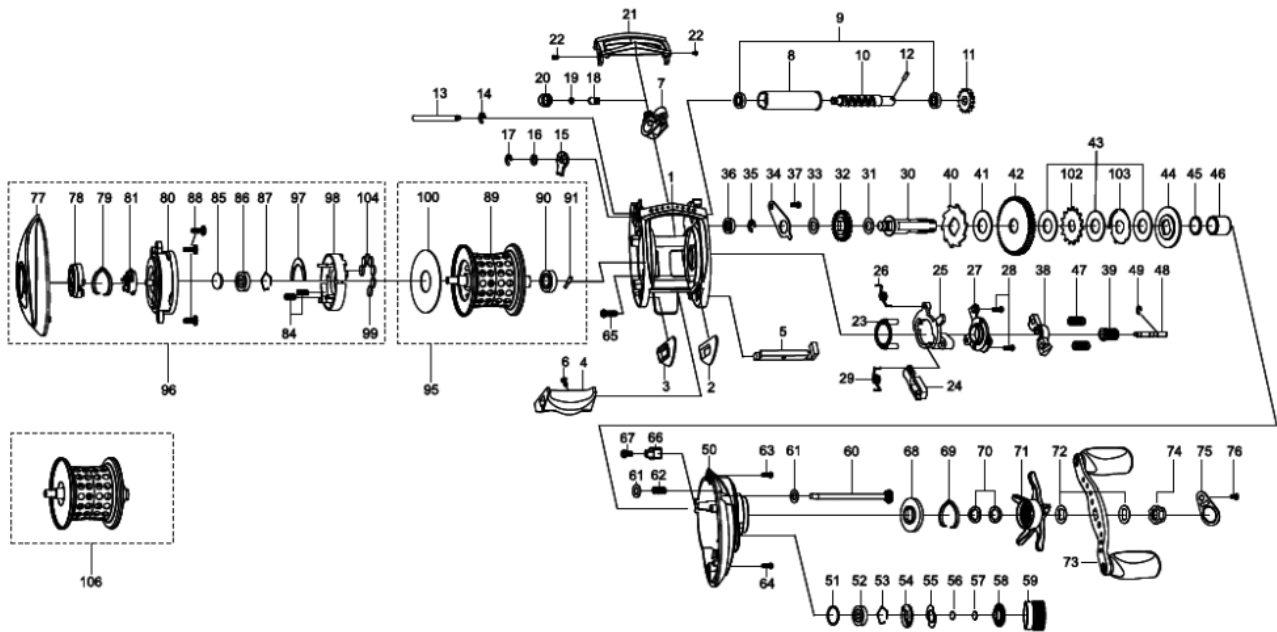

1286233 REVO

OB))REVO LTZ AE74-RACING

Please specify reel model number and number in reel foot when ordering parts.

Ambassadeur

REVO LTZ 23 00

パーツID	パーツ名	価格
1	1308900 FRAME (K)	¥5,000
2	1125801 SLIDE WASHER	¥100
3	1125802 SLIDE WASHER	¥100
4	1125803 THUMBAR	¥300
5	1124745 THUMBAR SHAFT	¥150
6	1124746 THUMBAR SCREW	¥50
7	1185690 LINE GUIDE	¥500
8	1137750 LEVEL WIND TUBE	¥300
9	1132853 BALL BEARING	¥600
10	1132903 WORM SHAFT	¥1,500
11	1125732 WORM SHAFT GEAR	¥100
12	1125733 WORM SHAFT PIN	¥50
13	1251632 LINE GUIDE SHAFT	¥300
14	1116226 RETAINER	¥50
15	1125734 WORM SHAFT PIN HOLDER	¥70
16	1124178 WASHER	¥50
17	1124201 RETAINER	¥50
18	1125735 PAWL	¥300
19	1125736 WASHER	¥50
20	1129323 LINE GUIDE NUT	¥70
21	1308883 FRONT COVER	¥500
22	1125738 SCREW	¥50
23	1125739 YOKE HOLDER	¥100
24	1289969 KICK LEVER	¥300
25	1125741 LIFT CURVE	¥300
26	1200008 CLUTCH SPRING	¥160
27	1289973 CLUTCH PLATE	¥300
28	1125744 SCREW	¥50
29	1125745 KICK LEVER SPRING	¥50
30	1196826 MAIN GEAR SHAFT	¥1,200
31	1125747 WASHER	¥50
32	1251634 LEVEL WIND GEAR	¥160
33	1125749 WASHER	¥50
34	1125750 MAINGEAR SHAFT PLATE	¥200
35	1124201 RETAINER	¥50
36	1132857 BALL BEARING	¥600
37	1125752 SCREW	¥50
38	1125753 YOKE	¥100
39	1251635 PINION (K)	¥1,000
40	1125756 RATCHET	¥150
41	1281133 DRAG WASHER	¥250
42	1310956 MAIN GEAR	¥2,000
43	1281218 DRAG WASHER	¥200
44	1308885 PRESSURE WASHER (K)	¥400
45	1144185 WASHER	¥50
46	1239084 SLEEVE	¥300
47	1116237 YOKE SPRING	¥50
48	1125766 PINION SHAFT	¥500
49	1116226 RETAINER	¥50
50	1308901 GEAR SIDE PLATE	¥6,500