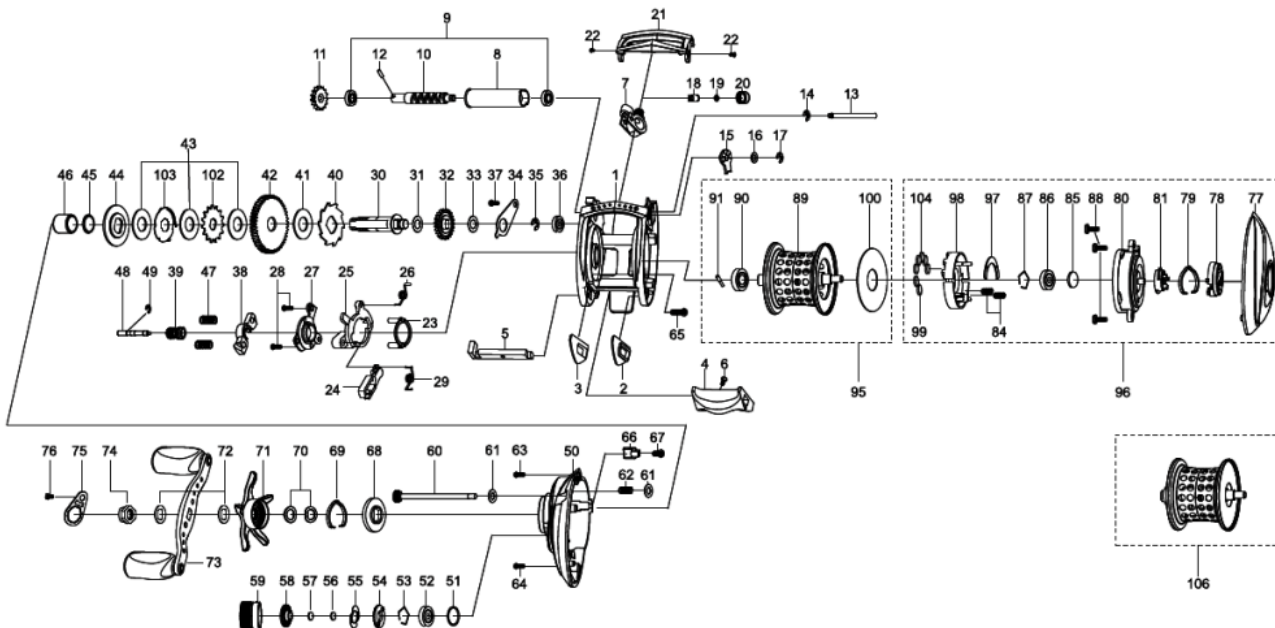

1286234 REVO

OB))REVO LTZ AE74-RACING-L

Please specify reel model number and number in reel foot when ordering parts.

Ambassadeur

REVO LTZ-L 23 00

パーツID	パーツ名	価格	
1	1308911	FRAME (K)	¥5,000
2	1125801	SLIDE WASHER	¥100
3	1125802	SLIDE WASHER	¥100
4	1125803	THUMBAR	¥300
5	1127696	THUMBAR SHAFT	¥150
6	1124746	THUMBAR SCREW	¥50
7	1185690	LINE GUIDE	¥500
8	1137750	LEVEL WIND TUBE	¥300
9	1132853	BALL BEARING	¥600
10	1132903	WORM SHAFT	¥1,500
11	1125732	WORM SHAFT GEAR	¥100
12	1125733	WORM SHAFT PIN	¥50
13	1251632	LINE GUIDE SHAFT	¥300
14	1116226	RETAINER	¥50
15	1125734	WORM SHAFT PIN HOLDER	¥70
16	1124178	WASHER	¥50
17	1124201	RETAINER	¥50
18	1125735	PAWL	¥300
19	1125736	WASHER	¥50
20	1129323	LINE GUIDE NUT	¥70
21	1308883	FRONT COVER	¥500
22	1125738	SCREW	¥50
23	1125739	YOKE HOLDER	¥100
24	1289971	KICK LEVER	¥300
25	1127698	LIFT CURVE	¥300
26	1200009	CLUTCH SPRING	¥160
27	1289974	CLUTCH PLATE	¥300
28	1125744	SCREW	¥50
29	1127701	KICK LEVER SPRING	¥50
30	1196827	MAIN GEAR SHAFT	¥1,200
31	1125747	WASHER	¥50
32	1251634	LEVEL WIND GEAR	¥160
33	1125749	WASHER	¥50
34	1125750	MAINGEAR SHAFT PLATE	¥200
35	1124201	RETAINER	¥50
36	1132857	BALL BEARING	¥600
37	1125752	SCREW	¥50
38	1127703	YOKE	¥100
39	1257006	PINION(K)	¥1,000
40	1189341	RATCHET	¥150
41	1281133	DRAG WASHER	¥250
42	1310957	MAIN GEAR	¥2,000
43	1281218	DRAG WASHER	¥200
44	1308885	PRESSURE WASHER (K)	¥400
45	1144185	WASHER	¥50
46	1239084	SLEEVE	¥300
47	1116237	YOKE SPRING	¥50
48	1125766	PINION SHAFT	¥500
49	1116226	RETAINER	¥50
50	1308912	GEAR SIDE PLATE	¥6,500

パーツID	パーツ名	価格	
51	1185714	O-RING	¥50
52	1128194	BALLBEARING	¥800
53	1104790	RING	¥50
54	1125768	CLICK WASHER	¥100
55	1125769	CLICK SPRING	¥150
56	1125770	FRICTION WASHER	¥50
57	1125771	RUBBER WASHER	¥50
58	1125772	CLICK WASHER	¥100
59	1308902	BRAKE KNOB	¥1,750
60	1252781	CAM LOCK SCREW	¥200
61	1133903	WASHER	¥50
62	1125775	SPRING	¥50
63	1125812	SCREW	¥50
64	1257013	SCREW	¥160
65	1257014	SCREW	¥160
66	1281206	LUBE PORT	¥200
67	1257016	SCREW	¥160
68	1132925	CLICK SPRING HOLDER	¥150
69	1125780	CLICK SPRING	¥70
70	1117208	SPRING WASHER	¥50
71	1308913	STAR WHEEL	¥2,000
72	1185798	HANDLE WASHER	¥50
73	1308904	HANDLE	¥16,000
74	1214327	HANDLE NUT	¥200
75	1132929	HANDLE NUT COVER	¥150
76	1203407	SCREW	¥50
77	1308914	PALM SIDE PLATE	¥4,500
78	1281162	MAG DIAL	¥300
79	1125791	CLICK SPRING	¥100
80	1252039	BEARING HOUSING	¥1,500
81	1185732	SILDE CAM	¥200
84	1187623	MAGNET HOLDER SPRING	¥160
85	1125797	WASHER	¥50
86	1308906	BALLBEARING	¥1,300
87	1104790	RING	¥50
88	1124209	SCREW	¥50
89	1308907	SPOOL (K)	¥6,000
90	1308908	BALLBEARING	¥1,700
91	1192826	SPOOL SHAFT PIN	¥200
95	1308909	SPOOL COMPLETE (K)	¥8,500
96	1308915	PALM SIDE PLATE COMP	¥11,500
97	1302676	MAGNET PLATE	¥400
98	1302675	MAGNET HOLDER	¥500
99	1116222	MAGNET	¥200
100	1257068	SPOOL PLATE	¥300
102	1281219	DRAG WASHER	¥200
103	1302687	EAR WASHER	¥200
104	1302674	MAGNET	¥400
106	1315608	SPARE SPOOL COMPLETE (K)	¥7,000