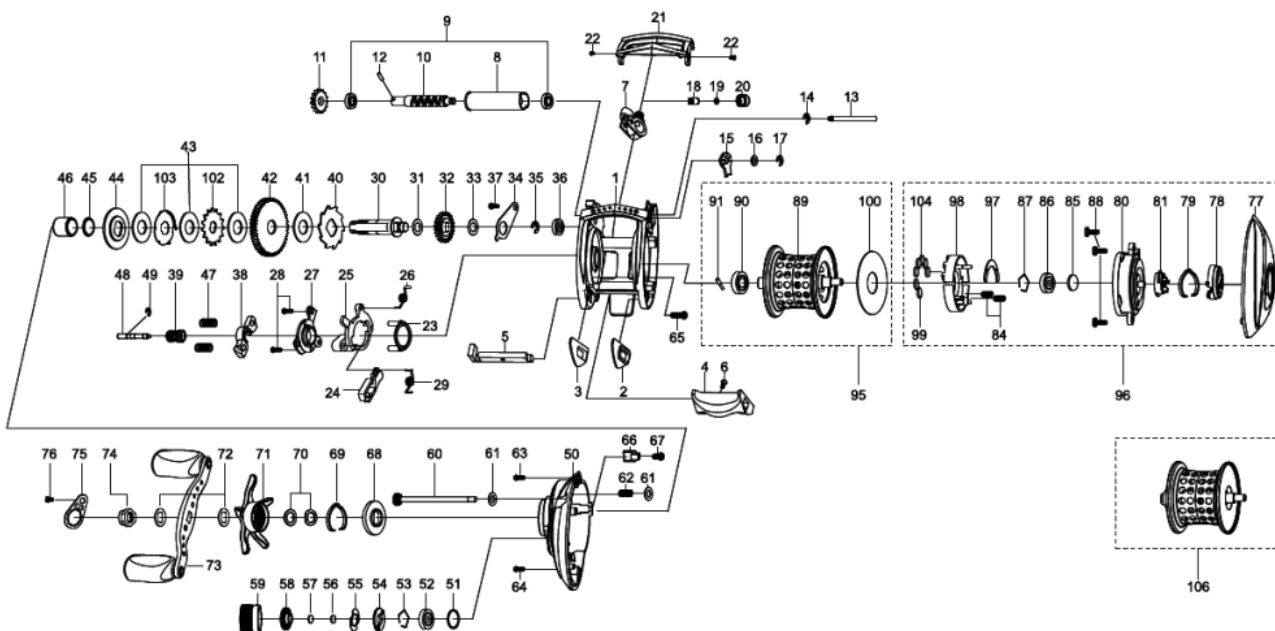

1286234 REVO

OB))REVO LTZ AE74-RACING-L

Please specify reel model number and number in reel foot when ordering parts.

Ambassadeur REVO LTZ-L 23 00

パーツID	パーツ名	価格
1	1308911 FRAME (K)	¥5,000
2	1125801 SLIDE WASHER	¥100
3	1125802 SLIDE WASHER	¥100
4	1125803 THUMBAR	¥300
5	1127696 THUMBAR SHAFT	¥150
6	1124746 THUMBAR SCREW	¥50
7	1185690 LINE GUIDE	¥500
8	1137750 LEVEL WIND TUBE	¥300
9	1132853 BALL BEARING	¥600
10	1132903 WORM SHAFT	¥1,500
11	1125732 WORM SHAFT GEAR	¥100
12	1125733 WORM SHAFT PIN	¥50
13	1251632 LINE GUIDE SHAFT	¥300
14	1116226 RETAINER	¥50
15	1125734 WORM SHAFT PIN HOLDER	¥70
16	1124178 WASHER	¥50
17	1124201 RETAINER	¥50
18	1125735 PAWL	¥300
19	1125736 WASHER	¥50
20	1129323 LINE GUIDE NUT	¥70
21	1308883 FRONT COVER	¥500
22	1125738 SCREW	¥50
23	1125739 YOKE HOLDER	¥100
24	1289971 KICK LEVER	¥300
25	1127698 LIFT CURVE	¥300
26	1200009 CLUTCH SPRING	¥160
27	1289974 CLUTCH PLATE	¥300
28	1125744 SCREW	¥50
29	1127701 KICK LEVER SPRING	¥50
30	1196827 MAIN GEAR SHAFT	¥1,200
31	1125747 WASHER	¥50
32	1251634 LEVEL WIND GEAR	¥160
33	1125749 WASHER	¥50
34	1125750 MAINGEAR SHAFT PLATE	¥200
35	1124201 RETAINER	¥50
36	1132857 BALL BEARING	¥600
37	1125752 SCREW	¥50
38	1127703 YOKE	¥100
39	1257006 PINION(K)	¥1,000
40	1189341 RATCHET	¥150
41	1281133 DRAG WASHER	¥250
42	1310957 MAIN GEAR	¥2,000
43	1281218 DRAG WASHER	¥200
44	1308885 PRESSURE WASHER (K)	¥400
45	1144185 WASHER	¥50
46	1239084 SLEEVE	¥300
47	1116237 YOKE SPRING	¥50
48	1125766 PINION SHAFT	¥500
49	1116226 RETAINER	¥50
50	1308912 GEAR SIDE PLATE	¥6,500

パーツID	パーツ名	価格
51	1185714 O-RING	¥50
52	1128194 BALLBEARING	¥800
53	1104790 RING	¥50
54	1125768 CLICK WASHER	¥100
55	1125769 CLICK SPRING	¥150
56	1125770 FRICTION WASHER	¥50
57	1125771 RUBBER WASHER	¥50
58	1125772 CLICK WASHER	¥100
59	1308902 BRAKE KNOB	¥1,750
60	1252781 CAM LOCK SCREW	¥200
61	1133903 WASHER	¥50
62	1125775 SPRING	¥50
63	1125812 SCREW	¥50
64	1257013 SCREW	¥160
65	1257014 SCREW	¥160
66	1281206 LUBE PORT	¥200
67	1257016 SCREW	¥160
68	1132925 CLICK SPRING HOLDER	¥150
69	1125780 CLICK SPRING	¥70
70	1117208 SPRING WASHER	¥50
71	1308913 STAR WHEEL	¥2,000
72	1185798 HANDLE WASHER	¥50
73	1308904 HANDLE	¥16,000
74	1214327 HANDLE NUT	¥200
75	1132929 HANDLE NUT COVER	¥150
76	1203407 SCREW	¥50
77	1308914 PALM SIDE PLATE	¥4,500
78	1281162 MAG DIAL	¥300
79	1125791 CLICK SPRING	¥100
80	1252039 BEARING HOUSING	¥1,500
81	1185732 SILDE CAM	¥200
84	1187623 MAGNET HOLDER SPRING	¥160
85	1125797 WASHER	¥50
86	1308906 BALLBEARING	¥1,300
87	1104790 RING	¥50
88	1124209 SCREW	¥50
89	1308907 SPOOL (K)	¥6,000
90	1308908 BALLBEARING	¥1,700
91	1192826 SPOOL SHAFT PIN	¥200
95	1308909 SPOOL COMPLETE (K)	¥8,500
96	1308915 PALM SIDE PLATE COMP	¥11,500
97	1302676 MAGNET PLATE	¥400
98	1302675 MAGNET HOLDER	¥500
99	1116222 MAGNET	¥200
100	1257068 SPOOL PLATE	¥300
102	1281219 DRAG WASHER	¥200
103	1302687 EAR WASHER	¥200
104	1302674 MAGNET	¥400
106	1315608 SPARE SPOOL COMPLETE (K)	¥7,000