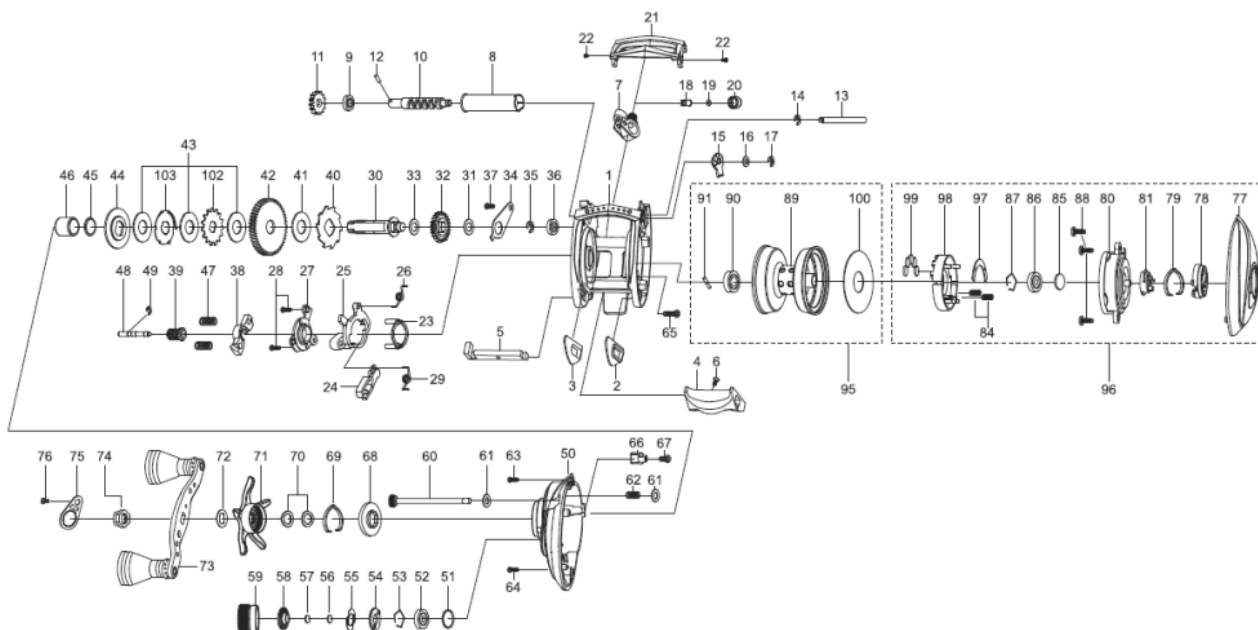

**1286240 REVO**

**OB))SS REVO SJ-L**

Please specify reel model number and number in reel foot when ordering parts.

Ambassadeur

REVO SJ-L 23 00

パーツID	パーツ名	価格	
1	1308894	FRAME (K)	¥5,000
2	1125801	SLIDE WASHER	¥100
3	1125802	SLIDE WASHER	¥100
4	1125803	THUMBAR	¥300
5	1127696	THUMBAR SHAFT	¥150
6	1124746	THUMBAR SCREW	¥50
7	1185690	LINE GUIDE	¥500
8	1137750	LEVEL WIND TUBE	¥300
9	1132853	BALL BEARING	¥600
10	1308882	WORM SHAFT	¥1,500
11	1125732	WORM SHAFT GEAR	¥100
12	1125733	WORM SHAFT PIN	¥50
13	1251632	LINE GUIDE SHAFT	¥300
14	1116226	RETAINER	¥50
15	1125734	WORM SHAFT PIN HOLDER	¥70
16	1124178	WASHER	¥50
17	1124201	RETAINER	¥50
18	1125735	PAWL	¥300
19	1125736	WASHER	¥50
20	1129323	LINE GUIDE NUT	¥70
21	1308883	FRONT COVER	¥500
22	1125738	SCREW	¥50
23	1125739	YOKE HOLDER	¥100
24	1289971	KICK LEVER	¥300
25	1127698	LIFT CURVE	¥300
26	1200009	CLUTCH SPRING	¥160
27	1289974	CLUTCH PLATE	¥300
28	1125744	SCREW	¥50
29	1127701	KICK LEVER SPRING	¥50
30	1196827	MAIN GEAR SHAFT	¥1,200
31	1125747	WASHER	¥50
32	1251634	LEVEL WIND GEAR	¥160
33	1125749	WASHER	¥50
34	1125750	MAINGEAR SHAFT PLATE	¥200
35	1124201	RETAINER	¥50
36	1132857	BALL BEARING	¥600
37	1125752	SCREW	¥50
38	1127703	YOKE	¥100
39	1257006	PINION (K)	¥1,000
40	1189341	RATCHET	¥150
41	1281133	DRAG WASHER	¥250
42	1308895	MAIN GEAR (K)	¥2,000
43	1281218	DRAG WASHER	¥200
44	1308885	PRESSURE WASHER (K)	¥400
45	1144185	WASHER	¥50
46	1239084	SLEEVE	¥300
47	1116237	YOKE SPRING	¥50
48	1125766	PINION SHAFT	¥500
49	1116226	RETAINER	¥50
50	1308896	GEAR SIDE PLATE	¥3,500