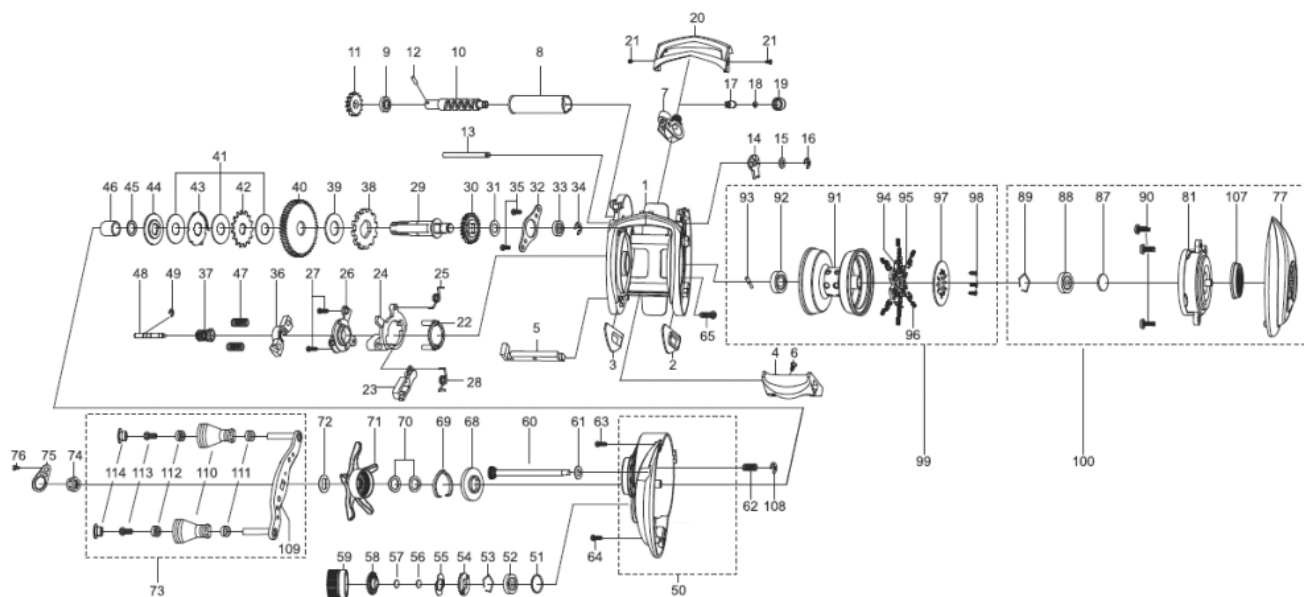

1286242 REVO

OB)SS REVO MJ-L

Please specify reel model number and number in reel foot when ordering parts.

Ambassadeur **REVO MJ-L** 23 00

パーツID	パーツ名	価格
1	1308858 FRAME (K)	¥5,000
2	1125801 SLIDE WASHER	¥100
3	1125802 SLIDE WASHER	¥100
4	1125803 THUMBAR	¥300
5	1127696 THUMBAR SHAFT	¥150
6	1124746 THUMBAR SCREW	¥50
7	1281152 LINE GUIDE	¥500
8	1280905 LEVEL WIND TUBE	¥300
9	1132853 BALL BEARING	¥600
10	1308839 WORM SHAFT	¥1,500
11	1125732 WORM SHAFT GEAR	¥100
12	1125733 WORM SHAFT PIN	¥50
13	1280907 LINE GUIDE SHAFT	¥300
14	1125734 WORM SHAFT PIN HOLDER	¥70
15	1124224 WASHER	¥160
16	1124201 RETAINER	¥50
17	1125806 PAWL	¥300
18	1125736 WASHER	¥50
19	1129323 LINE GUIDE NUT	¥70
20	1281243 FRONT COVER	¥500
21	1125738 SCREW	¥50
22	1125739 YOKE HOLDER	¥100
23	1289971 KICK LEVER	¥300
24	1127698 LIFT CURVE	¥300
25	1200009 CLUTCH SPRING	¥160
26	1203787 KICK LEVER	¥300
27	1125744 SCREW	¥50
28	1127701 KICK LEVER SPRING	¥50
29	1308859 MAIN GEAR SHAFT (K)	¥1,200
30	1251634 LEVEL WIND GEAR	¥160
31	1125747 WASHER	¥50
32	1281130 MAIN GEAR SHAFT PLATE	¥200
33	1187625 SPOOL BALL BEARING	¥800
34	1124201 RETAINER	¥50
35	1185747 SCREW	¥160
36	1281235 YOKE	¥200
37	1302685 PINION (K)	¥1,000
38	1144195 RATCHET	¥150
39	1281133 DRAG WASHER	¥250
40	1302686 MAIN GEAR (K)	¥2,000
41	1281218 DRAG WASHER	¥200
42	1281219 DRAG WASHER	¥200
43	1302687 EAR WASHER	¥200
44	1281221 PRESSURE WASHER (K)	¥400
45	1281136 WASHER	¥160
46	1257782 SLEEVE	¥200
47	1116237 YOKE SPRING	¥50
48	1125766 PINION SHAFT	¥500
49	1116226 RETAINER	¥50
50	1308860 GEAR SIDE PLATE	¥4,000