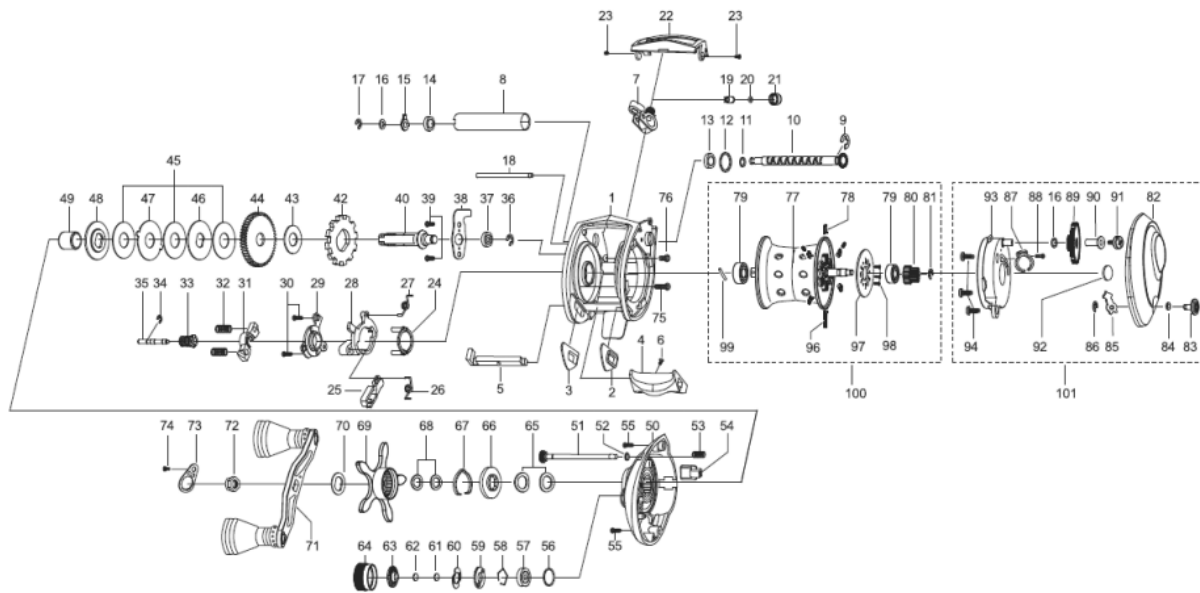

1286245 REVO

OB))SS REVO LJ-1-L

Please specify reel model number and number in reel foot when ordering parts.

Ambassadeur REVO LJ-1-L 23 00

パーツID	パーツ名	価格
1	1208101 FRAME (K)	¥8,000
2	1203372 SLIDE WASHER	¥160
3	1203373 SLIDE WASHER	¥160
4	1144178 THUMB BAR	¥300
5	1144242 CLUTCH LINK	¥160
6	1124746 THUMBAR SCREW	¥50
7	1203374 LINE GUIDE	¥500
8	1144181 LEVEL WIND TUBE	¥300
9	1144182 RETAINER	¥160
10	1144183 WORM SHAFT	¥2,000
11	1144184 WASHER	¥160
12	1144185 WASHER	¥50
13	1144186 BALL BEARING	¥600
14	1132853 BALL BEARING	¥600
15	1125734 WORM SHAFT PIN HOLDER	¥70
16	1124178 WASHER	¥50
17	1124201 RETAINER	¥50
18	1144187 LINE GUIDE SHAFT	¥160
19	1144188 PAWL	¥300
20	1125736 WASHER	¥50
21	1144189 LINE GUIDE NUT	¥200
22	1208102 FRONT COVER (K)	¥500
23	1125738 SCREW	¥50
24	1125739 YOKE HOLDER	¥100
25	1156750 KICK LEVER	¥150
26	1290819 KICK LEVER SPRING	¥160
27	1127699 CLUTCH SPRING	¥50
28	1127698 LIFT CURVE	¥300
29	1127700 CLUTCH PLATE	¥300
30	1125744 SCREW	¥50
31	1127703 YOKE	¥100
32	1203376 YOKE SPRING	¥50
33	1160667 PINION (K)	¥1,000
34	1116226 RETAINER	¥50
35	1125766 PINION SHAFT	¥500
36	1124201 RETAINER	¥50
37	1132857 BALL BEARING	¥600
38	1144192 MAIN GEAR SHAFT PLATE(K)	¥1,200
39	1125752 SCREW	¥50
40	1144245 MAIN GEAR SHAF (K)	¥1,200
42	1144195 RATCHET	¥150
43	1144196 DRAG WASHER	¥160
44	1204945 DRIVE GEAR	¥1,500
45	1204950 Carbon washer	¥200
46	1204951 D WASHER	¥150
47	1204952 A WASHER	¥150
48	1204953 PRESSURE WASHER	¥150
49	1144202 IAR SLEEVE	¥200
50	1308837 GEAR SIDE PLATE	¥3,000
51	1144204 CAM LOCK SCREW	¥200