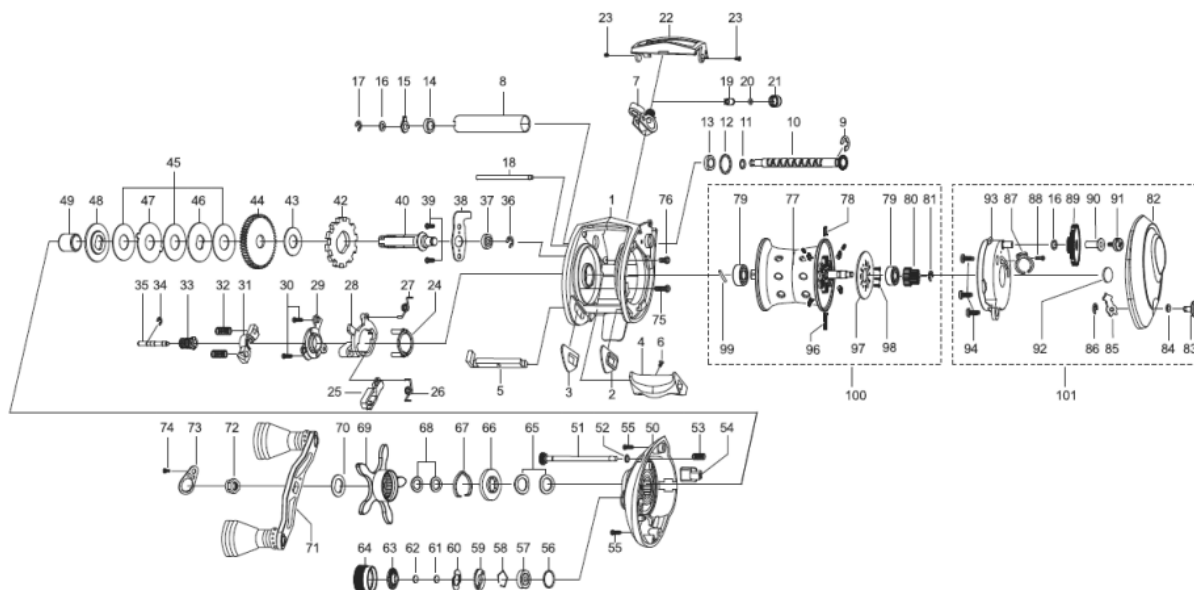

1286245 REVO

OB))SS REVO LJ-1-L

Please specify reel model number and number in reel foot when ordering parts.

Ambassadeur REVO LJ-1-L 23 00

パーツID	パーツ名	価格
1	1208101 FRAME (K)	¥8,000
2	1203372 SLIDE WASHER	¥160
3	1203373 SLIDE WASHER	¥160
4	1144178 THUMB BAR	¥300
5	1144242 CLUTCH LINK	¥160
6	1124746 THUMBAR SCREW	¥50
7	1203374 LINE GUIDE	¥500
8	1144181 LEVEL WIND TUBE	¥300
9	1144182 RETAINER	¥160
10	1144183 WORM SHAFT	¥2,000
11	1144184 WASHER	¥160
12	1144185 WASHER	¥50
13	1144186 BALL BEARING	¥600
14	1132853 BALL BEARING	¥600
15	1125734 WORM SHAFT PIN HOLDER	¥70
16	1124178 WASHER	¥50
17	1124201 RETAINER	¥50
18	1144187 LINE GUIDE SHAFT	¥160
19	1144188 PAWL	¥300
20	1125736 WASHER	¥50
21	1144189 LINE GUIDE NUT	¥200
22	1208102 FRONT COVER (K)	¥500
23	1125738 SCREW	¥50
24	1125739 YOKE HOLDER	¥100
25	1156750 KICK LEVER	¥150
26	1290819 KICK LEVER SPRING	¥160
27	1127699 CLUTCH SPRING	¥50
28	1127698 LIFT CURVE	¥300
29	1127700 CLUTCH PLATE	¥300
30	1125744 SCREW	¥50
31	1127703 YOKE	¥100
32	1203376 YOKE SPRING	¥50
33	1160667 PINION (K)	¥1,000
34	1116226 RETAINER	¥50
35	1125766 PINION SHAFT	¥500
36	1124201 RETAINER	¥50
37	1132857 BALL BEARING	¥600
38	1144192 MAIN GEAR SHAFT PLATE(K)	¥1,200
39	1125752 SCREW	¥50
40	1144245 MAIN GEAR SHAF (K)	¥1,200
42	1144195 RATCHET	¥150
43	1144196 DRAG WASHER	¥160
44	1204945 DRIVE GEAR	¥1,500
45	1204950 Carbon washer	¥200
46	1204951 D WASHER	¥150
47	1204952 A WASHER	¥150
48	1204953 PRESSURE WASHER	¥150
49	1144202 IAR SLEEVE	¥200
50	1308837 GEAR SIDE PLATE	¥3,000
51	1144204 CAM LOCK SCREW	¥200