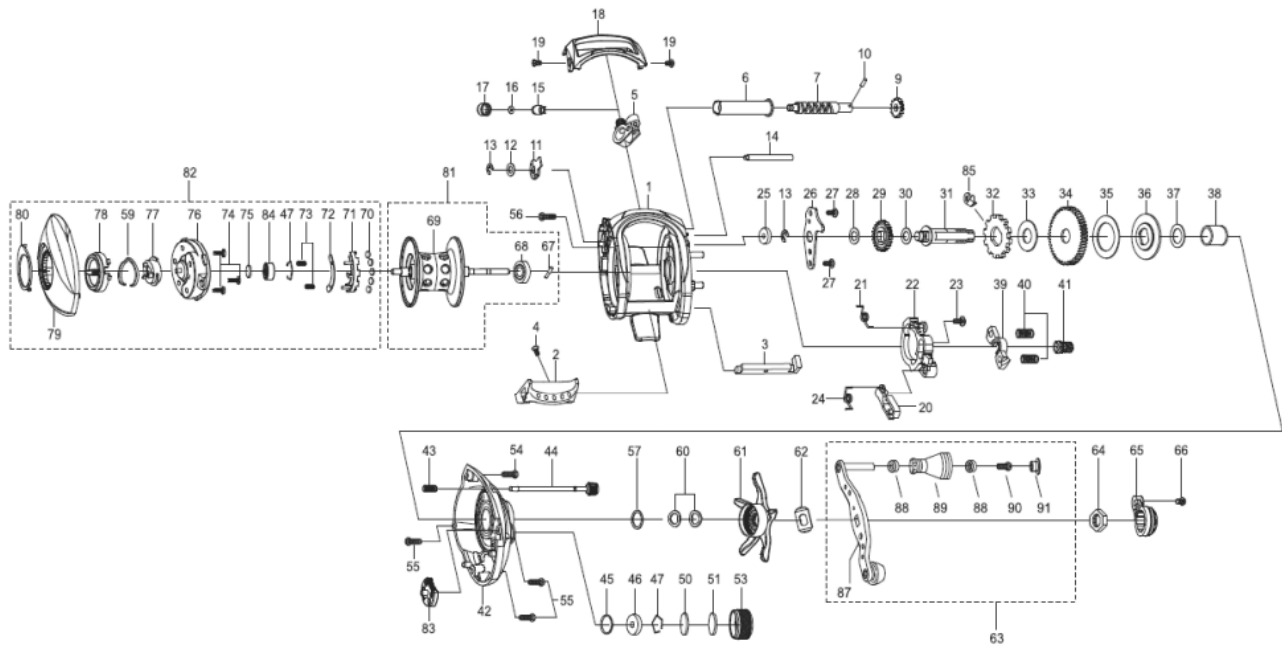

1286246 MAX

BLUEMAX船

Please specify reel model number and number in reel foot when ordering parts.

Ambassadeur BLUE MAX FUNE PH 23 00

パーツID	パーツ名	価格	
1	1302703	FRAME	¥2,000
2	1252051	THUMBAR	¥300
3	1124745	THUMBAR SHAFT	¥150
4	1124746	THUMBAR SCREW	¥50
5	1185895	LINE GUIDE	¥500
6	1185896	LINE GUIDE PIPE	¥300
7	1125805	WORM SHAFT	¥1,500
9	1125732	WORM SHAFT GEAR	¥100
10	1125733	WORM SHAFT PIN	¥50
11	1125734	WORM SHAFT PIN HOLDER	¥70
12	1185695	WORM SHAFT WASHER	¥160
13	1124201	RETAINER	¥50
14	1125799	LINE GUIDE SHAFT	¥150
15	1125806	PAWL	¥300
16	1125736	WASHER	¥50
17	1129323	LINE GUIDE NUT	¥70
18	1252052	FRONT COVER (K)	¥500
19	1185912	FRONT COVER SCREW	¥160
20	1125740	KICK LEVER	¥150
21	1252054	CLUTCH SPRING	¥160
22	1252057	LIFT CURVE	¥300
23	1252059	SCREW	¥160
24	1252060	KICK LEVER SPRING	¥160
25	1302704	MAIN GEAR SHAFT BUSHING	¥300
26	1252062	MAIN GEAR SHAFT PLATE	¥200
27	1125822	SCREW	¥50
28	1125747	WASHER	¥50
29	1125748	LEVEL WIND GEAR	¥100
30	1125749	WASHER	¥50
31	1196748	MAIN GEAR SHAFT	¥1,000
32	1144195	RATCHET	¥150
33	1281133	DRAG WASHER	¥250
34	1190697	MAIN GEAR	¥1,500
35	1190698	DRAG WASHER	¥160
36	1144201	PRESSURE WASHER	¥150
37	1118994	WASHER	¥50
38	1257782	SLEEVE	¥200
39	1125753	YOKE	¥100
40	1116237	YOKE SPRING	¥50
41	1125808	PINION(6.4:1)	¥1,000
42	1302705	GEAR SIDE PLATE	¥2,800
43	1125775	SPRING	¥50
44	1252073	CAM LOCK SCREW	¥200
45	1185714	O-RING	¥50
46	1185879	BUSHING	¥300
47	1104790	RING	¥50
50	1125829	FRICTION WASHER	¥50
51	1125828	RUBBER WASHER	¥50
53	1302706	BRAKE KNOB	¥1,000
54	1252078	SCREW	¥160