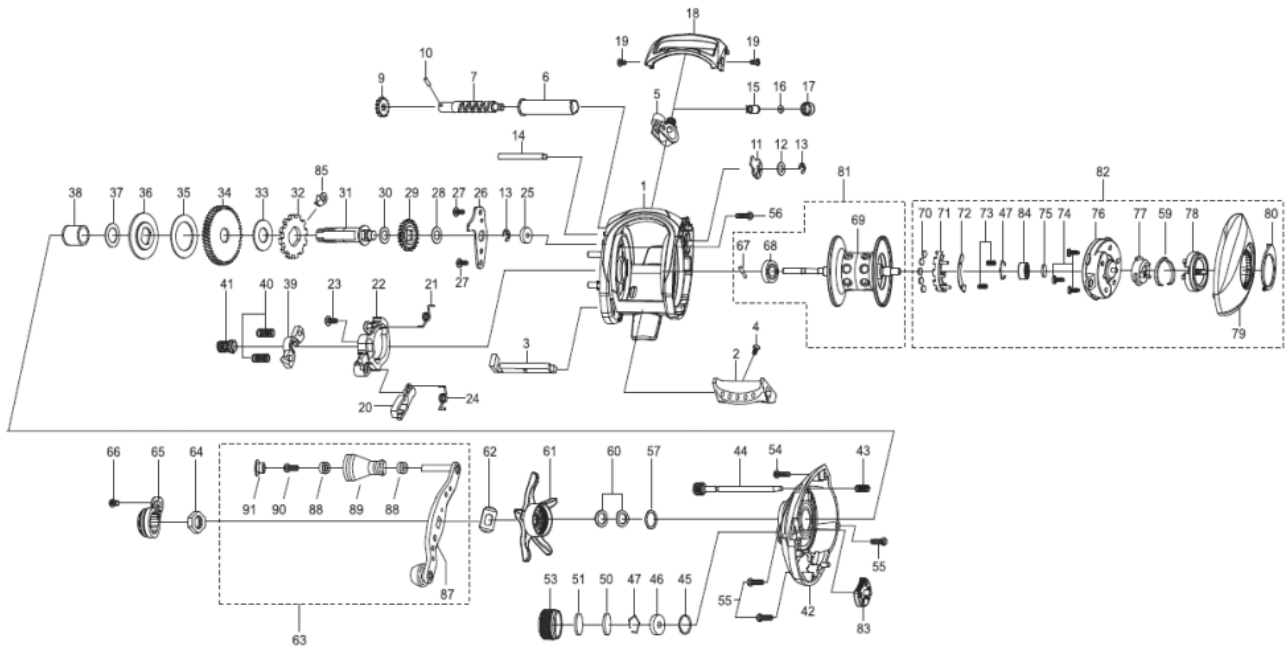

1286247 MAX

BLUEMAX船-L

Please specify reel model number and number in reel foot when ordering parts.

Ambassadeur BLUE MAX FUNE PH-L 23 00

パーツID	パーツ名	価格	
1	1302717	FRAME	¥2,000
2	1252051	THUMBAR	¥300
3	1127696	THUMBAR SHAFT	¥150
4	1124746	THUMBAR SCREW	¥50
5	1185895	LINE GUIDE	¥500
6	1185896	LINE GUIDE PIPE	¥300
7	1125805	WORM SHAFT	¥1,500
9	1125732	WORM SHAFT GEAR	¥100
10	1125733	WORM SHAFT PIN	¥50
11	1125734	WORM SHAFT PIN HOLDER	¥70
12	1185695	WORM SHAFT WASHER	¥160
13	1124201	RETAINER	¥50
14	1125799	LINE GUIDE SHAFT	¥150
15	1125806	PAWL	¥300
16	1125736	WASHER	¥50
17	1129323	LINE GUIDE NUT	¥70
18	1252052	FRONT COVER (K)	¥500
19	1185912	FRONT COVER SCREW	¥160
20	1127697	KICK LEVER	¥150
21	1252056	CLUTCH SPRING	¥160
22	1252058	LIFT CURVE	¥300
23	1252059	SCREW	¥160
24	1252061	KICK LEVER SPRING	¥160
25	1302704	MAIN GEAR SHAFT BUSHING	¥300
26	1252062	MAIN GEAR SHAFT PLATE	¥200
27	1125822	SCREW	¥50
28	1125747	WASHER	¥50
29	1125748	LEVEL WIND GEAR	¥100
30	1125749	WASHER	¥50
31	1196759	MAIN GEAR SHAFT	¥1,000
32	1144195	RATCHET	¥150
33	1281133	DRAG WASHER	¥250
34	1214278	MAIN GEAR	¥1,500
35	1190698	DRAG WASHER	¥160
36	1144201	PRESSURE WASHER	¥150
37	1118994	WASHER	¥50
38	1257782	SLEEVE	¥200
39	1127703	YOKE	¥100
40	1116237	YOKE SPRING	¥50
41	1127705	PINION	¥1,000
42	1302718	GEAR SIDE PLATE	¥2,800
43	1125775	SPRING	¥50
44	1252073	CAM LOCK SCREW	¥200
45	1185714	O-RING	¥50
46	1185879	BUSHING	¥300
47	1104790	RING	¥50
50	1125829	FRICTION WASHER	¥50
51	1125828	RUBBER WASHER	¥50
53	1302706	BRAKE KNOB	¥1,000
54	1252078	SCREW	¥160