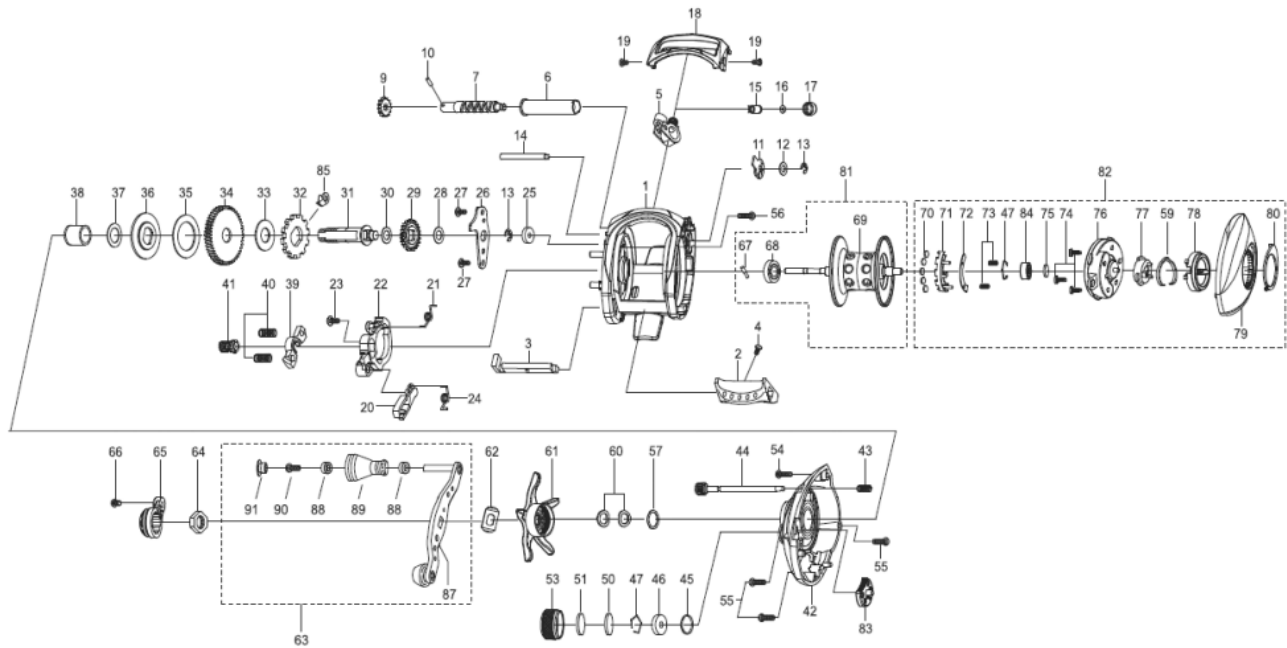

1286247 MAX

BLUEMAX船-L

Please specify reel model number and number in reel foot when ordering parts.

Ambassadeur BLUE MAX FUNE PH-L 23 00

パーツID	パーツ名	価格	
1	1302717	FRAME	¥2,000
2	1252051	THUMBAR	¥300
3	1127696	THUMBAR SHAFT	¥150
4	1124746	THUMBAR SCREW	¥50
5	1185895	LINE GUIDE	¥500
6	1185896	LINE GUIDE PIPE	¥300
7	1125805	WORM SHAFT	¥1,500
9	1125732	WORM SHAFT GEAR	¥100
10	1125733	WORM SHAFT PIN	¥50
11	1125734	WORM SHAFT PIN HOLDER	¥70
12	1185695	WORM SHAFT WASHER	¥160
13	1124201	RETAINER	¥50
14	1125799	LINE GUIDE SHAFT	¥150
15	1125806	PAWL	¥300
16	1125736	WASHER	¥50
17	1129323	LINE GUIDE NUT	¥70
18	1252052	FRONT COVER (K)	¥500
19	1185912	FRONT COVER SCREW	¥160
20	1127697	KICK LEVER	¥150
21	1252056	CLUTCH SPRING	¥160
22	1252058	LIFT CURVE	¥300
23	1252059	SCREW	¥160
24	1252061	KICK LEVER SPRING	¥160
25	1302704	MAIN GEAR SHAFT BUSHING	¥300
26	1252062	MAIN GEAR SHAFT PLATE	¥200
27	1125822	SCREW	¥50
28	1125747	WASHER	¥50
29	1125748	LEVEL WIND GEAR	¥100
30	1125749	WASHER	¥50
31	1196759	MAIN GEAR SHAFT	¥1,000
32	1144195	RATCHET	¥150
33	1281133	DRAG WASHER	¥250
34	1214278	MAIN GEAR	¥1,500
35	1190698	DRAG WASHER	¥160
36	1144201	PRESSURE WASHER	¥150
37	1118994	WASHER	¥50
38	1257782	SLEEVE	¥200
39	1127703	YOKE	¥100
40	1116237	YOKE SPRING	¥50
41	1127705	PINION	¥1,000
42	1302718	GEAR SIDE PLATE	¥2,800
43	1125775	SPRING	¥50
44	1252073	CAM LOCK SCREW	¥200
45	1185714	O-RING	¥50
46	1185879	BUSHING	¥300
47	1104790	RING	¥50
50	1125829	FRICTION WASHER	¥50
51	1125828	RUBBER WASHER	¥50
53	1302706	BRAKE KNOB	¥1,000
54	1252078	SCREW	¥160