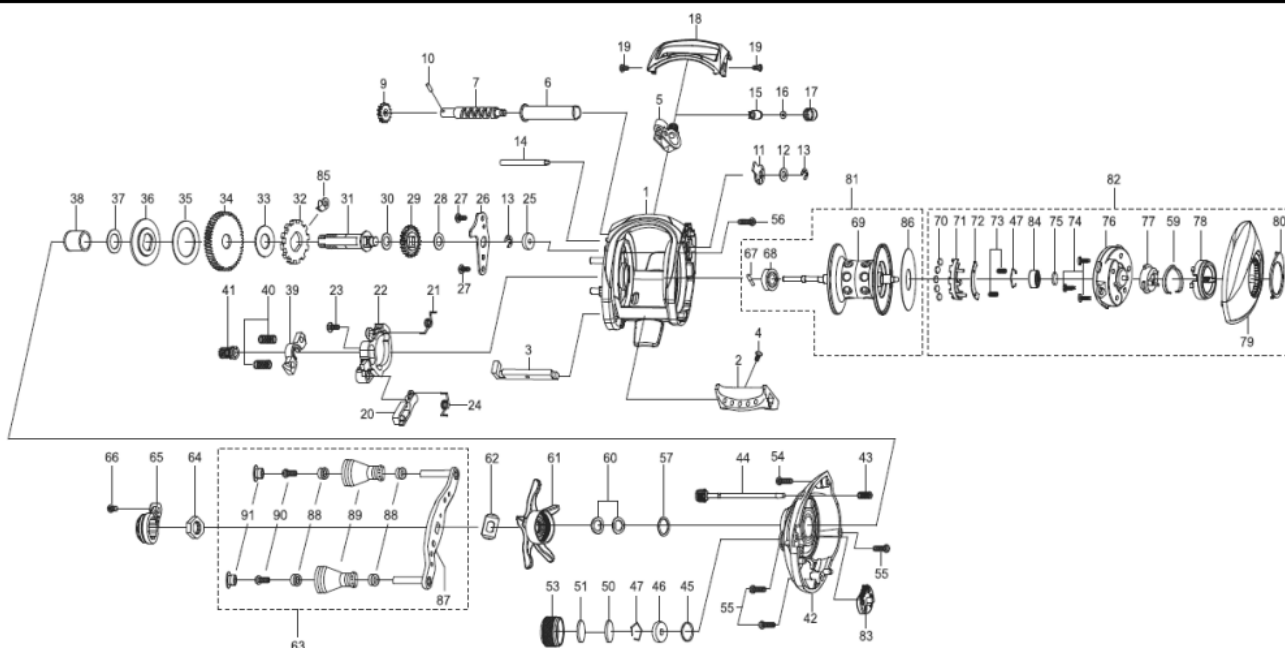

1286249 MAX

REDMAX船-L

Please specify reel model number and number in reel foot when ordering parts.

Ambassadeur RED MAX FUNE DH-L 23 00

パーツID	パーツ名	価格	
1	1302719	FRAME	¥2,000
2	1252051	THUMBAR	¥300
3	1127696	THUMBAR SHAFT	¥150
4	1124746	THUMBAR SCREW	¥50
5	1185895	LINE GUIDE	¥500
6	1185896	LINE GUIDE PIPE	¥300
7	1125805	WORM SHAFT	¥1,500
9	1125732	WORM SHAFT GEAR	¥100
10	1125733	WORM SHAFT PIN	¥50
11	1125734	WORM SHAFT PIN HOLDER	¥70
12	1185695	WORM SHAFT WASHER	¥160
13	1124201	RETAINER	¥50
14	1125799	LINE GUIDE SHAFT	¥150
15	1125806	PAWL	¥300
16	1125736	WASHER	¥50
17	1129323	LINE GUIDE NUT	¥70
18	1252052	FRONT COVER (K)	¥500
19	1185912	FRONT COVER SCREW	¥160
20	1127697	KICK LEVER	¥150
21	1252056	CLUTCH SPRING	¥160
22	1252058	LIFT CURVE	¥300
23	1252059	SCREW	¥160
24	1252061	KICK LEVER SPRING	¥160
25	1302704	MAIN GEAR SHAFT BUSHING	¥300
26	1252062	MAIN GEAR SHAFT PLATE	¥200
27	1125822	SCREW	¥50
28	1125747	WASHER	¥50
29	1125748	LEVEL WIND GEAR	¥100
30	1125749	WASHER	¥50
31	1196759	MAIN GEAR SHAFT	¥1,000
32	1144195	RATCHET	¥150
33	1281133	DRAG WASHER	¥250
34	1265571	MAIN GEAR	¥1,500
35	1190698	DRAG WASHER	¥160
36	1144201	PRESSURE WASHER	¥150
37	1118994	WASHER	¥50
38	1257782	SLEEVE	¥200
39	1127703	YOKE	¥100
40	1116237	YOKE SPRING	¥50
41	1200012	PINION GEAR(K)	¥1,000
42	1302720	GEAR SIDE PLATE	¥2,800
43	1125775	SPRING	¥50
44	1252073	CAM LOCK SCREW	¥200
45	1185714	O-RING	¥50
46	1185879	BUSHING	¥300
47	1104790	RING	¥50
50	1125829	FRICTION WASHER	¥50
51	1125828	RUBBER WASHER	¥50
53	1302712	BRAKE KNOB	¥1,000
54	1252078	SCREW	¥160