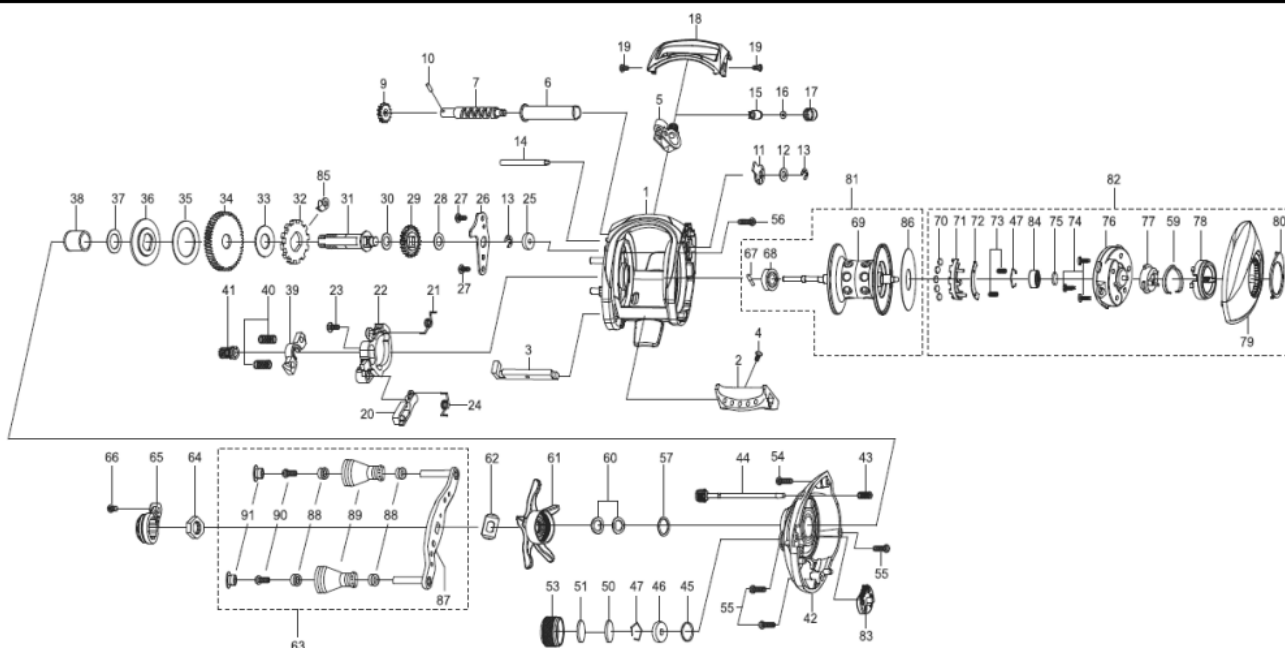

1286249 MAX

REDMAX船-L

Please specify reel model number and number in reel foot when ordering parts.

Ambassadeur RED MAX FUNE DH-L 23 00

パーツID	パーツ名	価格
1	1302719 FRAME	¥2,000
2	1252051 THUMBAR	¥300
3	1127696 THUMBAR SHAFT	¥150
4	1124746 THUMBAR SCREW	¥50
5	1185895 LINE GUIDE	¥500
6	1185896 LINE GUIDE PIPE	¥300
7	1125805 WORM SHAFT	¥1,500
9	1125732 WORM SHAFT GEAR	¥100
10	1125733 WORM SHAFT PIN	¥50
11	1125734 WORM SHAFT PIN HOLDER	¥70
12	1185695 WORM SHAFT WASHER	¥160
13	1124201 RETAINER	¥50
14	1125799 LINE GUIDE SHAFT	¥150
15	1125806 PAWL	¥300
16	1125736 WASHER	¥50
17	1129323 LINE GUIDE NUT	¥70
18	1252052 FRONT COVER (K)	¥500
19	1185912 FRONT COVER SCREW	¥160
20	1127697 KICK LEVER	¥150
21	1252056 CLUTCH SPRING	¥160
22	1252058 LIFT CURVE	¥300
23	1252059 SCREW	¥160
24	1252061 KICK LEVER SPRING	¥160
25	1302704 MAIN GEAR SHAFT BUSHING	¥300
26	1252062 MAIN GEAR SHAFT PLATE	¥200
27	1125822 SCREW	¥50
28	1125747 WASHER	¥50
29	1125748 LEVEL WIND GEAR	¥100
30	1125749 WASHER	¥50
31	1196759 MAIN GEAR SHAFT	¥1,000
32	1144195 RATCHET	¥150
33	1281133 DRAG WASHER	¥250
34	1265571 MAIN GEAR	¥1,500
35	1190698 DRAG WASHER	¥160
36	1144201 PRESSURE WASHER	¥150
37	1118994 WASHER	¥50
38	1257782 SLEEVE	¥200
39	1127703 YOKE	¥100
40	1116237 YOKE SPRING	¥50
41	1200012 PINION GEAR(K)	¥1,000
42	1302720 GEAR SIDE PLATE	¥2,800
43	1125775 SPRING	¥50
44	1252073 CAM LOCK SCREW	¥200
45	1185714 O-RING	¥50
46	1185879 BUSHING	¥300
47	1104790 RING	¥50
50	1125829 FRICTION WASHER	¥50
51	1125828 RUBBER WASHER	¥50
53	1302712 BRAKE KNOB	¥1,000
54	1252078 SCREW	¥160