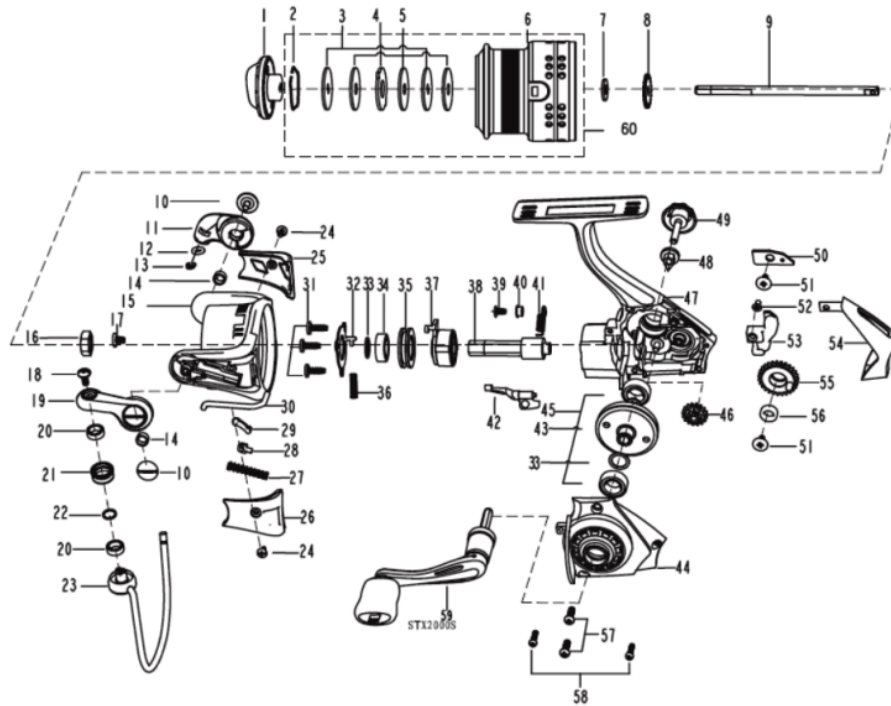

1286264 CARDINAL

CARDINAL STX2000S

**Abu Garcia** EXPLODED VIEW OF Cardinal STX2000S

パーツID	パーツ名	価格
1	1308313 DRAG KNOB ASSY	¥600
2	1085295 RETAINER RING	¥50
3	1085296 WASHER	¥50
4	1085297 WASHER	¥50
5	1085298 WASHER	¥50
6	1308314 Spool	¥1,200
6	1308315 Spare Spool	¥2,000
7	1178949 WASHER (T=0.5)	¥200
8	1126316 CLICK GEAR	¥100
9	1279725 MAIN SHAFT	¥500
10	1126379 SCREW	¥100
11	1308316 BAIL HOLDER	¥300
12	1252708 O-RING	¥160
13	1252707 E-CLIP	¥160
14	1188261 BUSHING	¥160
15	1308317 Rotor	¥1,100
16	1085273 ROTOR NUT	¥100
17	1126258 SCREW	¥50
18	1126261 SCREW	¥50
19	1308318 BAIL ARM	¥400
20	1112125 BALL BEARING	¥600
21	1252705 LINE ROLLER	¥300
22	1110165 WASHER	¥50
23	1308319 Bail Assembly	¥600
24	1125962 SCREW	¥160
25	1279729 BAIL HOLD COVER	¥200
26	1279730 BAIL ARM COVER	¥200
27	1119106 SPRING	¥50
28	1126272 BAIL SLIDER	¥100
29	1252713 TRIP LINKAGE	¥160
30	1279731 Trip Bar	¥200
31	1092844 SCREW	¥50
32	1252715 PINION COVER	¥200
33	1114764 WASHER	¥50
34	1259471 BEARING 7X13X4	¥800
35	1280475 BEARING HOLDER	¥200
36	1252716 CLUTCH SPRING	¥160
37	1252719 CLUTCH ASSEMBLY	¥800
38	1279732 PINION	¥500
39	1141435 SCREW	¥50
40	1279733 BUSHING	¥200
41	1252722 CLUTCH SWITCH SPRING	¥160
42	1252721 CLUTCH SWITCH	¥300
43	1279734 DRIVE GEAR	¥700
44	1308320 BODY COVER	¥500
45	1252717 BEARING	¥800
46	1252732 REDUCTION GEAR	¥300
47	1308321 Body	¥1,700
48	1092781 WASHER	¥100
49	1279737 HANDLE SCREW	¥300

パーツID	パーツ名	価格
50	1126332 SLIDER RETAINER	¥100
51	1188428 SCREW	¥160
52	1126275 SCREW	¥50
53	1279738 SLIDER	¥300
54	1279739 REAR COVER	¥400
55	1252730 OSCILLATION GEAR	¥300
56	1108938 BUSHING	¥200
57	1085599 SCREW	¥50
58	1117984 SCREW	¥50
59	1308303 Handle Assy	¥1,500
60	1308322 Spool Assy	¥2,000