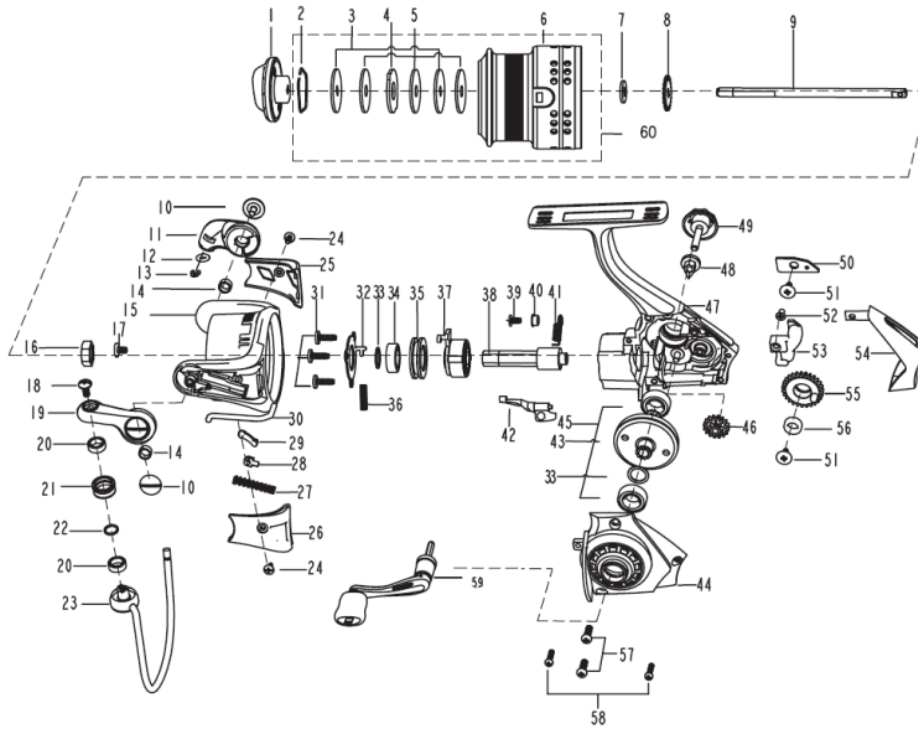

1286265 CARDINAL

CARDINAL STX2500S

Abu Garcia EXPLODED VIEW OF Cardinal STX2500S

パーツID	パーツ名	価格
1	1308313 DRAG KNOB ASSY	¥600
2	1085295 RETAINER RING	¥50
3	1085296 WASHER	¥50
4	1085297 WASHER	¥50
5	1085298 WASHER	¥50
6	1308344 Spool	¥1,200
6	1308345 Spare Spool	¥2,000
7	1178949 WASHER (T=0.5)	¥200
8	1085271 CLICK GEAR	¥100
9	1279725 MAIN SHAFT	¥500
10	1126379 SCREW	¥100
11	1308316 BAIL HOLDER	¥300
12	1252708 O-RING	¥160
13	1252707 E-CLIP	¥160
14	1188261 BUSHING	¥160
15	1308346 ROTOR	¥1,100
16	1085273 ROTOR NUT	¥100
17	1126258 SCREW	¥50
18	1125379 SCREW	¥200
19	1308318 BAIL ARM	¥400
20	1112125 BALL BEARING	¥600
21	1252705 LINE ROLLER	¥300
22	1110165 WASHER	¥50
23	1308347 BAIL ASSEMBLY	¥600
24	1125962 SCREW	¥160
25	1279729 BAIL HOLD COVER	¥200
26	1279730 BAIL ARM COVER	¥200
27	1119106 SPRING	¥50
28	1126272 BAIL SLIDER	¥100
29	1252713 TRIP LINKAGE	¥160
30	1279745 TRIP BAR	¥200
31	1092844 SCREW	¥50
32	1252715 PINION COVER	¥200
33	1114764 WASHER	¥50
34	1259471 BEARING 7X13X4	¥800
35	1280475 BEARING HOLDER	¥200
36	1252716 CLUTCH SPRING	¥160
37	1252719 CLUTCH ASSEMBLY	¥800
38	1279732 PINION	¥500
39	1141435 SCREW	¥50
40	1279733 BUSHING	¥200
41	1252722 CLUTCH SWITCH SPRING	¥160
42	1252721 CLUTCH SWITCH	¥300
43	1279734 DRIVE GEAR	¥700
44	1308320 BODY COVER	¥500
45	1252717 BEARING	¥800
46	1252732 REDUCTION GEAR	¥300
47	1308348 BODY	¥1,700
48	1092781 WASHER	¥100
49	1279737 HANDLE SCREW	¥300

パーツID	パーツ名	価格
50	1126332 SLIDER RETAINER	¥100
51	1188428 SCREW	¥160
52	1126275 SCREW	¥50
53	1279738 SLIDER	¥300
54	1279739 REAR COVER	¥400
55	1252730 OSCILLATION GEAR	¥300
56	1108938 BUSHING	¥200
57	1085599 SCREW	¥50
58	1117984 SCREW	¥50
59	1279762 HANDLE ASSY	¥1,500
60	1308322 Spool Assy	¥2,000