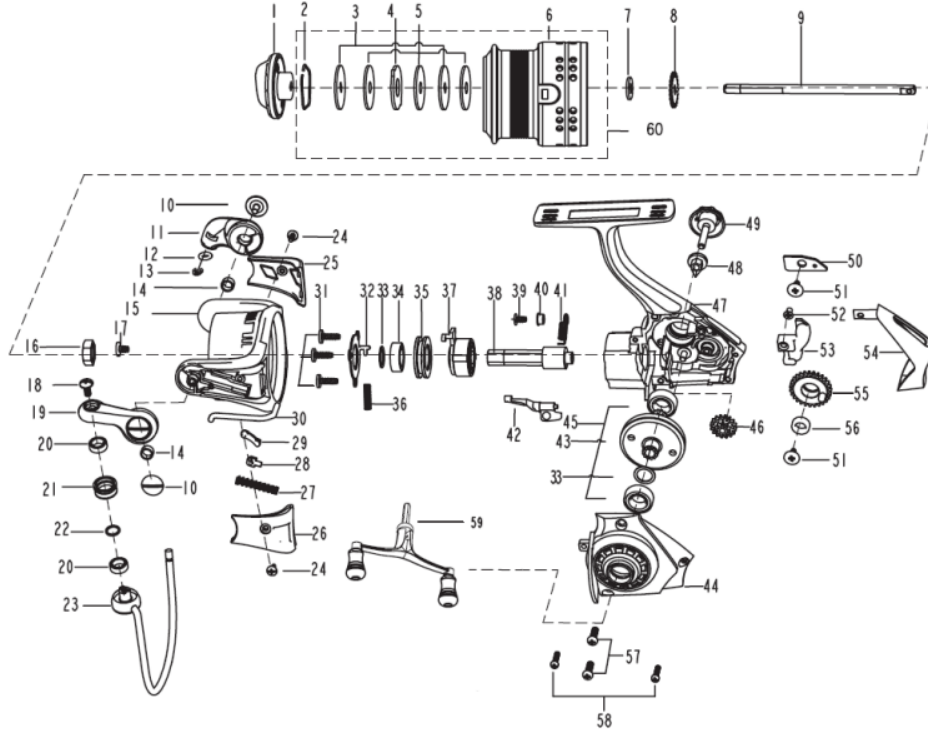

1286267 CARDINAL

CARDINAL STX2500SD

Abu Garcia EXPLODED VIEW OF Cardinal STX2500SD

パーツID	パーツ名	価格
1	1308313 DRAG KNOB ASSY	¥600
2	1085295 RETAINER RING	¥50
3	1085296 WASHER	¥50
4	1085297 WASHER	¥50
5	1085298 WASHER	¥50
6	1308354 SPOOL	¥1,200
6	1308355 SPARE SPOOL	¥2,000
7	1178949 WASHER (T=0.5)	¥200
8	1085271 CLICK GEAR	¥100
9	1279725 MAIN SHAFT	¥500
10	1126379 SCREW	¥100
11	1308316 BAIL HOLDER	¥300
12	1252708 O-RING	¥160
13	1252707 E-CLIP	¥160
14	1188261 BUSHING	¥160
15	1308346 ROTOR	¥1,100
16	1085273 ROTOR NUT	¥100
17	1126258 SCREW	¥50
18	1126379 SCREW	¥100
19	1308318 BAIL ARM	¥400
20	1112125 BALL BEARING	¥600
21	1252705 LINE ROLLER	¥300
22	1110165 WASHER	¥50
23	1308347 BAIL ASSEMBLY	¥600
24	1125962 SCREW	¥160
25	1279729 BAIL HOLD COVER	¥200
26	1279730 BAIL ARM COVER	¥200
27	1119106 SPRING	¥50
28	1126272 BAIL SLIDER	¥100
29	1252713 TRIP LINKAGE	¥160
30	1279745 TRIP BAR	¥200
31	1092844 SCREW	¥50
32	1252715 PINION COVER	¥200
33	1114764 WASHER	¥50
34	1259471 BEARING 7X13X4	¥800
35	1280475 BEARING HOLDER	¥200
36	1252716 CLUTCH SPRING	¥160
37	1252719 CLUTCH ASSEMBLY	¥800
38	1279732 PINION	¥500
39	1141435 SCREW	¥50
40	1279733 BUSHING	¥200
41	1252722 CLUTCH SWITCH SPRING	¥160
42	1252721 CLUTCH SWITCH	¥300
43	1279734 DRIVE GEAR	¥700
44	1308320 BODY COVER	¥500
45	1252717 BEARING	¥800
46	1252732 REDUCTION GEAR	¥300
47	1308356 BODY	¥1,700
48	1092781 WASHER	¥100
49	1279737 HANDLE SCREW	¥300

パーツID	パーツ名	価格
50	1126332 SLIDER RETAINER	¥100
51	1188428 SCREW	¥160
52	1126275 SCREW	¥50
53	1279738 SLIDER	¥300
54	1279739 REAR COVER	¥400
55	1252730 OSCILLATION GEAR	¥300
56	1108938 BUSHING	¥200
57	1085599 SCREW	¥50
58	1117984 SCREW	¥50
59	1308330 HANDLE ASSY	¥2,300
60	1308357 SPOOL ASSY	¥2,000