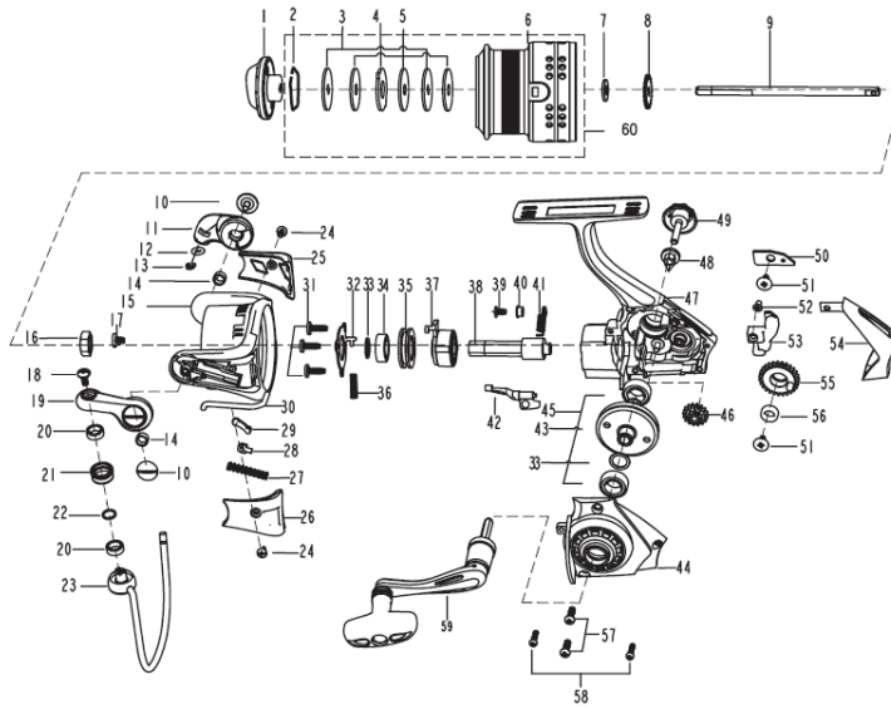

1286268 CARDINAL

CARDINAL STX3000S

Abu Garcia EXPLODED VIEW OF Cardinal STX3000S

パーツID	パーツ名	価格
1	1308313 DRAG KNOB ASSY	¥600
2	1085295 RETAINER RING	¥50
3	1085296 WASHER	¥50
4	1085297 WASHER	¥50
5	1085298 WASHER	¥50
6	1308367 SPOOL	¥1,300
6	1308368 SPARE SPOOL	¥2,100
7	1178949 WASHER (T=0.5)	¥200
8	1118984 CLICK GEAR	¥200
9	1279748 MAIN SHAFT	¥500
10	1126379 SCREW	¥100
11	1308316 BAIL HOLDER	¥300
12	1252708 O-RING	¥160
13	1252707 E-CLIP	¥160
14	1188261 BUSHING	¥160
15	1308370 ROTOR	¥1,200
16	1085273 ROTOR NUT	¥100
17	1126258 SCREW	¥50
18	1126261 SCREW	¥50
19	1308318 BAIL ARM	¥400
20	1112125 BALL BEARING	¥600
21	1252705 LINE ROLLER	¥300
22	1110165 WASHER	¥50
23	1308372 BAIL ASSY	¥600
24	1125962 SCREW	¥160
25	1279751 BAIL HOLDER COVER	¥200
26	1279752 BAIL ARM COVER	¥200
27	1119106 SPRING	¥50
28	1126272 BAIL SLIDER	¥100
29	1252713 TRIP LINKAGE	¥160
30	1279753 TRIP BAR	¥200
31	1092844 SCREW	¥50
32	1252715 PINION COVER	¥200
33	1114764 WASHER	¥50
34	1259471 BEARING 7X13X4	¥800
35	1280475 BEARING HOLDER	¥200
36	1252716 CLUTCH SPRING	¥160
37	1252719 CLUTCH ASSEMBLY	¥800
38	1279732 PINION	¥500
39	1141435 SCREW	¥50
40	1279733 BUSHING	¥200
41	1252722 CLUTCH SWITCH SPRING	¥160
42	1252721 CLUTCH SWITCH	¥300
43	1279734 DRIVE GEAR	¥700
44	1308373 BODY COVER	¥500
45	1252717 BEARING	¥800
46	1252732 REDUCTION GEAR	¥300
47	1308374 BODY	¥1,700
48	1092781 WASHER	¥100
49	1279737 HANDLE SCREW	¥300

パーツID	パーツ名	価格
50	1121651 SLIDER RETAINER	¥100
51	1188428 SCREW	¥160
52	1126275 SCREW	¥50
53	1279756 SLIDER	¥300
54	1279757 REAR COVER	¥400
55	1253701 OSCILLATION GEAR	¥300
56	1108938 BUSHING	¥200
57	1119026 SCREW (2REQ)	¥200
58	1117984 SCREW	¥50
59	1308326 HANDLE ASSY	¥1,500
60	1308375 SPOOL ASSEMBLY	¥2,100