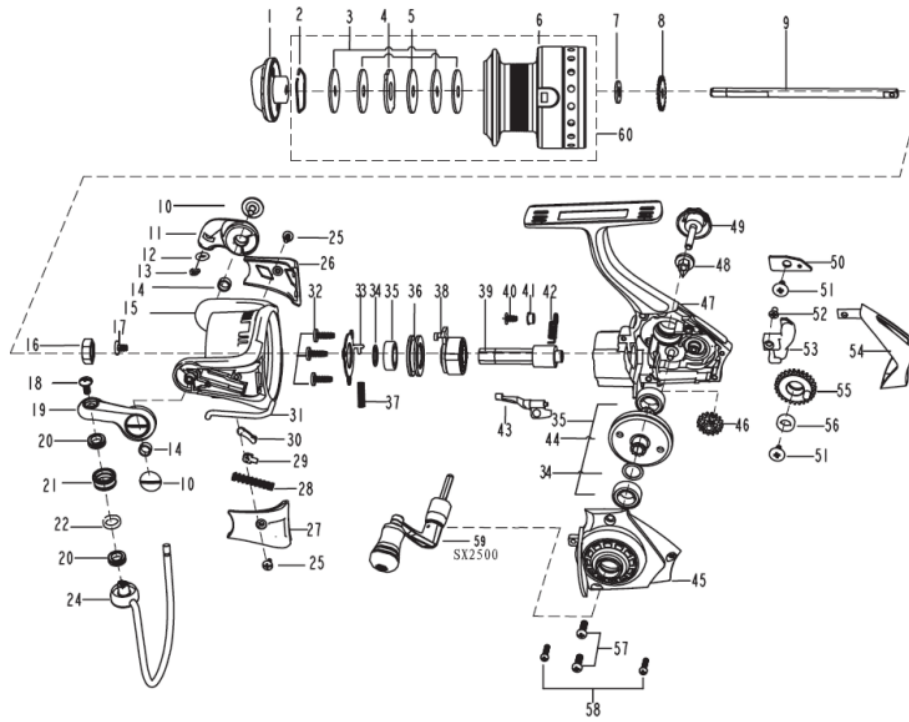

**1290330 CARDINAL**

**CARDINAL SX2500 BOX**

**Abu Garcia Exploded View OF Cardinal SX2500**

パーツID	パーツ名	価格
1	DRAG KNOB ASSY	¥ 500
2	RETAINER RING	¥ 50
3	WASHER	¥ 50
4	WASHER	¥ 50
5	WASHER	¥ 50
6	SPOOL	¥ 800
6	SPARE SPOOL	¥ 1,200
7	WASHER (T=0.5)	¥ 200
8	CLICK GEAR	¥ 100
9	MAIN SHAFT	¥ 500
10	SCREW	¥ 100
11	BAIL HOLDER	¥ 300
12	O-RING	¥ 160
13	E-CLIP	¥ 160
14	BUSHING	¥ 160
15	ROTOR	¥ 900
16	ROTOR NUT	¥ 100
17	SCREW	¥ 50
18	SCREW	¥ 50
19	BAIL ARM	¥ 300
20	BRASS BUSHING	¥ 200
21	LINE ROLLER	¥ 300
22	WASHER	¥ 50
24	BAIL ASSEMBLY	¥ 500
25	SCREW	¥ 160
26	BAIL HOLD COVER	¥ 200
27	BAIL ARM COVER	¥ 200
28	TRIP SPRING	¥ 200
29	BAIL SLIDER	¥ 100
30	TRIP LINKAGE	¥ 160
31	TRIP BAR	¥ 200
32	SCREW	¥ 50
33	PINION COVER	¥ 200
34	WASHER	¥ 50
35	BEARING	¥ 800
36	BEARING HOLDER	¥ 200
37	CLUTCH SPRING	¥ 160
38	CLUTCH ASSEMBLY	¥ 800
39	PINION	¥ 500
40	SCREW	¥ 50
41	BUSHING	¥ 200
42	CLUTCH SWITCH SPRING	¥ 160
43	CLUTCH SWITCH	¥ 200
44	DRIVE GEAR	¥ 700
45	BODY COVER	¥ 500
46	REDUCTION GEAR	¥ 300
47	BODY	¥ 1,400
48	WASHER	¥ 100
49	HANDLE SCREW	¥ 300
50	SLIDER RETAINER	¥ 100

パーツID	パーツ名	価格
51	SCREW	¥ 160
52	SCREW	¥ 50
53	SLIDER	¥ 300
54	REAR COVER	¥ 400
55	OSCILLATION GEAR	¥ 300
56	BUSHING	¥ 200
57	SCREW	¥ 50
58	SCREW	¥ 50
59	HANDLE ASSY	¥ 1,500
60	SPOOL ASSY	¥ 1,500