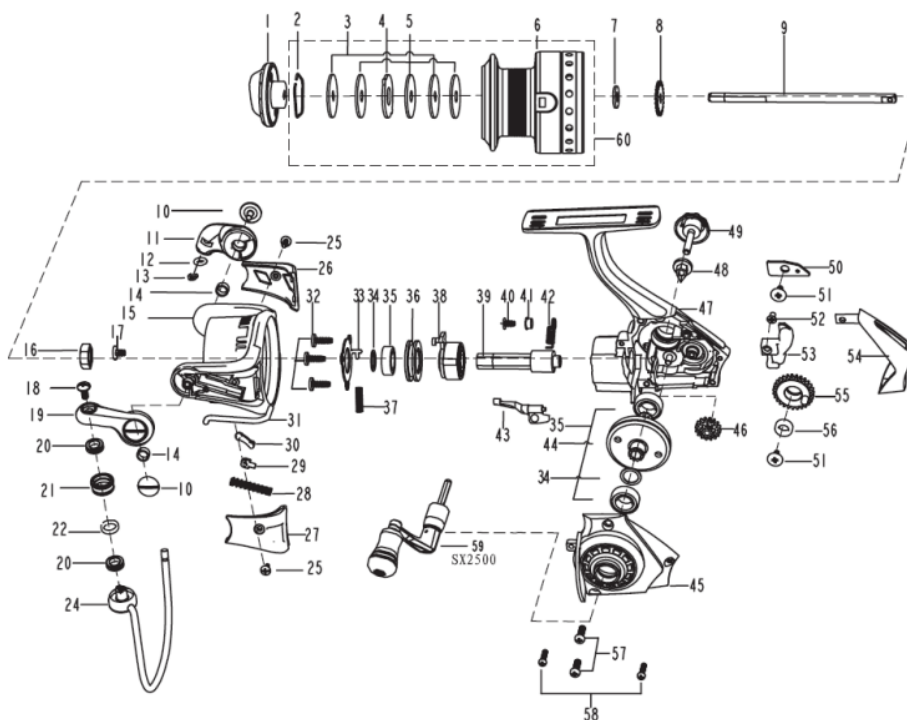

1290330 CARDINAL

CARDINAL SX2500 BOX

Abu Garcia Exploded View OF Cardinal SX2500

パーツID	パーツ名	価格
1	1279758 DRAG KNOB ASSY	¥ 500
2	1085295 RETAINER RING	¥ 50
3	1085296 WASHER	¥ 50
4	1085297 WASHER	¥ 50
5	1085298 WASHER	¥ 50
6	1308336 SPOOL	¥ 800
6	1308337 SPARE SPOOL	¥ 1,200
7	1178949 WASHER (T=0.5)	¥ 200
8	1126316 CLICK GEAR	¥ 100
9	1279725 MAIN SHAFT	¥ 500
10	1126379 SCREW	¥ 100
11	1280987 BAIL HOLDER	¥ 300
12	1252708 O-RING	¥ 160
13	1252707 E-CLIP	¥ 160
14	1188261 BUSHING	¥ 160
15	1308324 ROTOR	¥ 900
16	1085273 ROTOR NUT	¥ 100
17	1126258 SCREW	¥ 50
18	1126261 SCREW	¥ 50
19	1280988 BAIL ARM	¥ 300
20	1279727 BRASS BUSHING	¥ 200
21	1252705 LINE ROLLER	¥ 300
22	1110165 WASHER	¥ 50
24	1279744 BAIL ASSEMBLY	¥ 500
25	1125962 SCREW	¥ 160
26	1279729 BAIL HOLD COVER	¥ 200
27	1279730 BAIL ARM COVER	¥ 200
28	1119706 TRIP SPRING	¥ 200
29	1126272 BAIL SLIDER	¥ 100
30	1252713 TRIP LINKAGE	¥ 160
31	1279745 TRIP BAR	¥ 200
32	1092844 SCREW	¥ 50
33	1252715 PINION COVER	¥ 200
34	1114764 WASHER	¥ 50
35	1252717 BEARING	¥ 800
36	1280475 BEARING HOLDER	¥ 200
37	1252716 CLUTCH SPRING	¥ 160
38	1252719 CLUTCH ASSEMBLY	¥ 800
39	1279732 PINION	¥ 500
40	1141435 SCREW	¥ 50
41	1279733 BUSHING	¥ 200
42	1252722 CLUTCH SWITCH SPRING	¥ 160
43	1280989 CLUTCH SWITCH	¥ 200
44	1279735 DRIVE GEAR	¥ 700
45	1308301 BODY COVER	¥ 500
46	1252732 REDUCTION GEAR	¥ 300
47	1308338 BODY	¥ 1,400
48	1092781 WASHER	¥ 100
49	1279737 HANDLE SCREW	¥ 300
50	1126332 SLIDER RETAINER	¥ 100

パーツID	パーツ名	価格
51	1188428 SCREW	¥ 160
52	1126275 SCREW	¥ 50
53	1279738 SLIDER	¥ 300
54	1279739 REAR COVER	¥ 400
55	1252730 OSCILLATION GEAR	¥ 300
56	1108938 BUSHING	¥ 200
57	1085599 SCREW	¥ 50
58	1117984 SCREW	¥ 50
59	1309162 HANDLE ASSY	¥ 1,500
60	1308339 SPOOL ASSY	¥ 1,500