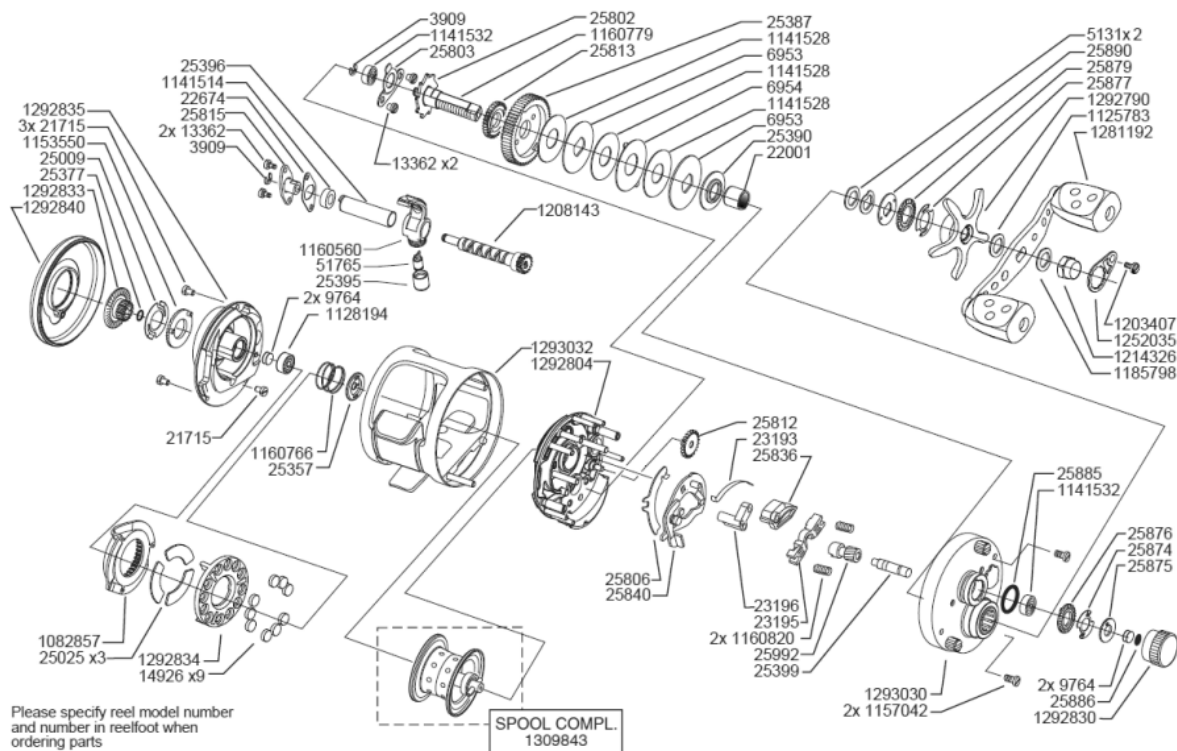

1294130 1600

OB)AMB.MORRUM ZX1600 MAG

パーツID	パーツ名	価格
3909	RETAINER	¥200
5131	SPRING WASHER	¥200
6953	FRICTION WASHER	¥200
6954	FRICTION WASHER	¥200
9764	WASHER	¥200
13362	SCREW	¥200
14926	MAGNET	¥200
21715	SCREW	¥200
22001	HANDLE BUSHING	¥1,200
22674	LOCKING PLATE	¥300
23193	SPRING	¥200
23195	YOKE	¥600
23196	PIN HOLDER	¥600
25009	BRAKE CLICK SPRING	¥500
25025	MAGNET PLATE	¥200
25357	BALL BEARING PLUG	¥200
25377	O-RING	¥200
25387	DRAIVE GEAR	¥4,000
25390	PLATE	¥600
25395	NUT	¥500
25396	WORM SHAFT COVER	¥1,500
25399	PINION SHAFT	¥1,500
25802	DRAIVE GEAR PLATE	¥200
25803	LOCK WASHER	¥600
25806	LINK ARM	¥600
25812	COG WHEEL	¥200
25813	COG WHEEL	¥200
25815	LOCKER BUSHING	¥300
25836	SPRING HOLDER	¥600
25840	LIFT PLATE	¥1,200
25874	BRAKE CLICK SPRING	¥500
25875	BRAKE CLICK RATCHET	¥500
25876	BRAKE CLICK RATCHET	¥200
25877	DRAG CLICK SPRING	¥500
25879	DRAG CLICK RATCHET	¥200
25885	O-RING	¥200
25886	CAP WASHER	¥200
25890	RATCHET HOLDER	¥500
25992	PINION GEAR	¥2,900
51765	PILOT GUIDE	¥600
1082857	MAG CAM	¥800
1125783	WASHER	¥50
1128194	BALLBEARING	¥800
1141514	BALLBEARING	¥1,200
1141528	BRAKEWASHER	¥600
1141532	BALLBEARING	¥1,200
1153550	CLICKPLATE	¥800
1157042	SCREW	¥200
1160560	LINE CARRIAGE	¥2,000
1160766	SPRING	¥200

パーツID	パーツ名	価格
1160779	MAIN GEAR BUSHING	¥2,000
1160820	SPRING	¥200
1185798	HANDLE WASHER	¥50
1203407	SCREW	¥50
1208143	WORM SHAFT COMP	¥4,000
1214326	HANDLE NUT	¥200
1252035	HANDLE NUT COVER	¥300
1281192	HANDLE	¥10,000
1292790	STAR WHEEL	¥2,000
1292804	INNER SIDEPLATE LEFT	¥3,500
1292830	SPOOL CONTROL CAP	¥1,500
1292833	MAG DIAL	¥800
1292834	MAG HOLDER	¥1,000
1292835	INNER SIDEPLATE LEFT	¥3,000
1292840	OUTER SIDEPLATE B	¥4,200
1293030	OUTER SIDEPLATE A	¥8,600
1293032	FRAME	¥12,000
1309843	SPOOL COMP	¥6,000