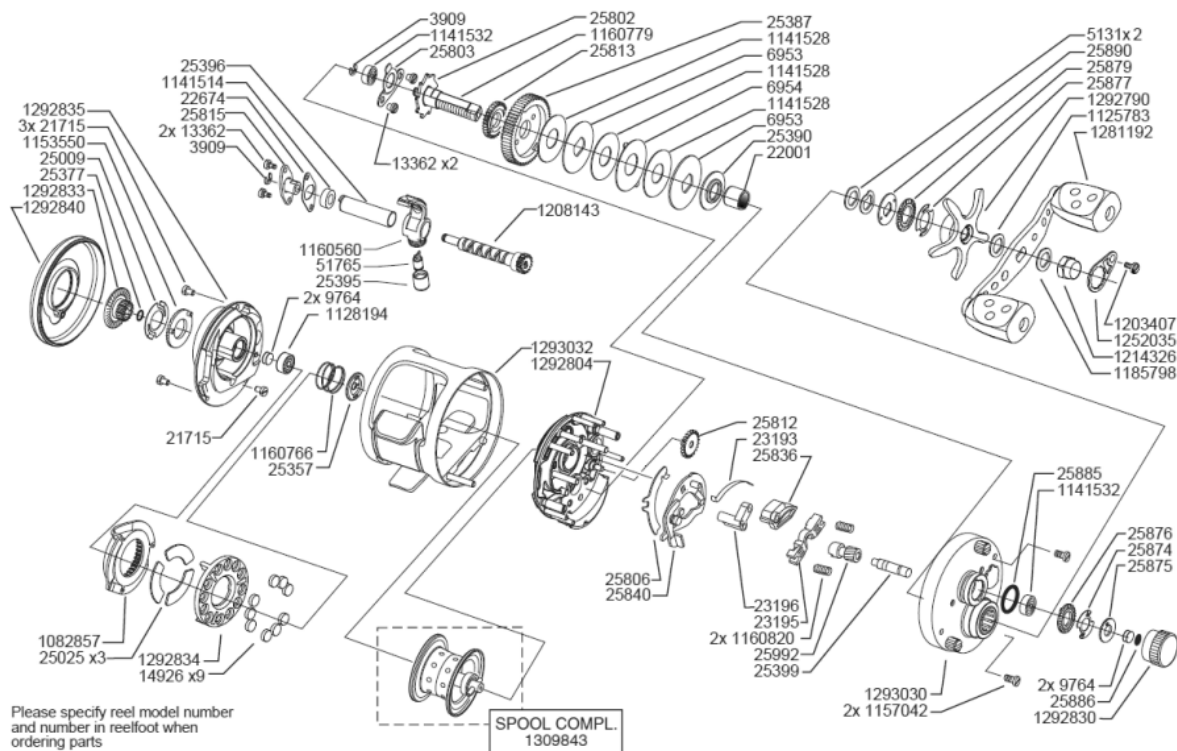

1294130 1600

OB)AMB.MORRUM ZX1600 MAG

Ambassadeur ZX 1600 MAG 23 00

パーツID	パーツ名	価格
3909	RETAINER	¥200
5131	SPRING WASHER	¥200
6953	FRICTION WASHER	¥200
6954	FRICTION WASHER	¥200
9764	WASHER	¥200
13362	SCREW	¥200
14926	MAGNET	¥200
21715	SCREW	¥200
22001	HANDLE BUSHING	¥1,200
22674	LOCKING PLATE	¥300
23193	SPRING	¥200
23195	YOKE	¥600
23196	PIN HOLDER	¥600
25009	BRAKE CLICK SPRING	¥500
25025	MAGNET PLATE	¥200
25357	BALL BEARING PLUG	¥200
25377	O-RING	¥200
25387	DRAIVE GEAR	¥4,000
25390	PLATE	¥600
25395	NUT	¥500
25396	WORM SHAFT COVER	¥1,500
25399	PINION SHAFT	¥1,500
25802	DRAIVE GEAR PLATE	¥200
25803	LOCK WASHER	¥600
25806	LINK ARM	¥600
25812	COG WHEEL	¥200
25813	COG WHEEL	¥200
25815	LOCKER BUSHING	¥300
25836	SPRING HOLDER	¥600
25840	LIFT PLATE	¥1,200
25874	BRAKE CLICK SPRING	¥500
25875	BRAKE CLICK RATCHET	¥500
25876	BRAKE CLICK RATCHET	¥200
25877	DRAG CLICK SPRING	¥500
25879	DRAG CLICK RATCHET	¥200
25885	O-RING	¥200
25886	CAP WASHER	¥200
25890	RATCHET HOLDER	¥500
25992	PINION GEAR	¥2,900
51765	PILOT GUIDE	¥600
1082857	MAG CAM	¥800
1125783	WASHER	¥50
1128194	BALLBEARING	¥800
1141514	BALLBEARING	¥1,200
1141528	BRAKEWASHER	¥600
1141532	BALLBEARING	¥1,200
1153550	CLICKPLATE	¥800
1157042	SCREW	¥200
1160560	LINE CARRIAGE	¥2,000
1160766	SPRING	¥200

パーツID	パーツ名	価格
1160779	MAIN GEAR BUSHING	¥2,000
1160820	SPRING	¥200
1185798	HANDLE WASHER	¥50
1203407	SCREW	¥50
1208143	WORM SHAFT COMP	¥4,000
1214326	HANDLE NUT	¥200
1252035	HANDLE NUT COVER	¥300
1281192	HANDLE	¥10,000
1292790	STAR WHEEL	¥2,000
1292804	INNER SIDEPLATE LEFT	¥3,500
1292830	SPOOL CONTROL CAP	¥1,500
1292833	MAG DIAL	¥800
1292834	MAG HOLDER	¥1,000
1292835	INNER SIDEPLATE LEFT	¥3,000
1292840	OUTER SIDEPLATE B	¥4,200
1293030	OUTER SIDEPLATE A	¥8,600
1293032	FRAME	¥12,000
1309843	SPOOL COMP	¥6,000