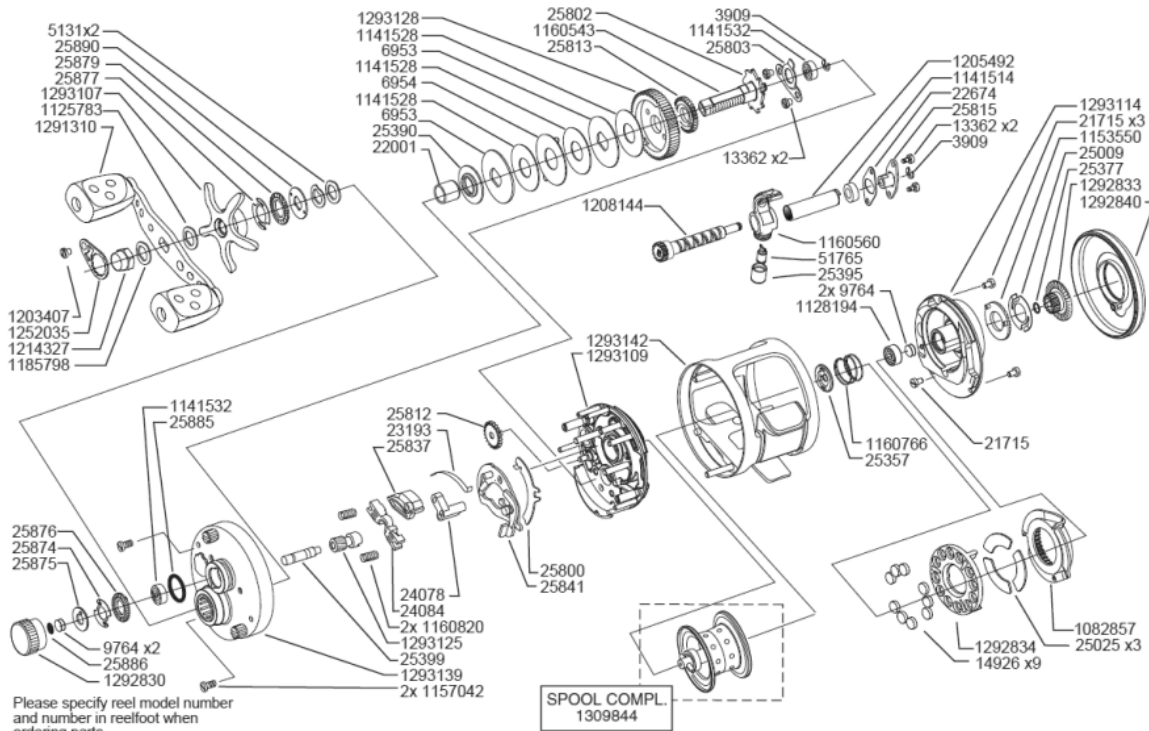

1294133 3600

OB)AMB.MORRUM ZX3601 MAG

Ambassadeur ZX 3601 MAG 23 00

パーツID	パーツ名	価格
3909	RETAINER	¥200
5131	SPRING WASHER	¥200
6953	FRICTION WASHER	¥200
6954	FRICTION WASHER	¥200
9764	WASHER	¥200
13362	SCREW	¥200
14926	MAGNET	¥200
21715	SCREW	¥200
22001	HANDLE BUSHING	¥1,200
22674	LOCKING PLATE	¥300
23193	SPRING	¥200
24078	PIN HOLDER	¥600
24084	YOKE	¥600
25009	BRAKE CLICK SPRING	¥500
25025	MAGNET PLATE	¥200
25357	BALL BEARING PLUG	¥200
25377	O-RING	¥200
25390	PLATE	¥600
25395	NUT	¥500
25399	PINION SHAFT	¥1,500
25800	LINK ARM	¥600
25802	DRIVE GEAR PLATE	¥200
25803	LOCK WASHER	¥600
25812	COG WHEEL	¥200
25813	COG WHEEL	¥200
25815	LOCKER BUSHING	¥300
25837	SPRING HOLDER	¥600
25841	LIFT PLATE	¥1,200
25874	BRAKE CLICK SPRING	¥500
25875	BRAKE CLICK RATCHET	¥500
25876	BRAKE CLICK RATCHET	¥200
25877	DRAG CLICK SPRING	¥500
25879	DRAG CLICK RATCHET	¥200
25885	O-RING	¥200
25886	CAP WASHER	¥200
25890	RATCHET HOLDER	¥500
51765	PILOT GUIDE	¥600
1082857	MAG CAM	¥800
1125783	WASHER	¥50
1128194	BALLBEARING	¥800
1141514	BALLBEARING	¥1,200
1141528	BRAKEWASHER	¥600
1141532	BALLBEARING	¥1,200
1153550	CLICKPLATE	¥800
1157042	SCREW	¥200
1160543	MAIN GEAR BUSHING	¥2,000
1160560	LINE CARRIAGE	¥2,000
1160766	SPRING	¥200
1160820	SPRING	¥200
1185798	HANDLE WASHER	¥50

パーツID	パーツ名	価格
1203407	SCREW	¥50
1205492	LEVELWIND TUBE	¥1,500
1208144	WORM SHAFT COMPLETE	¥4,000
1214327	HANDLE NUT	¥200
1252035	HANDLE NUT COVER	¥300
1291310	HANDLE	¥10,000
1292830	SPOOL CONTROL CAP	¥1,500
1292833	MAG DIAL	¥800
1292834	MAG HOLDER	¥1,000
1292840	OUTER SIDEPLATE B	¥4,200
1293107	STAR WHEEL	¥2,000
1293109	INNER SIDEPLATE LEFT	¥3,500
1293114	INNER SIDEPLATE RIGHT	¥3,000
1293125	PINION	¥3,000
1293128	DRIVE GEAR	¥4,000
1293139	OUTER SIDEPLATE A	¥8,600
1293142	FRAME	¥12,000
1309844	SPOOL COMP	¥6,000