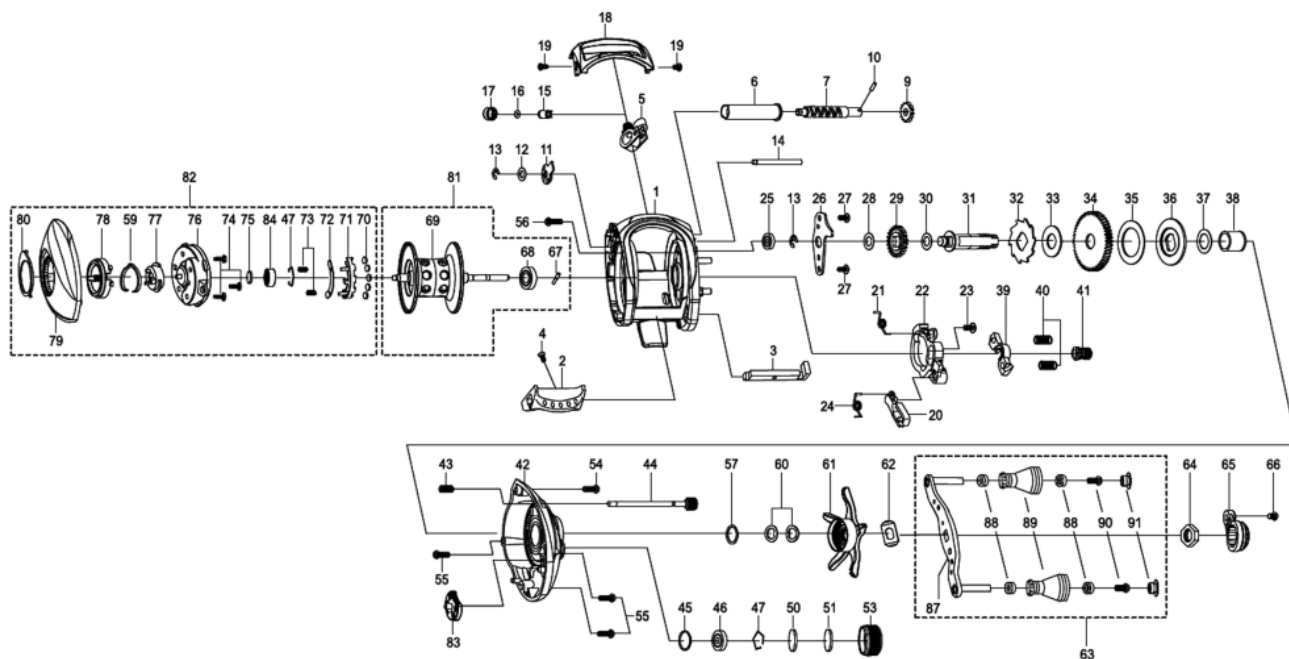

1302005 MAX

ORANGEMAX

Please specify reel model number and number in reel foot when ordering parts.

Ambassadeur ORANGE MAX 23 01

パーツID	パーツ名	価格	
1	1308916	FRAME	¥2,000
2	1252051	THUMBAR	¥300
3	1124745	THUMBAR SHAFT	¥150
4	1124746	THUMBAR SCREW	¥50
5	1185895	LINE GUIDE	¥500
6	1185896	LINE GUIDE PIPE	¥300
7	1125805	WORM SHAFT	¥1,500
9	1125732	WORM SHAFT GEAR	¥100
10	1125733	WORM SHAFT PIN	¥50
11	1125734	WORM SHAFT PIN HOLDER	¥70
12	1185695	WORM SHAFT WASHER	¥160
13	1124201	RETAINER	¥50
14	1125799	LINE GUIDE SHAFT	¥150
15	1125806	PAWL	¥300
16	1125736	WASHER	¥50
17	1129323	LINE GUIDE NUT	¥70
18	1252052	FRONT COVER (K)	¥500
19	1185912	FRONT COVER SCREW	¥160
20	1125740	KICK LEVER	¥150
21	1252054	CLUTCH SPRING	¥160
22	1252057	LIFT CURVE	¥300
23	1252059	SCREW	¥160
24	1252060	KICK LEVER SPRING	¥160
25	1116186	BALL BEARING	¥600
26	1252062	MAIN GEAR SHAFT PLATE	¥200
27	1125822	SCREW	¥50
28	1125747	WASHER	¥50
29	1125748	LEVEL WIND GEAR	¥100
30	1125749	WASHER	¥50
31	1196748	MAIN GEAR SHAFT	¥1,000
32	1125756	RATCHET	¥150
33	1281133	DRAG WASHER	¥250
34	1214277	MAIN GEAR	¥1,500
35	1190698	DRAG WASHER	¥160
36	1144201	PRESSURE WASHER	¥150
37	1118994	WASHER	¥50
38	1257782	SLEEVE	¥200
39	1125753	YOKE	¥100
40	1116237	YOKE SPRING	¥50
41	1125809	PINION 7,1	¥1,000
42	1308917	GEAR SIDE PLATE	¥2,800
43	1125775	SPRING	¥50
44	1252073	CAM LOCK SCREW	¥200
45	1185714	O-RING	¥50
46	1125827	BALL BEARING	¥600
47	1104790	RING	¥50
50	1125829	FRICTION WASHER	¥50
51	1125828	RUBBER WASHER	¥50
53	1308918	BRAKE KNOB	¥1,000
54	1252078	SCREW	¥160