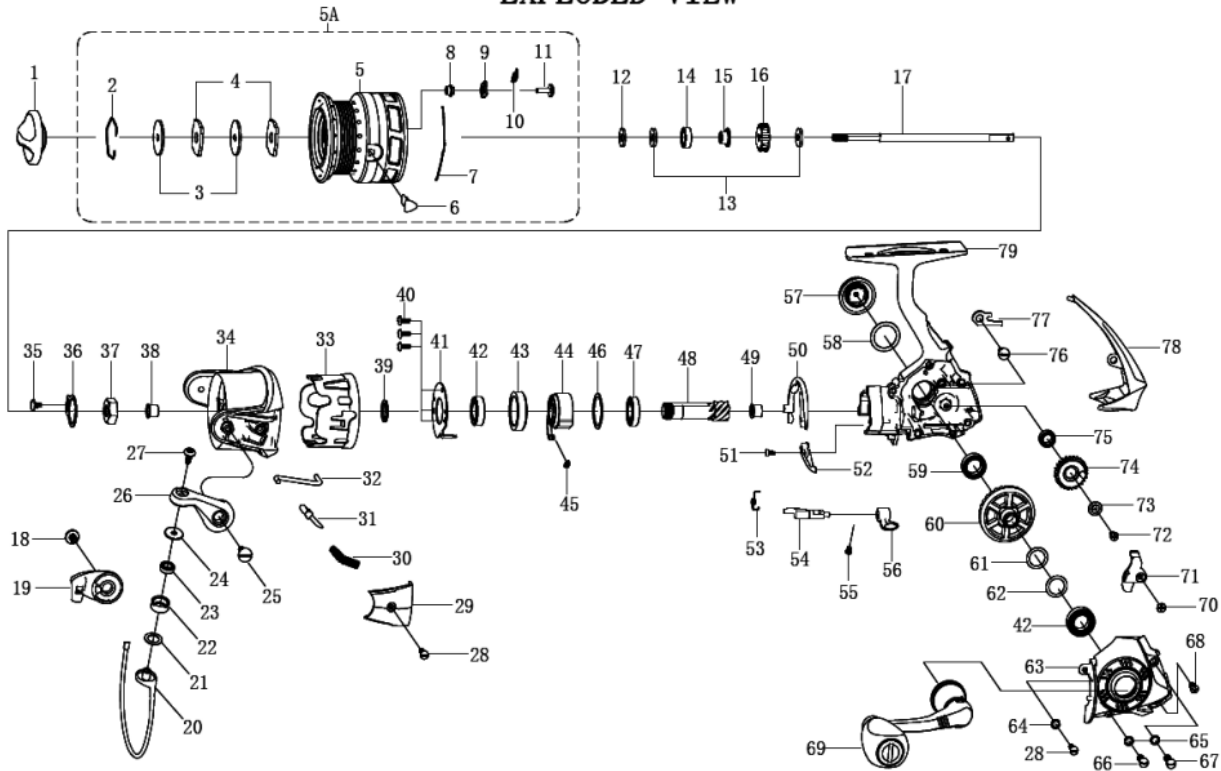

1321663 REVO SPINNING

REVO LT 2000SH

EXPLODED VIEW

パーツID	パーツ名	価格	
1	1338781	DRAG KNOB ASSY	¥1,000
2	1262623	STOP RING	¥300
3	1216514	KEYD DRAG WASHER	¥160
4	1338782	DRAG WASHER	¥200
5	1338808	SPOOL	¥2,500
5A	1338809	COMPLETE SPOOL VENTED	¥4,500
6	1216522	LINE CLIP	¥200
7	1216627	LINE CLIP SPRING	¥200
8	1241706	CLICK WASHER	¥160
9	1241707	SPOOL CLICK	¥200
10	1214415	SPRING	¥160
11	1258432	SCREW	¥200
12	1201817	CLICK GEAR WASHER	¥50
13	1200772	MAIN SHAFT WASHER	¥200
14	1200773	BEARING)	¥800
15	1216527	SLEEVE	¥400
16	1241740	CLICK GEAR	¥200
17	1241741	MAIN SHAFT	¥800
18	1216538	SCREW	¥160
19	1338786	BAIL HOLDER	¥300
20	1338787	BAIL WIRE	¥1,000
21	1200780	LINE ROLLER WASHER	¥160
22	1200782	LINE ROLLER	¥500
23	1200781	BEARING	¥600
24	1270808	LINE ROLLER COLLAR	¥200
25	1216532	SCREW	¥200
26	1338788	BAIL ARM	¥300
27	1338789	SCREW	¥200
28	1216534	SCREW	¥160
29	1338790	BAIL ARM COVER	¥300
30	1201835	BAIL ARM SPRING	¥160
31	1201836	BAIL ARM GUIDE	¥100
32	1270828	TRIP PLUNGER	¥200
33	1270829	ROTOR SLEEVE	¥500
34	1338810	ROTOR	¥1,200
35	1201840	SCREW	¥160
36	1201841	ROTOR NUT WASHER	¥200
37	1201842	ROTOR NUT	¥100
38	1225190	BUSHING	¥160
39	1216633	RATCHET WASHER	¥160
40	1201845	SCREW	¥50
41	1201846	BEARING COVER	¥200
42	1224305	BEARING	¥600
43	1200863	BEARING SLEEVE	¥300
44	1223660	ONE WAY CLUTCH	¥800
45	1200805	CLUTCH SPRING	¥200
46	1201852	WASHER	¥100
47	1224309	BEARING	¥600
48	1338792	PINION GEAR	¥500
49	1200797	FRAME BUSHING	¥160