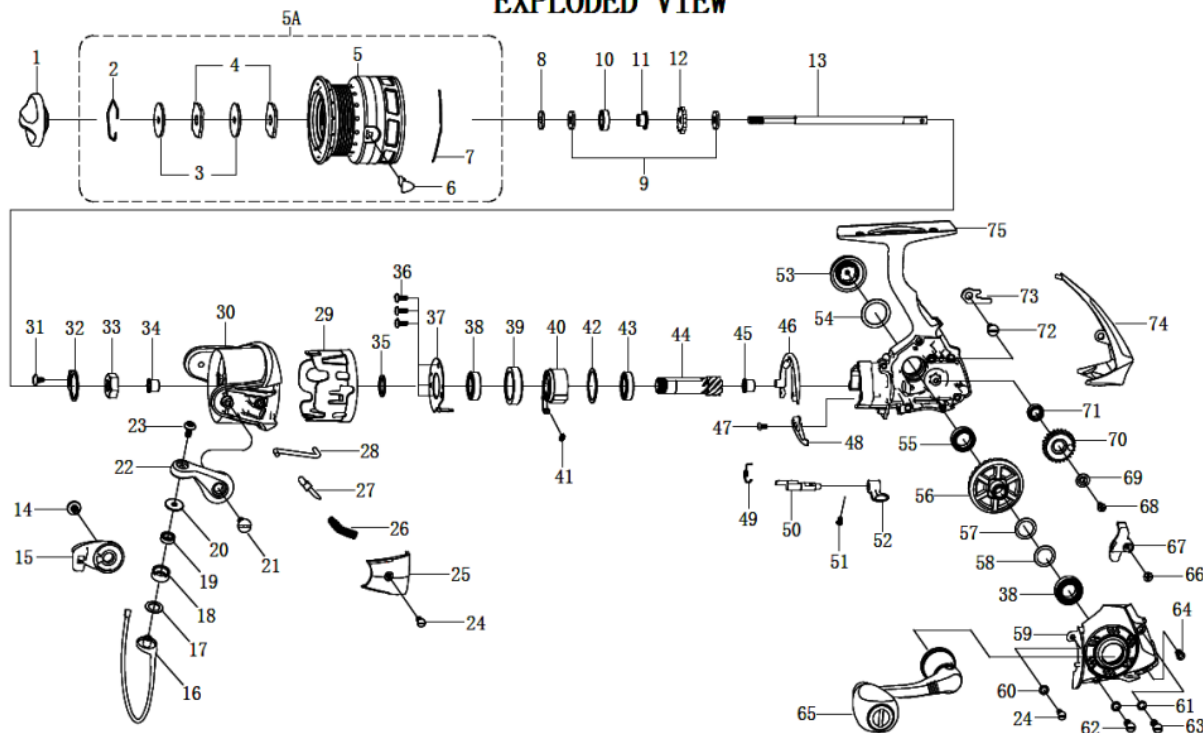

1321665 REVO SPINNING

REVO LT 2000

EXPLODED VIEW

ABU SP REVO LT2000 00

パーツID	パーツ名	価格
1	1338781 DRAG KNOB ASSY	¥1,000
2	1262623 STOP RING	¥300
3	1216514 KEYD DRAG WASHER	¥160
4	1338782 DRAG WASHER	¥200
5	1338800 SPOOL SUB-ASSY	¥2,500
5A	1338801 COMPLETE SPOOL VENTED	¥4,500
6	1216522 LINE CLIP	¥200
7	1216627 LINE CLIP SPRING	¥200
8	1201817 CLICK GEAR WASHER	¥50
9	1200772 MAIN SHAFT WASHER	¥200
10	1200773 BEARING)	¥800
11	1216527 SLEEVE	¥400
12	1216528 CLICK GEAR	¥200
13	1338802 MAIN SHAFT	¥800
14	1216538 SCREW	¥160
15	1338786 BAIL HOLDER	¥300
16	1338787 BAIL WIRE	¥1,000
17	1200780 LINE ROLLER WASHER	¥160
18	1200782 LINE ROLLER	¥500
19	1200781 BEARING	¥600
20	1270808 LINE ROLLER COLLAR	¥200
21	1216532 SCREW	¥200
22	1338788 BAIL ARM	¥300
23	1338789 SCREW	¥200
24	1216534 SCREW	¥160
25	1338790 BAIL ARM COVER	¥300
26	1201835 BAIL ARM SPRING	¥160
27	1201836 BAIL ARM GUIDE	¥100
28	1270828 TRIP PLUNGER	¥200
29	1270829 ROTOR SLEEVE	¥500
30	1338803 ROTOR	¥1,200
31	1201840 SCREW	¥160
32	1201841 ROTOR NUT WASHER	¥200
33	1201842 ROTOR NUT	¥100
34	1225190 BUSHING	¥160
35	1216633 RATCHET WASHER	¥160
36	1201845 SCREW	¥50
37	1201846 BEARING COVER	¥200
38	1224305 BEARING	¥600
39	1200863 BEARING SLEEVE	¥300
40	1223660 ONE WAY CLUTCH	¥800
41	1200805 CLUTCH SPRING	¥200
42	1201852 WASHER	¥100
43	1224309 BEARING	¥600
44	1216634 PINION	¥500
45	1200797 FRAME BUSHING	¥160
46	1241751 ROTOR BRAKE	¥300
47	1201853 SCREW	¥160
48	1216543 N-R CAM	¥200
49	1216544 N-R LEVER SPRING	¥160