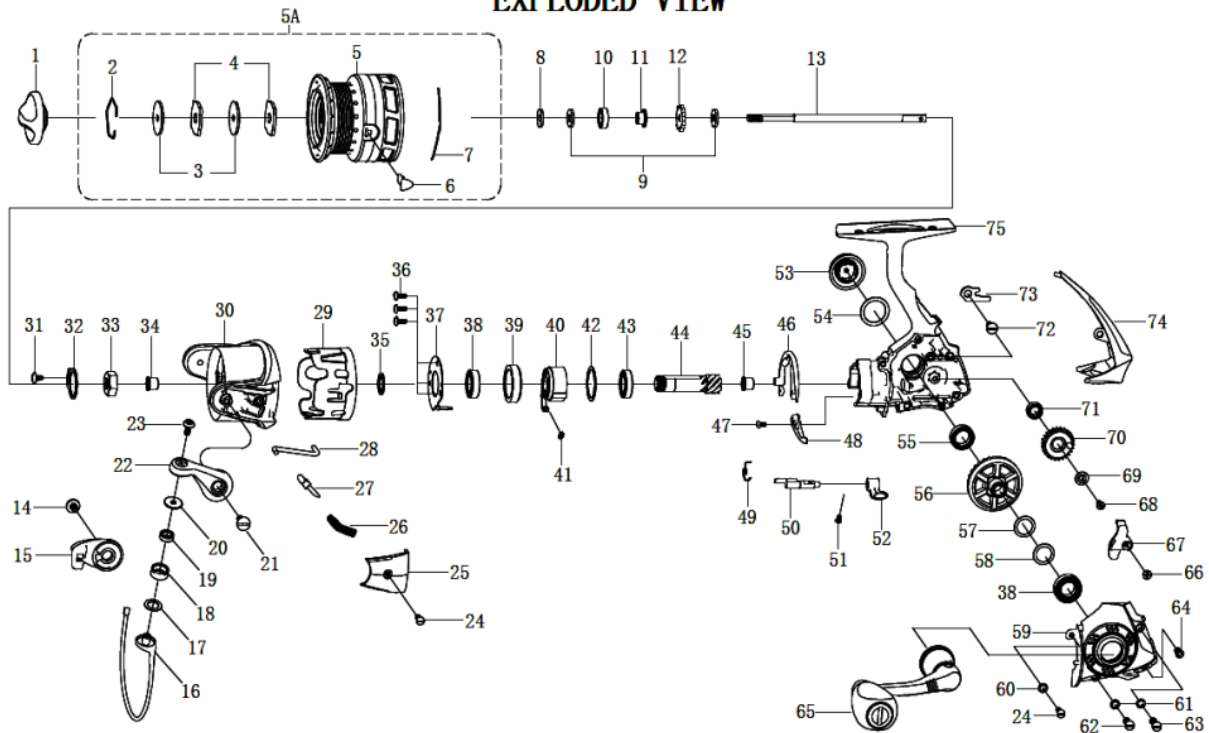

1321665 REVO SPINNING

REVO LT 2000

EXPLODED VIEW

ABU SP REVO LT2000 00

パーツID	パーツ名	価格	
1	1338781	DRAG KNOB ASSY	¥1,000
2	1262623	STOP RING	¥300
3	1216514	KEYD DRAG WASHER	¥160
4	1338782	DRAG WASHER	¥200
5	1338800	SPOOL SUB-ASSY	¥2,500
5A	1338801	COMPLETE SPOOL VENTED	¥4,500
6	1216522	LINE CLIP	¥200
7	1216627	LINE CLIP SPRING	¥200
8	1201817	CLICK GEAR WASHER	¥50
9	1200772	MAIN SHAFT WASHER	¥200
10	1200773	BEARING)	¥800
11	1216527	SLEEVE	¥400
12	1216528	CLICK GEAR	¥200
13	1338802	MAIN SHAFT	¥800
14	1216538	SCREW	¥160
15	1338786	BAIL HOLDER	¥300
16	1338787	BAIL WIRE	¥1,000
17	1200780	LINE ROLLER WASHER	¥160
18	1200782	LINE ROLLER	¥500
19	1200781	BEARING	¥600
20	1270808	LINE ROLLER COLLAR	¥200
21	1216532	SCREW	¥200
22	1338788	BAIL ARM	¥300
23	1338789	SCREW	¥200
24	1216534	SCREW	¥160
25	1338790	BAIL ARM COVER	¥300
26	1201835	BAIL ARM SPRING	¥160
27	1201836	BAIL ARM GUIDE	¥100
28	1270828	TRIP PLUNGER	¥200
29	1270829	ROTOR SLEEVE	¥500
30	1338803	ROTOR	¥1,200
31	1201840	SCREW	¥160
32	1201841	ROTOR NUT WASHER	¥200
33	1201842	ROTOR NUT	¥100
34	1225190	BUSHING	¥160
35	1216633	RATCHET WASHER	¥160
36	1201845	SCREW	¥50
37	1201846	BEARING COVER	¥200
38	1224305	BEARING	¥600
39	1200863	BEARING SLEEVE	¥300
40	1223660	ONE WAY CLUTCH	¥800
41	1200805	CLUTCH SPRING	¥200
42	1201852	WASHER	¥100
43	1224309	BEARING	¥600
44	1216634	PINION	¥500
45	1200797	FRAME BUSHING	¥160
46	1241751	ROTOR BRAKE	¥300
47	1201853	SCREW	¥160
48	1216543	N-R CAM	¥200
49	1216544	N-R LEVER SPRING	¥160