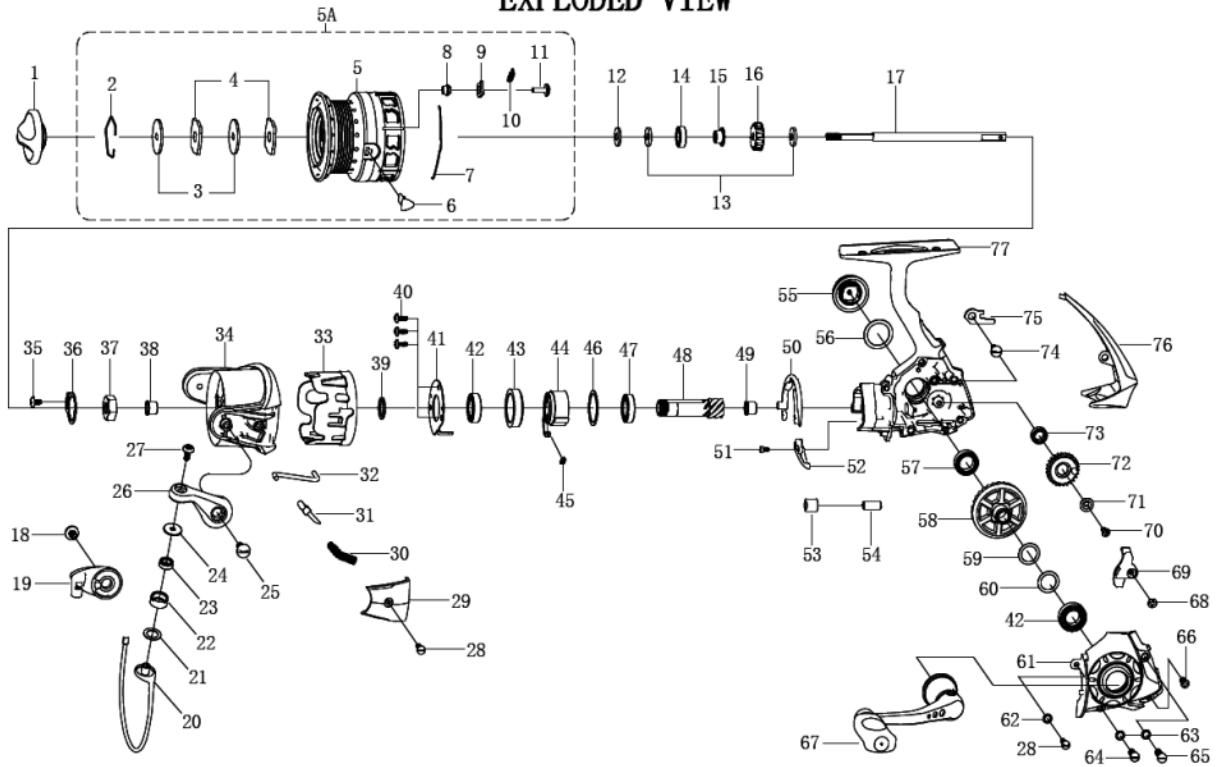

1321667 REVO SPINNING

REVO STUDIOS

EXPLODED VIEW

| パーツID | パーツ名 | 価格 |
|-------|-------------------------------|--------|
| 1 | 1338781 DRAG KNOB ASSY | ¥1,000 |
| 2 | 1262623 STOP RING | ¥300 |
| 3 | 1216514 KEYD DRAG WASHER | ¥160 |
| 4 | 1338782 DRAG WASHER | ¥200 |
| 5 | 1338783 SPOOL SUB-ASSY | ¥3,000 |
| 5A | 1338784 COMPLETE SPOOL VENTED | ¥5,000 |
| 6 | 1216522 LINE CLIP | ¥200 |
| 7 | 1216627 LINE CLIP SPRING | ¥200 |
| 8 | 1241706 CLICK WASHER | ¥160 |
| 9 | 1241707 SPOOL CLICK | ¥200 |
| 10 | 1214415 SPRING | ¥160 |
| 11 | 1258432 SCREW | ¥200 |
| 12 | 1201817 CLICK GEAR WASHER | ¥50 |
| 13 | 1200772 MAIN SHAFT WASHER | ¥200 |
| 14 | 1200773 BEARING) | ¥800 |
| 15 | 1216527 SLEEVE | ¥400 |
| 16 | 1241740 CLICK GEAR | ¥200 |
| 17 | 1338785 MAIN SHAFT | ¥800 |
| 18 | 1216538 SCREW | ¥160 |
| 19 | 1338786 BAIL HOLDER | ¥300 |
| 20 | 1338787 BAIL WIRE | ¥1,000 |
| 21 | 1200780 LINE ROLLER WASHER | ¥160 |
| 22 | 1200782 LINE ROLLER | ¥500 |
| 23 | 1200781 BEARING | ¥600 |
| 24 | 1270808 LINE ROLLER COLLAR | ¥200 |
| 25 | 1216532 SCREW | ¥200 |
| 26 | 1338788 BAIL ARM | ¥300 |
| 27 | 1338789 SCREW | ¥200 |
| 28 | 1216534 SCREW | ¥160 |
| 29 | 1338790 BAIL ARM COVER | ¥300 |
| 30 | 1201835 BAIL ARM SPRING | ¥160 |
| 31 | 1201836 BAIL ARM GUIDE | ¥100 |
| 32 | 1270828 TRIP PLUNGER | ¥200 |
| 33 | 1270829 ROTOR SLEEVE | ¥500 |
| 34 | 1338791 ROTOR | ¥1,500 |
| 35 | 1201840 SCREW | ¥160 |
| 36 | 1201841 ROTOR NUT WASHER | ¥200 |
| 37 | 1201842 ROTOR NUT | ¥100 |
| 38 | 1225190 BUSHING | ¥160 |
| 39 | 1216633 RATCHET WASHER | ¥160 |
| 40 | 1201845 SCREW | ¥50 |
| 41 | 1201846 BEARING COVER | ¥200 |
| 42 | 1224305 BEARING | ¥600 |
| 43 | 1200863 BEARING SLEEVE | ¥300 |
| 44 | 1223660 ONE WAY CLUTCH | ¥800 |
| 45 | 1200805 CLUTCH SPRING | ¥200 |
| 46 | 1201852 WASHER | ¥100 |
| 47 | 1224309 BEARING | ¥600 |
| 48 | 1338792 PINION GEAR | ¥500 |
| 49 | 1200797 FRAME BUSHING | ¥160 |