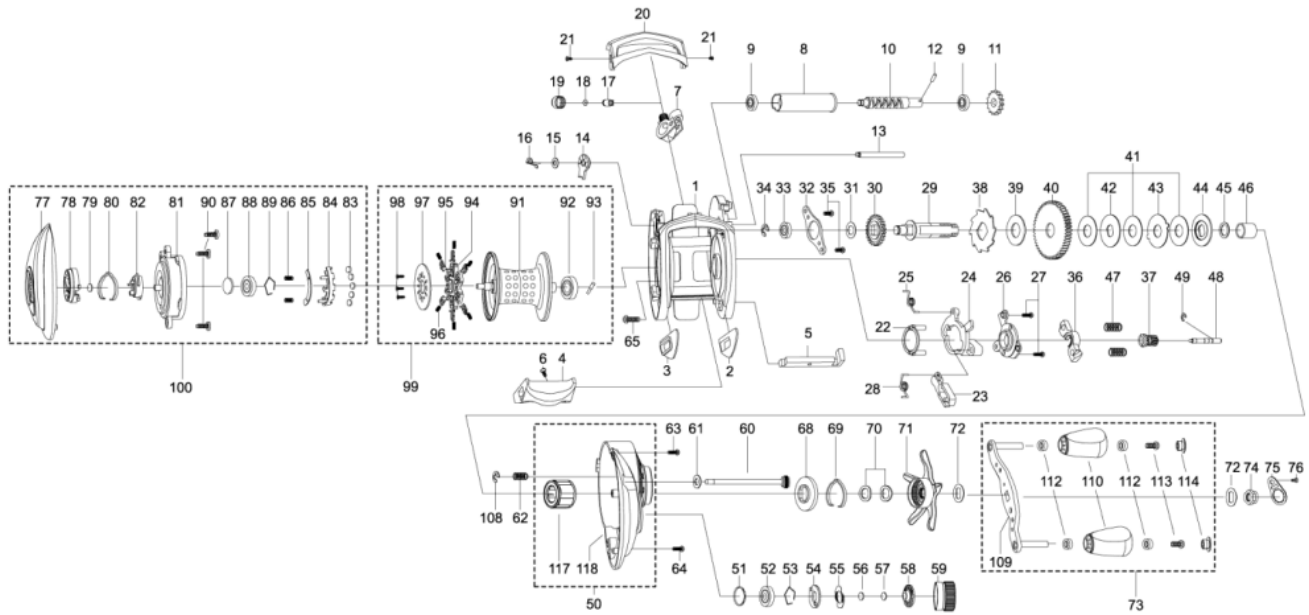

1323389 REVO

OB))REVO ELITE IB ROCKET9

Please specify reel model number and number in reel foot when ordering parts.

Ambassadeur  
RVO3 ELITE IB ROCKET 9 24 00

パーツID	パーツ名	価格
1	1308838 FRAME (K)	¥5,000
2	1125801 SLIDE WASHER	¥100
3	1125802 SLIDE WASHER	¥100
4	1125803 THUMBAR	¥300
5	1124745 THUMBAR SHAFT	¥150
6	1124746 THUMBAR SCREW	¥50
7	1281152 LINE GUIDE	¥500
8	1280905 LEVEL WIND TUBE	¥300
9	1125729 BALLBEARING	¥600
10	1281170 WORM SHAFT	¥1,500
11	1125732 WORM SHAFT GEAR	¥100
12	1125733 WORM SHAFT PIN	¥50
13	1280907 LINE GUIDE SHAFT	¥300
14	1125734 WORM SHAFT PIN HOLDER	¥70
15	1124224 WASHER	¥160
16	1124201 RETAINER	¥50
17	1125735 PAWL	¥300
18	1125736 WASHER	¥50
19	1129323 LINE GUIDE NUT	¥70
20	1281154 FRONT COVER	¥500
21	1125738 SCREW	¥50
22	1125739 YOKE HOLDER	¥100
23	1289969 KICK LEVER	¥300
24	1125741 LIFT CURVE	¥300
25	1185699 CLUTCH SPRING	¥160
26	1203786 KICK LEVER	¥300
27	1125744 SCREW	¥50
28	1125745 KICK LEVER SPRING	¥50
29	1281129 MAIN GEAR SHAFT (K)	¥1,200
30	1251634 LEVEL WIND GEAR	¥160
31	1125747 WASHER	¥50
32	1281130 MAIN GEAR SHAFT PLATE	¥200
33	1187625 SPOOL BALL BEARING	¥800
34	1124201 RETAINER	¥50
35	1185747 SCREW	¥160
36	1281131 YOKE	¥200
37	1308868 PINION	¥1,000
38	1144195 RATCHET	¥150
39	1281133 DRAG WASHER	¥250
40	1341454 MAIN GEAR	¥2,000
41	1281218 DRAG WASHER	¥200
42	1281219 DRAG WASHER	¥200
43	1281220 EAR WASHER	¥200
44	1281221 PRESSURE WASHER (K)	¥400
45	1281136 WASHER	¥160
46	1257782 SLEEVE	¥200
47	1116237 YOKE SPRING	¥50
48	1125766 PINION SHAFT	¥500
49	1116226 RETAINER	¥50
50	1341455 GEAR SIDE COMPLETE	¥5,000