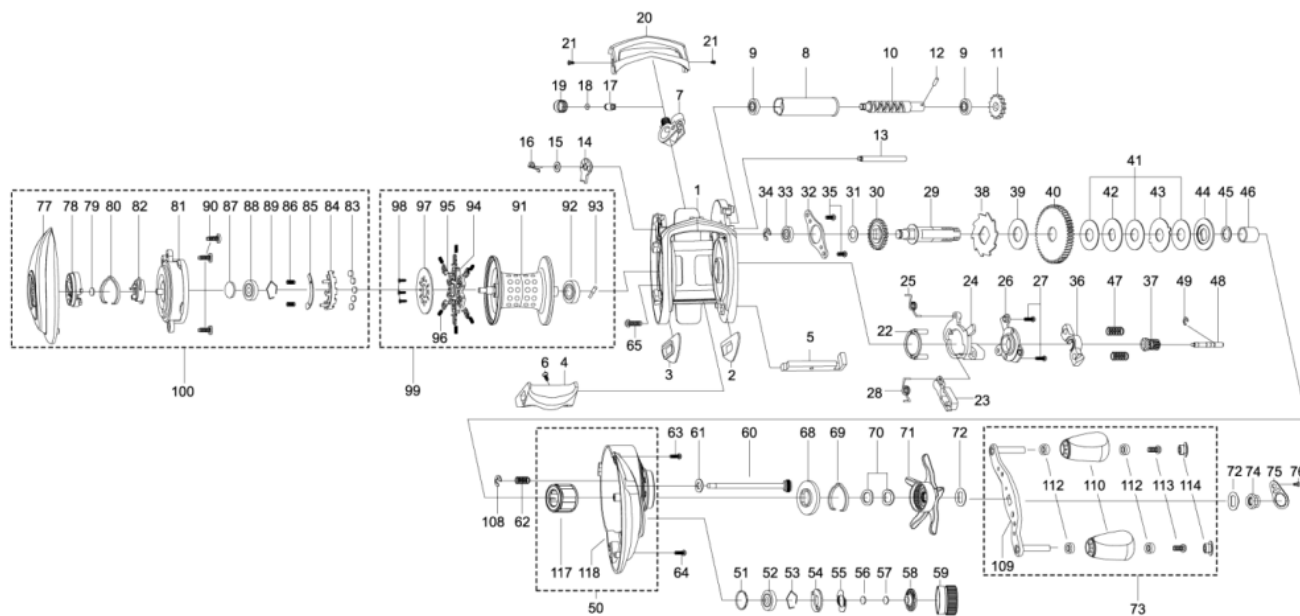

1323389 REVO

OB))REVO ELITE IB ROCKET9

Please specify reel model number and number in reel foot when ordering parts.

Ambassadeur
RVO3 ELITE IB ROCKET 9 24 00

パーツID	パーツ名	価格
1	1308838 FRAME (K)	¥5,000
2	1125801 SLIDE WASHER	¥100
3	1125802 SLIDE WASHER	¥100
4	1125803 THUMBAR	¥300
5	1124745 THUMBAR SHAFT	¥150
6	1124746 THUMBAR SCREW	¥50
7	1281152 LINE GUIDE	¥500
8	1280905 LEVEL WIND TUBE	¥300
9	1125729 BALLBEARING	¥600
10	1281170 WORM SHAFT	¥1,500
11	1125732 WORM SHAFT GEAR	¥100
12	1125733 WORM SHAFT PIN	¥50
13	1280907 LINE GUIDE SHAFT	¥300
14	1125734 WORM SHAFT PIN HOLDER	¥70
15	1124224 WASHER	¥160
16	1124201 RETAINER	¥50
17	1125735 PAWL	¥300
18	1125736 WASHER	¥50
19	1129323 LINE GUIDE NUT	¥70
20	1281154 FRONT COVER	¥500
21	1125738 SCREW	¥50
22	1125739 YOKE HOLDER	¥100
23	1289969 KICK LEVER	¥300
24	1125741 LIFT CURVE	¥300
25	1185699 CLUTCH SPRING	¥160
26	1203786 KICK LEVER	¥300
27	1125744 SCREW	¥50
28	1125745 KICK LEVER SPRING	¥50
29	1281129 MAIN GEAR SHAFT (K)	¥1,200
30	1251634 LEVEL WIND GEAR	¥160
31	1125747 WASHER	¥50
32	1281130 MAIN GEAR SHAFT PLATE	¥200
33	1187625 SPOOL BALL BEARING	¥800
34	1124201 RETAINER	¥50
35	1185747 SCREW	¥160
36	1281131 YOKE	¥200
37	1308868 PINION	¥1,000
38	1144195 RATCHET	¥150
39	1281133 DRAG WASHER	¥250
40	1341454 MAIN GEAR	¥2,000
41	1281218 DRAG WASHER	¥200
42	1281219 DRAG WASHER	¥200
43	1281220 EAR WASHER	¥200
44	1281221 PRESSURE WASHER (K)	¥400
45	1281136 WASHER	¥160
46	1257782 SLEEVE	¥200
47	1116237 YOKE SPRING	¥50
48	1125766 PINION SHAFT	¥500
49	1116226 RETAINER	¥50
50	1341455 GEAR SIDE COMPLETE	¥5,000