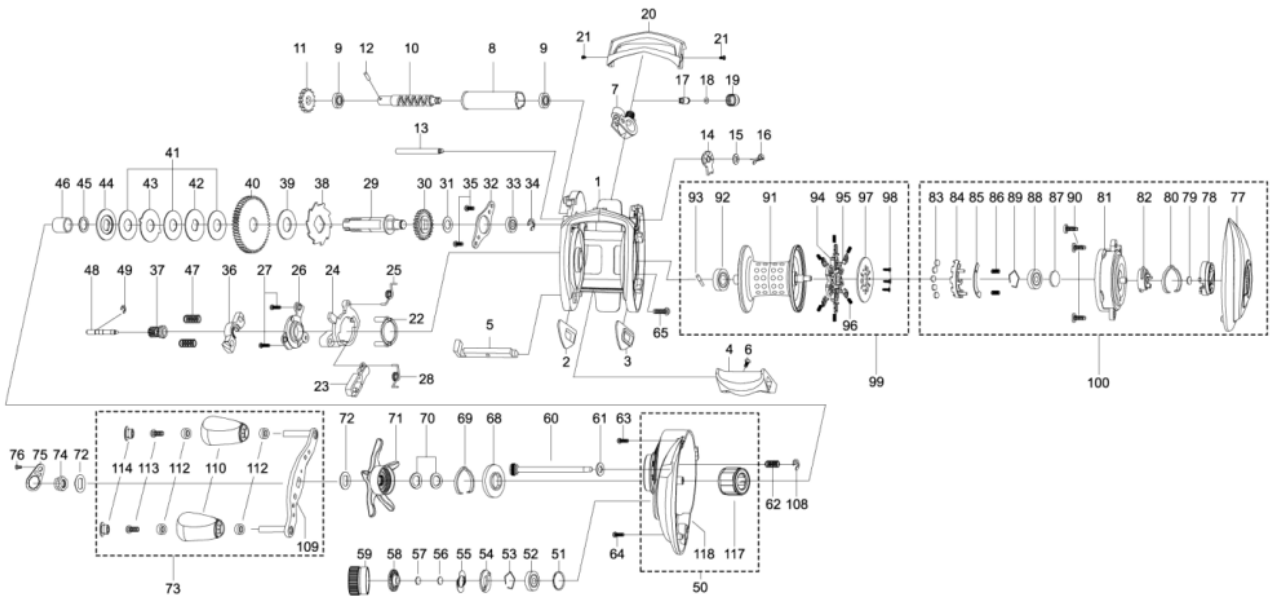

1323390 REVO

OB)REVO ELITE IB ROCKET9-L

Please specify reel model number and number in reel foot when ordering parts.

Ambassadeur
RVO3 ELITE IB ROCKET 9-L 24 00

パーツID	パーツ名	価格
1	1308858 FRAME (K)	¥5,000
2	1125801 SLIDE WASHER	¥100
3	1125802 SLIDE WASHER	¥100
4	1125803 THUMBAR	¥300
5	1127696 THUMBAR SHAFT	¥150
6	1124746 THUMBAR SCREW	¥50
7	1281152 LINE GUIDE	¥500
8	1280905 LEVEL WIND TUBE	¥300
9	1125729 BALLBEARING	¥600
10	1281170 WORM SHAFT	¥1,500
11	1125732 WORM SHAFT GEAR	¥100
12	1125733 WORM SHAFT PIN	¥50
13	1280907 LINE GUIDE SHAFT	¥300
14	1125734 WORM SHAFT PIN HOLDER	¥70
15	1124224 WASHER	¥160
16	1124201 RETAINER	¥50
17	1125735 PAWL	¥300
18	1125736 WASHER	¥50
19	1129323 LINE GUIDE NUT	¥70
20	1281243 FRONT COVER	¥500
21	1125738 SCREW	¥50
22	1125739 YOKE HOLDER	¥100
23	1289971 KICK LEVER	¥300
24	1127698 LIFT CURVE	¥300
25	1200009 CLUTCH SPRING	¥160
26	1203787 KICK LEVER	¥300
27	1125744 SCREW	¥50
28	1127701 KICK LEVER SPRING	¥50
29	1281234 MAIN GEAR SHAFT (K)	¥1,200
30	1251634 LEVEL WIND GEAR	¥160
31	1125747 WASHER	¥50
32	1281130 MAIN GEAR SHAFT PLATE	¥200
33	1187625 SPOOL BALL BEARING	¥800
34	1124201 RETAINER	¥50
35	1185747 SCREW	¥160
36	1281235 YOKE	¥200
37	1308875 PINION	¥1,000
38	1144195 RATCHET	¥150
39	1281133 DRAG WASHER	¥250
40	1341465 MAIN GEAR	¥2,000
41	1281218 DRAG WASHER	¥200
42	1281219 DRAG WASHER	¥200
43	1302687 EAR WASHER	¥200
44	1281221 PRESSURE WASHER (K)	¥400
45	1281136 WASHER	¥160
46	1257782 SLEEVE	¥200
47	1116237 YOKE SPRING	¥50
48	1125766 PINION SHAFT	¥500
49	1116226 RETAINER	¥50
50	1341466 GEAR SIDE COMPLETE	¥5,000