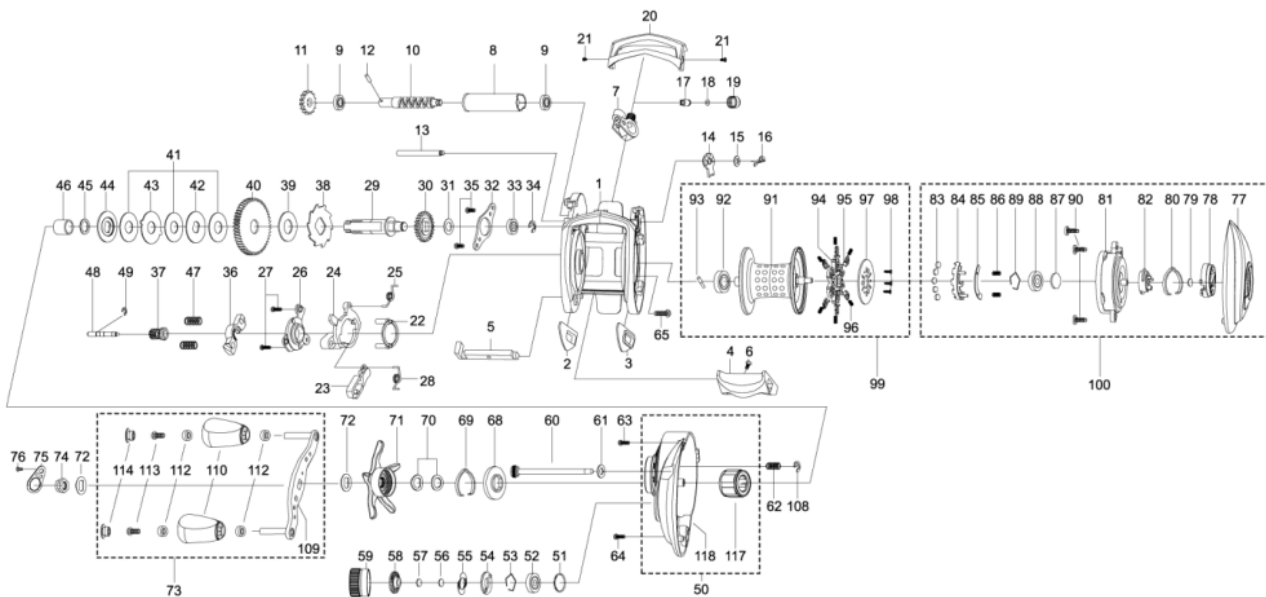

**1323390 REVO**

**OB)REVO ELITE IB ROCKET9-L**

Please specify reel model number and number in reel foot when ordering parts.

**Ambassadeur**  
**RVO3 ELITE IB ROCKET 9-L 24 00**

パーツID	パーツ名	価格
1	1308858 FRAME (K)	¥5,000
2	1125801 SLIDE WASHER	¥100
3	1125802 SLIDE WASHER	¥100
4	1125803 THUMBAR	¥300
5	1127696 THUMBAR SHAFT	¥150
6	1124746 THUMBAR SCREW	¥50
7	1281152 LINE GUIDE	¥500
8	1280905 LEVEL WIND TUBE	¥300
9	1125729 BALLBEARING	¥600
10	1281170 WORM SHAFT	¥1,500
11	1125732 WORM SHAFT GEAR	¥100
12	1125733 WORM SHAFT PIN	¥50
13	1280907 LINE GUIDE SHAFT	¥300
14	1125734 WORM SHAFT PIN HOLDER	¥70
15	1124224 WASHER	¥160
16	1124201 RETAINER	¥50
17	1125735 PAWL	¥300
18	1125736 WASHER	¥50
19	1129323 LINE GUIDE NUT	¥70
20	1281243 FRONT COVER	¥500
21	1125738 SCREW	¥50
22	1125739 YOKE HOLDER	¥100
23	1289971 KICK LEVER	¥300
24	1127698 LIFT CURVE	¥300
25	1200009 CLUTCH SPRING	¥160
26	1203787 KICK LEVER	¥300
27	1125744 SCREW	¥50
28	1127701 KICK LEVER SPRING	¥50
29	1281234 MAIN GEAR SHAFT (K)	¥1,200
30	1251634 LEVEL WIND GEAR	¥160
31	1125747 WASHER	¥50
32	1281130 MAIN GEAR SHAFT PLATE	¥200
33	1187625 SPOOL BALL BEARING	¥800
34	1124201 RETAINER	¥50
35	1185747 SCREW	¥160
36	1281235 YOKE	¥200
37	1308875 PINION	¥1,000
38	1144195 RATCHET	¥150
39	1281133 DRAG WASHER	¥250
40	1341465 MAIN GEAR	¥2,000
41	1281218 DRAG WASHER	¥200
42	1281219 DRAG WASHER	¥200
43	1302687 EAR WASHER	¥200
44	1281221 PRESSURE WASHER (K)	¥400
45	1281136 WASHER	¥160
46	1257782 SLEEVE	¥200
47	1116237 YOKE SPRING	¥50
48	1125766 PINION SHAFT	¥500
49	1116226 RETAINER	¥50
50	1341466 GEAR SIDE COMPLETE	¥5,000