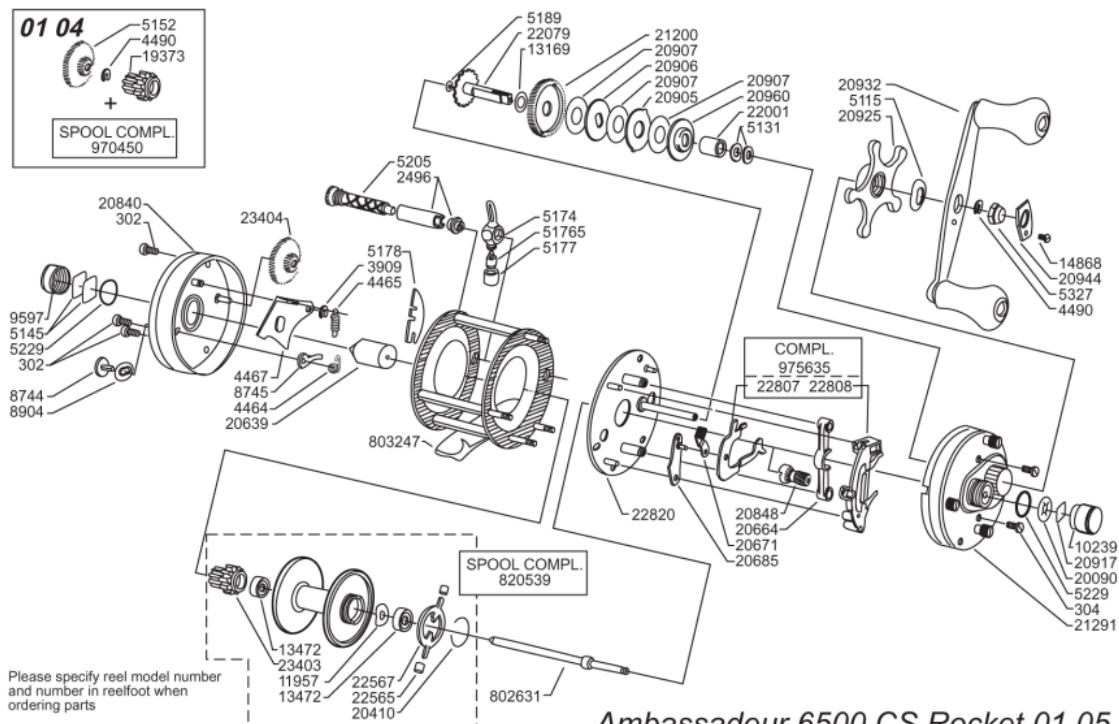

1013985 6500

6500CS ROCKET

パーツID	パーツ名	価格	
1	1308858	FRAME (K)	¥5,000
2	1125801	SLIDE WASHER	¥100
3	1125802	SLIDE WASHER	¥100
4	1125803	THUMBAR	¥300
5	1127696	THUMBAR SHAFT	¥150
6	1124746	THUMBAR SCREW	¥50
7	1281152	LINE GUIDE	¥500
8	1280905	LEVEL WIND TUBE	¥300
9	1125729	BALLBEARING	¥600
10	1281170	WORM SHAFT	¥1,500
11	1125732	WORM SHAFT GEAR	¥100
12	1125733	WORM SHAFT PIN	¥50
13	1280907	LINE GUIDE SHAFT	¥300
14	1125734	WORM SHAFT PIN HOLDER	¥70
15	1124224	WASHER	¥160
16	1124201	RETAINER	¥50
17	1125735	PAWL	¥300
18	1125736	WASHER	¥50
19	1129323	LINE GUIDE NUT	¥70
20	1281243	FRONT COVER	¥500
21	1125738	SCREW	¥50
22	1125739	YOKE HOLDER	¥100
23	1289971	KICK LEVER	¥300
24	1127698	LIFT CURVE	¥300
25	1200009	CLUTCH SPRING	¥160
26	1203787	KICK LEVER	¥300
27	1125744	SCREW	¥50
28	1127701	KICK LEVER SPRING	¥50
29	1281234	MAIN GEAR SHAFT (K)	¥1,200
30	1251634	LEVEL WIND GEAR	¥160
31	1125747	WASHER	¥50
32	1281130	MAIN GEAR SHAFT PLATE	¥200
33	1187625	SPOOL BALL BEARING	¥800
34	1124201	RETAINER	¥50
35	1185747	SCREW	¥160
36	1281235	YOKE	¥200
37	1281250	PINION (K)	¥1,000
38	1144195	RATCHET	¥150
39	1281133	DRAG WASHER	¥250
40	1302692	MAIN GEAR (K)	¥2,000
41	1281218	DRAG WASHER	¥200
42	1281219	DRAG WASHER	¥200
43	1302687	EAR WASHER	¥200
44	1281221	PRESSURE WASHER (K)	¥400
45	1281136	WASHER	¥160
46	1257782	SLEEVE	¥200
47	1116237	YOKE SPRING	¥50
48	1125766	PINION SHAFT	¥500
49	1116226	RETAINER	¥50
50	1341477	GEAR SIDE COMPLETE	¥5,000