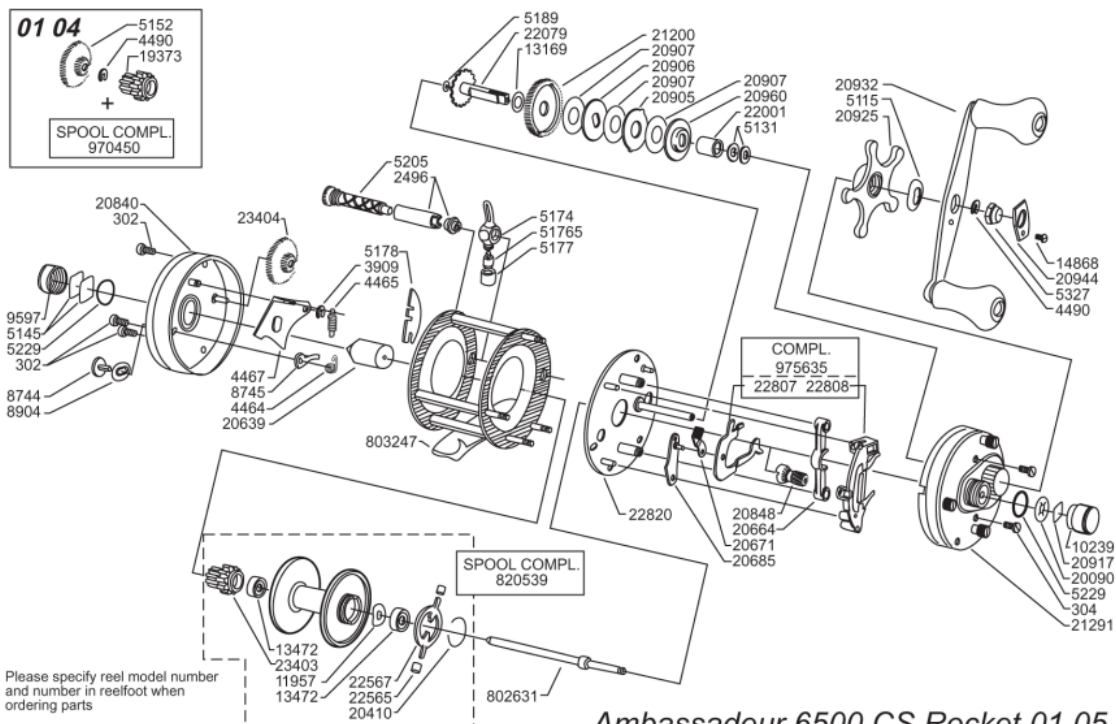

1013985 6500

6500CS ROCKET

| パーツID | パーツ名 | 価格 |
|-------|-------------------------------|--------|
| 1 | 1308858 FRAME (K) | ¥5,000 |
| 2 | 1125801 SLIDE WASHER | ¥100 |
| 3 | 1125802 SLIDE WASHER | ¥100 |
| 4 | 1125803 THUMBAR | ¥300 |
| 5 | 1127696 THUMBAR SHAFT | ¥150 |
| 6 | 1124746 THUMBAR SCREW | ¥50 |
| 7 | 1281152 LINE GUIDE | ¥500 |
| 8 | 1280905 LEVEL WIND TUBE | ¥300 |
| 9 | 1125729 BALLBEARING | ¥600 |
| 10 | 1281170 WORM SHAFT | ¥1,500 |
| 11 | 1125732 WORM SHAFT GEAR | ¥100 |
| 12 | 1125733 WORM SHAFT PIN | ¥50 |
| 13 | 1280907 LINE GUIDE SHAFT | ¥300 |
| 14 | 1125734 WORM SHAFT PIN HOLDER | ¥70 |
| 15 | 1124224 WASHER | ¥160 |
| 16 | 1124201 RETAINER | ¥50 |
| 17 | 1125735 PAWL | ¥300 |
| 18 | 1125736 WASHER | ¥50 |
| 19 | 1129323 LINE GUIDE NUT | ¥70 |
| 20 | 1281243 FRONT COVER | ¥500 |
| 21 | 1125738 SCREW | ¥50 |
| 22 | 1125739 YOKE HOLDER | ¥100 |
| 23 | 1289971 KICK LEVER | ¥300 |
| 24 | 1127698 LIFT CURVE | ¥300 |
| 25 | 1200009 CLUTCH SPRING | ¥160 |
| 26 | 1203787 KICK LEVER | ¥300 |
| 27 | 1125744 SCREW | ¥50 |
| 28 | 1127701 KICK LEVER SPRING | ¥50 |
| 29 | 1281234 MAIN GEAR SHAFT (K) | ¥1,200 |
| 30 | 1251634 LEVEL WIND GEAR | ¥160 |
| 31 | 1125747 WASHER | ¥50 |
| 32 | 1281130 MAIN GEAR SHAFT PLATE | ¥200 |
| 33 | 1187625 SPOOL BALL BEARING | ¥800 |
| 34 | 1124201 RETAINER | ¥50 |
| 35 | 1185747 SCREW | ¥160 |
| 36 | 1281235 YOKE | ¥200 |
| 37 | 1281250 PINION (K) | ¥1,000 |
| 38 | 1144195 RATCHET | ¥150 |
| 39 | 1281133 DRAG WASHER | ¥250 |
| 40 | 1302692 MAIN GEAR (K) | ¥2,000 |
| 41 | 1281218 DRAG WASHER | ¥200 |
| 42 | 1281219 DRAG WASHER | ¥200 |
| 43 | 1302687 EAR WASHER | ¥200 |
| 44 | 1281221 PRESSURE WASHER (K) | ¥400 |
| 45 | 1281136 WASHER | ¥160 |
| 46 | 1257782 SLEEVE | ¥200 |
| 47 | 1116237 YOKE SPRING | ¥50 |
| 48 | 1125766 PINION SHAFT | ¥500 |
| 49 | 1116226 RETAINER | ¥50 |
| 50 | 1341477 GEAR SIDE COMPLETE | ¥5,000 |