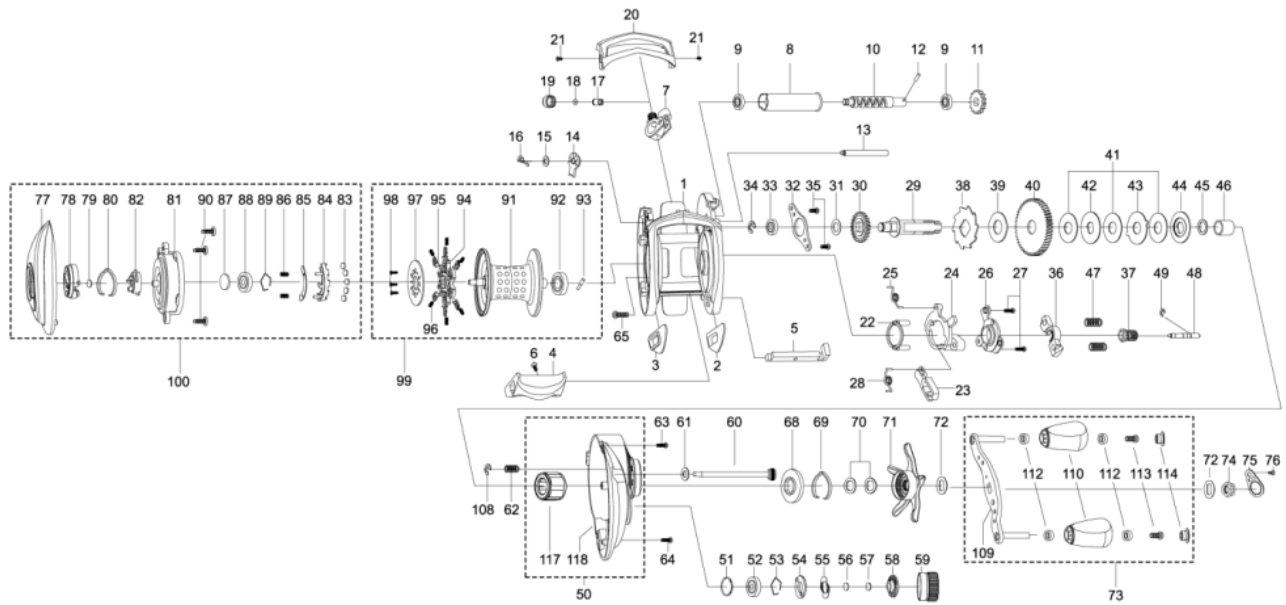

1323393 REVO

OB))REVO ELITE IB 5

Please specify reel model number and number in reel foot when ordering parts.

Ambassadeur RVO3 ELITE IB 5 24 00

パーツID	パーツ名	価格
1	1308838 FRAME (K)	¥5,000
2	1125801 SLIDE WASHER	¥100
3	1125802 SLIDE WASHER	¥100
4	1125803 THUMBAR	¥300
5	1124745 THUMBAR SHAFT	¥150
6	1124746 THUMBAR SCREW	¥50
7	1281152 LINE GUIDE	¥500
8	1280905 LEVEL WIND TUBE	¥300
9	1125729 BALLBEARING	¥600
10	1281170 WORM SHAFT	¥1,500
11	1125732 WORM SHAFT GEAR	¥100
12	1125733 WORM SHAFT PIN	¥50
13	1280907 LINE GUIDE SHAFT	¥300
14	1125734 WORM SHAFT PIN HOLDER	¥70
15	1124224 WASHER	¥160
16	1124201 RETAINER	¥50
17	1125735 PAWL	¥300
18	1125736 WASHER	¥50
19	1129323 LINE GUIDE NUT	¥70
20	1281154 FRONT COVER	¥500
21	1125738 SCREW	¥50
22	1125739 YOKE HOLDER	¥100
23	1289969 KICK LEVER	¥300
24	1125741 LIFT CURVE	¥300
25	1185699 CLUTCH SPRING	¥160
26	1203786 KICK LEVER	¥300
27	1125744 SCREW	¥50
28	1125745 KICK LEVER SPRING	¥50
29	1281129 MAIN GEAR SHAFT (K)	¥1,200
30	1251634 LEVEL WIND GEAR	¥160
31	1125747 WASHER	¥50
32	1281130 MAIN GEAR SHAFT PLATE	¥200
33	1187625 SPOOL BALL BEARING	¥800
34	1124201 RETAINER	¥50
35	1185747 SCREW	¥160
36	1281131 YOKE	¥200
37	1302680 PINION (K)	¥1,000
38	1144195 RATCHET	¥150
39	1281133 DRAG WASHER	¥250
40	1302681 MAIN GEAR (K)	¥2,000
41	1281218 DRAG WASHER	¥200
42	1281219 DRAG WASHER	¥200
43	1281220 EAR WASHER	¥200
44	1281221 PRESSURE WASHER (K)	¥400
45	1281136 WASHER	¥160
46	1257782 SLEEVE	¥200
47	1116237 YOKE SPRING	¥50
48	1125766 PINION SHAFT	¥500
49	1116226 RETAINER	¥50
50	1341479 GEAR SIDE COMPLETE	¥5,000