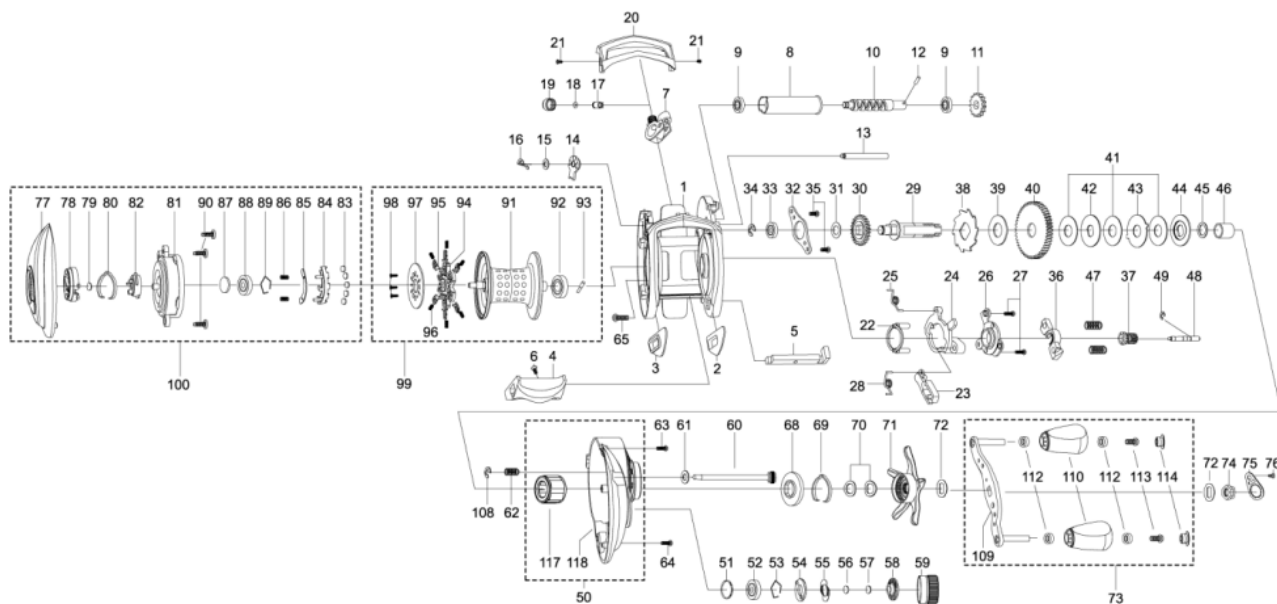

1323393 REVO

OB))REVO ELITE IB 5

Please specify reel model number and number in reel foot when ordering parts.

Ambassadeur RVO3 ELITE IB 5 24 00

パーツID	パーツ名	価格
1	1308838 FRAME (K)	¥5,000
2	1125801 SLIDE WASHER	¥100
3	1125802 SLIDE WASHER	¥100
4	1125803 THUMBAR	¥300
5	1124745 THUMBAR SHAFT	¥150
6	1124746 THUMBAR SCREW	¥50
7	1281152 LINE GUIDE	¥500
8	1280905 LEVEL WIND TUBE	¥300
9	1125729 BALLBEARING	¥600
10	1281170 WORM SHAFT	¥1,500
11	1125732 WORM SHAFT GEAR	¥100
12	1125733 WORM SHAFT PIN	¥50
13	1280907 LINE GUIDE SHAFT	¥300
14	1125734 WORM SHAFT PIN HOLDER	¥70
15	1124224 WASHER	¥160
16	1124201 RETAINER	¥50
17	1125735 PAWL	¥300
18	1125736 WASHER	¥50
19	1129323 LINE GUIDE NUT	¥70
20	1281154 FRONT COVER	¥500
21	1125738 SCREW	¥50
22	1125739 YOKE HOLDER	¥100
23	1289969 KICK LEVER	¥300
24	1125741 LIFT CURVE	¥300
25	1185699 CLUTCH SPRING	¥160
26	1203786 KICK LEVER	¥300
27	1125744 SCREW	¥50
28	1125745 KICK LEVER SPRING	¥50
29	1281129 MAIN GEAR SHAFT (K)	¥1,200
30	1251634 LEVEL WIND GEAR	¥160
31	1125747 WASHER	¥50
32	1281130 MAIN GEAR SHAFT PLATE	¥200
33	1187625 SPOOL BALL BEARING	¥800
34	1124201 RETAINER	¥50
35	1185747 SCREW	¥160
36	1281131 YOKE	¥200
37	1302680 PINION (K)	¥1,000
38	1144195 RATCHET	¥150
39	1281133 DRAG WASHER	¥250
40	1302681 MAIN GEAR (K)	¥2,000
41	1281218 DRAG WASHER	¥200
42	1281219 DRAG WASHER	¥200
43	1281220 EAR WASHER	¥200
44	1281221 PRESSURE WASHER (K)	¥400
45	1281136 WASHER	¥160
46	1257782 SLEEVE	¥200
47	1116237 YOKE SPRING	¥50
48	1125766 PINION SHAFT	¥500
49	1116226 RETAINER	¥50
50	1341479 GEAR SIDE COMPLETE	¥5,000