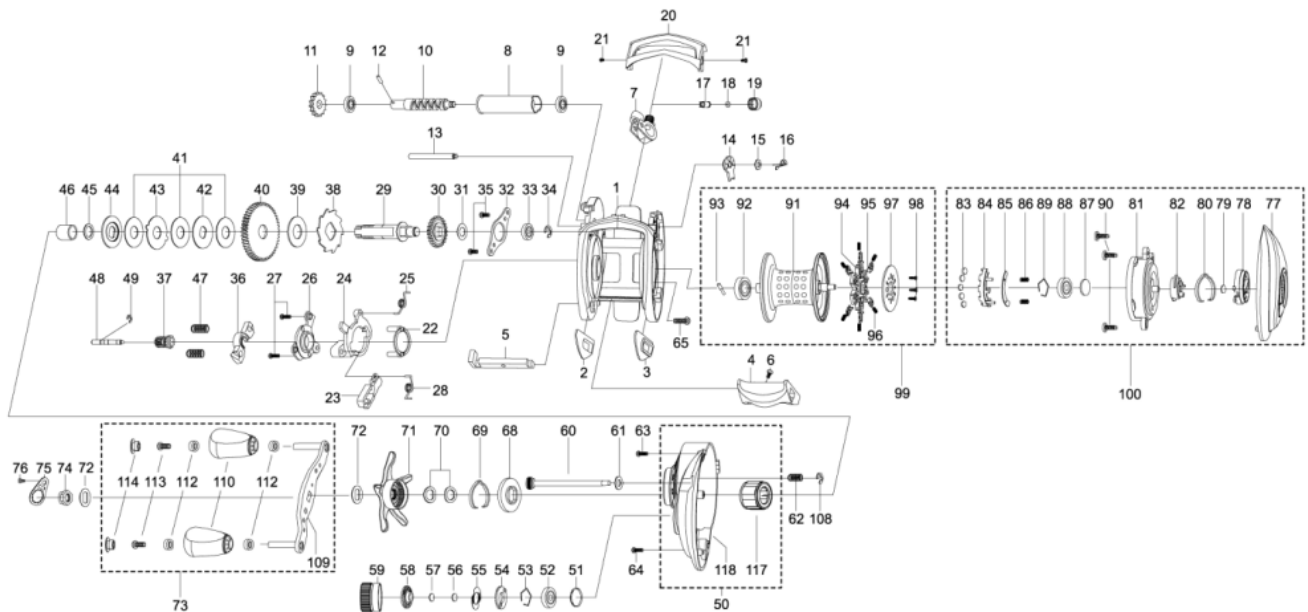

1323394 REVO

OB))REVO ELITE IB 5-L

Please specify reel model number and number in reel foot when ordering parts.

Ambassadeur RVO3 ELITE IB 5-L 24 00

パーツID	パーツ名	価格
1	1308858 FRAME (K)	¥5,000
2	1125801 SLIDE WASHER	¥100
3	1125802 SLIDE WASHER	¥100
4	1125803 THUMBAR	¥300
5	1127696 THUMBAR SHAFT	¥150
6	1124746 THUMBAR SCREW	¥50
7	1281152 LINE GUIDE	¥500
8	1280905 LEVEL WIND TUBE	¥300
9	1125729 BALLBEARING	¥600
10	1281170 WORM SHAFT	¥1,500
11	1125732 WORM SHAFT GEAR	¥100
12	1125733 WORM SHAFT PIN	¥50
13	1280907 LINE GUIDE SHAFT	¥300
14	1125734 WORM SHAFT PIN HOLDER	¥70
15	1124224 WASHER	¥160
16	1124201 RETAINER	¥50
17	1125735 PAWL	¥300
18	1125736 WASHER	¥50
19	1129323 LINE GUIDE NUT	¥70
20	1281243 FRONT COVER	¥500
21	1125738 SCREW	¥50
22	1125739 YOKE HOLDER	¥100
23	1289971 KICK LEVER	¥300
24	1127698 LIFT CURVE	¥300
25	1200009 CLUTCH SPRING	¥160
26	1203787 KICK LEVER	¥300
27	1125744 SCREW	¥50
28	1127701 KICK LEVER SPRING	¥50
29	1281234 MAIN GEAR SHAFT (K)	¥1,200
30	1251634 LEVEL WIND GEAR	¥160
31	1125747 WASHER	¥50
32	1281130 MAIN GEAR SHAFT PLATE	¥200
33	1187625 SPOOL BALL BEARING	¥800
34	1124201 RETAINER	¥50
35	1185747 SCREW	¥160
36	1281235 YOKE	¥200
37	1302699 PINION (K)	¥1,000
38	1144195 RATCHET	¥150
39	1281133 DRAG WASHER	¥250
40	1302700 MAIN GEAR (K)	¥2,000
41	1281218 DRAG WASHER	¥200
42	1281219 DRAG WASHER	¥200
43	1302687 EAR WASHER	¥200
44	1281221 PRESSURE WASHER (K)	¥400
45	1281136 WASHER	¥160
46	1257782 SLEEVE	¥200
47	1116237 YOKE SPRING	¥50
48	1125766 PINION SHAFT	¥500
49	1116226 RETAINER	¥50
50	1341484 GEAR SIDE COMPLETE	¥5,000