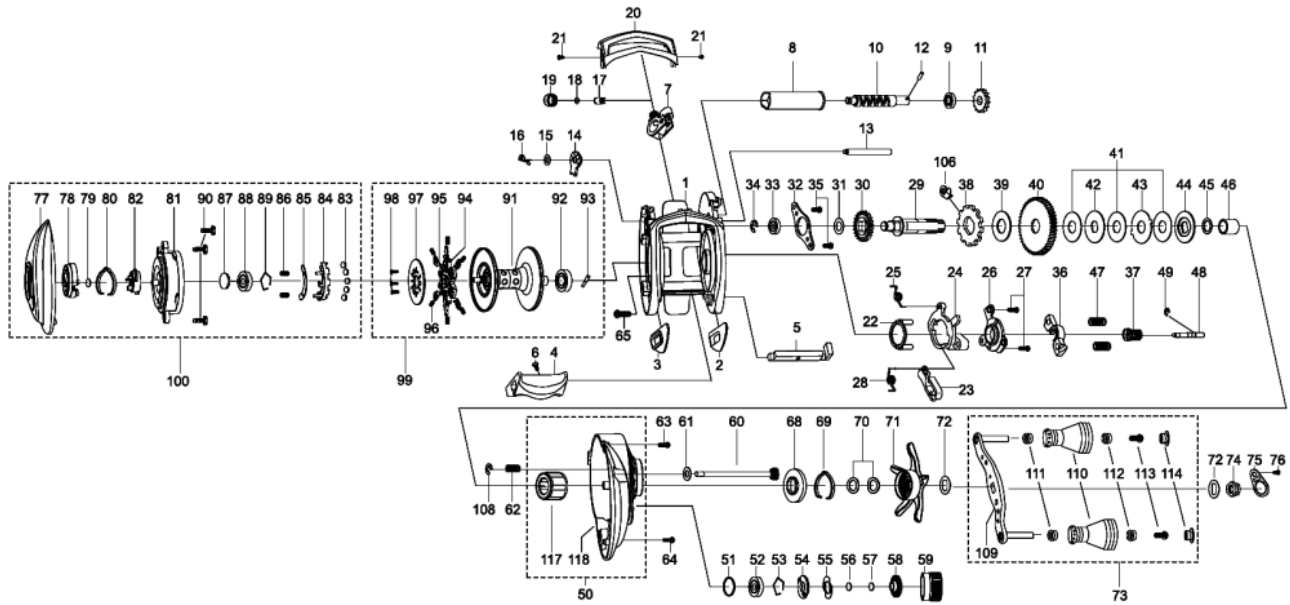

1324529 REVO

OB))REVO BEAST

パーツID	パーツ名	価格	
1	1347111	FRAME	¥5,000
2	1125801	SLIDE WASHER	¥100
3	1125802	SLIDE WASHER	¥100
4	1125803	THUMBAR	¥300
5	1124745	THUMBAR SHAFT	¥150
6	1124746	THUMBAR SCREW	¥50
7	1281152	LINE GUIDE	¥500
8	1280905	LEVEL WIND TUBE	¥300
9	1132853	BALL BEARING	¥600
10	1280906	WORM SHAFT	¥1,500
11	1125732	WORM SHAFT GEAR	¥100
12	1125733	WORM SHAFT PIN	¥50
13	1280907	LINE GUIDE SHAFT	¥300
14	1125734	WORM SHAFT PIN HOLDER	¥70
15	1124224	WASHER	¥160
16	1124201	RETAINER	¥50
17	1125806	PAWL	¥300
18	1125736	WASHER	¥50
19	1129323	LINE GUIDE NUT	¥70
20	1280908	FRONT COVER	¥500
21	1125738	SCREW	¥50
22	1125739	YOKE HOLDER	¥100
23	1289969	KICK LEVER	¥300
24	1125741	LIFT CURVE	¥300
25	1185699	CLUTCH SPRING	¥160
26	1203786	KICK LEVER	¥300
27	1125744	SCREW	¥50
28	1125745	KICK LEVER SPRING	¥50
29	1347112	MAIN GEAR SHAFT	¥1,200
30	1251634	LEVEL WIND GEAR	¥160
31	1125747	WASHER	¥50
32	1281130	MAIN GEAR SHAFT PLATE	¥200
33	1281216	BALL BEARING	¥600
34	1124201	RETAINER	¥50
35	1185747	SCREW	¥160
36	1281131	YOKE	¥200
37	1281166	PINION (K)	¥1,000
38	1144195	RATCHET	¥150
39	1281133	DRAG WASHER	¥250
40	1204949	DRIVE GEAR	¥1,500
41	1347113	DRAG WASHER	¥200
42	1204951	D WASHER	¥150
43	1204952	A WASHER	¥150
44	1204953	PRESSURE WASHER	¥150
45	1144185	WASHER	¥50
46	1257782	SLEEVE	¥200
47	1116237	YOKE SPRING	¥50
48	1125766	PINION SHAFT	¥500
49	1116226	RETAINER	¥50
50	1347114	GEAR SIDE COMPLETE	¥5,000