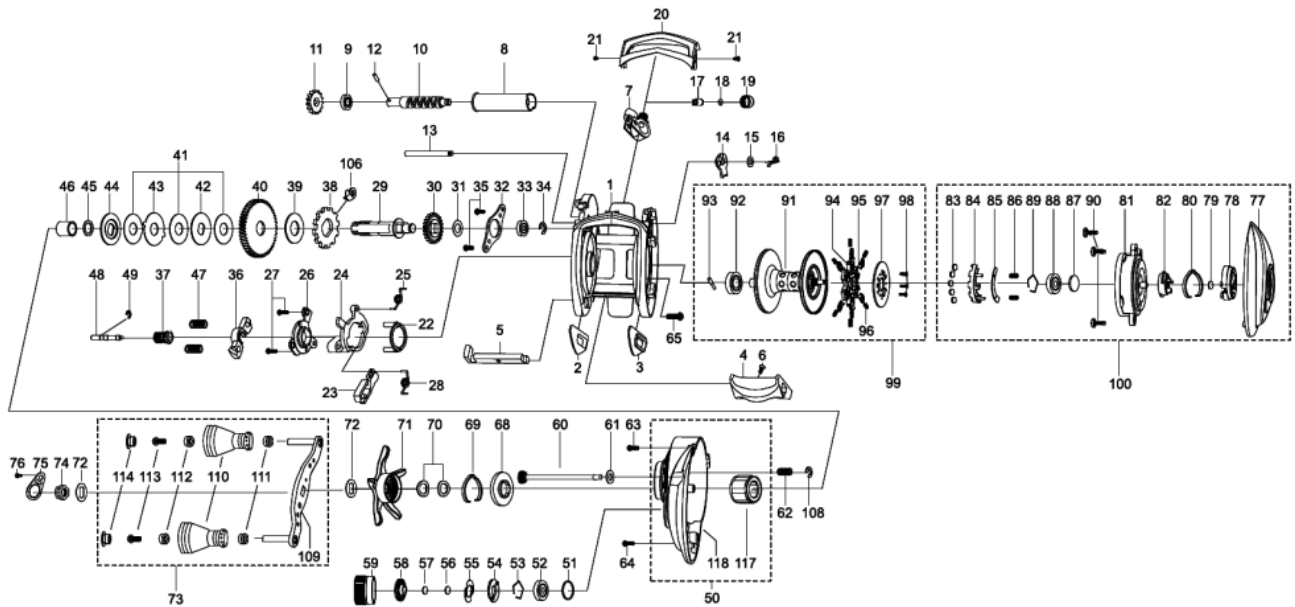

1339959 REVO

OB))REVO BEAST-L

Please specify reel model number and number in reel foot when ordering parts.

Ambassadeur RVO3 BEAST-L 24 00

パーツID	パーツ名	価格	
1	1360891	FRAME	¥5,000
2	1125801	SLIDE WASHER	¥100
3	1125802	SLIDE WASHER	¥100
4	1125803	THUMBAR	¥300
5	1127696	THUMBAR SHAFT	¥150
6	1124746	THUMBAR SCREW	¥50
7	1281152	LINE GUIDE	¥500
8	1280905	LEVEL WIND TUBE	¥300
9	1132853	BALL BEARING	¥600
10	1280906	WORM SHAFT	¥1,500
11	1125732	WORM SHAFT GEAR	¥100
12	1125733	WORM SHAFT PIN	¥50
13	1280907	LINE GUIDE SHAFT	¥300
14	1125734	WORM SHAFT PIN HOLDER	¥70
15	1124224	WASHER	¥160
16	1124201	RETAINER	¥50
17	1125806	PAWL	¥300
18	1125736	WASHER	¥50
19	1129323	LINE GUIDE NUT	¥70
20	1281233	FRONT COVER	¥500
21	1125738	SCREW	¥50
22	1125739	YOKE HOLDER	¥100
23	1289971	KICK LEVER	¥300
24	1127698	LIFT CURVE	¥300
25	1200009	CLUTCH SPRING	¥160
26	1203787	KICK LEVER	¥300
27	1125744	SCREW	¥50
28	1127701	KICK LEVER SPRING	¥50
29	1360892	MAIN GEAR SHAFT	¥1,200
30	1251634	LEVEL WIND GEAR	¥160
31	1125747	WASHER	¥50
32	1281130	MAIN GEAR SHAFT PLATE	¥200
33	1281216	BALL BEARING	¥600
34	1124201	RETAINER	¥50
35	1185747	SCREW	¥160
36	1281235	YOKE	¥200
37	1281250	PINION (K)	¥1,000
38	1144195	RATCHET	¥150
39	1281133	DRAG WASHER	¥250
40	1245802	DRIVE GEAR	¥1,500
41	1347113	DRAG WASHER	¥200
42	1204951	D WASHER	¥150
43	1204952	A WASHER	¥150
44	1204953	PRESSURE WASHER	¥150
45	1144185	WASHER	¥50
46	1257782	SLEEVE	¥200
47	1116237	YOKE SPRING	¥50
48	1125766	PINION SHAFT	¥500
49	1116226	RETAINER	¥50
50	1360893	GEAR SIDE COMPLETE	¥5,000