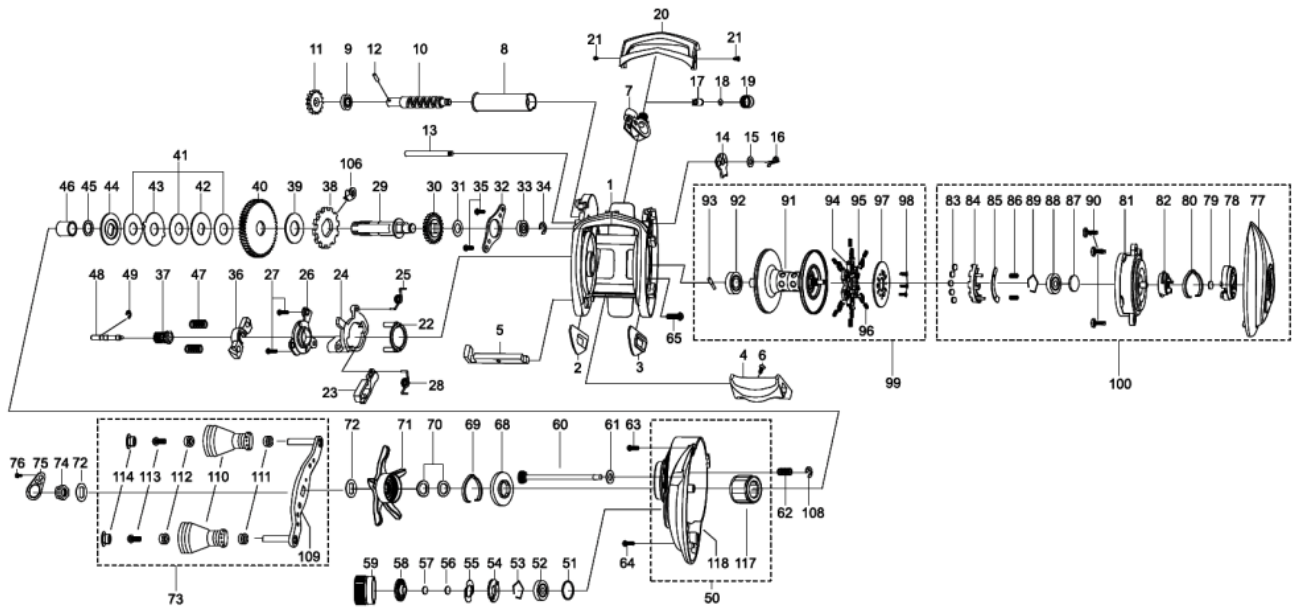

1339959 REVO

OB)REVO BEAST-L

Please specify reel model number and number in reel foot when ordering parts.

Ambassadeur RVO3 BEAST-L 24 00

パーツID	パーツ名	価格
1	1360891 FRAME	¥5,000
2	1125801 SLIDE WASHER	¥100
3	1125802 SLIDE WASHER	¥100
4	1125803 THUMBAR	¥300
5	1127696 THUMBAR SHAFT	¥150
6	1124746 THUMBAR SCREW	¥50
7	1281152 LINE GUIDE	¥500
8	1280905 LEVEL WIND TUBE	¥300
9	1132853 BALL BEARING	¥600
10	1280906 WORM SHAFT	¥1,500
11	1125732 WORM SHAFT GEAR	¥100
12	1125733 WORM SHAFT PIN	¥50
13	1280907 LINE GUIDE SHAFT	¥300
14	1125734 WORM SHAFT PIN HOLDER	¥70
15	1124224 WASHER	¥160
16	1124201 RETAINER	¥50
17	1125806 PAWL	¥300
18	1125736 WASHER	¥50
19	1129323 LINE GUIDE NUT	¥70
20	1281233 FRONT COVER	¥500
21	1125738 SCREW	¥50
22	1125739 YOKE HOLDER	¥100
23	1289971 KICK LEVER	¥300
24	1127698 LIFT CURVE	¥300
25	1200009 CLUTCH SPRING	¥160
26	1203787 KICK LEVER	¥300
27	1125744 SCREW	¥50
28	1127701 KICK LEVER SPRING	¥50
29	1360892 MAIN GEAR SHAFT	¥1,200
30	1251634 LEVEL WIND GEAR	¥160
31	1125747 WASHER	¥50
32	1281130 MAIN GEAR SHAFT PLATE	¥200
33	1281216 BALL BEARING	¥600
34	1124201 RETAINER	¥50
35	1185747 SCREW	¥160
36	1281235 YOKE	¥200
37	1281250 PINION (K)	¥1,000
38	1144195 RATCHET	¥150
39	1281133 DRAG WASHER	¥250
40	1245802 DRIVE GEAR	¥1,500
41	1347113 DRAG WASHER	¥200
42	1204951 D WASHER	¥150
43	1204952 A WASHER	¥150
44	1204953 PRESSURE WASHER	¥150
45	1144185 WASHER	¥50
46	1257782 SLEEVE	¥200
47	1116237 YOKE SPRING	¥50
48	1125766 PINION SHAFT	¥500
49	1116226 RETAINER	¥50
50	1360893 GEAR SIDE COMPLETE	¥5,000