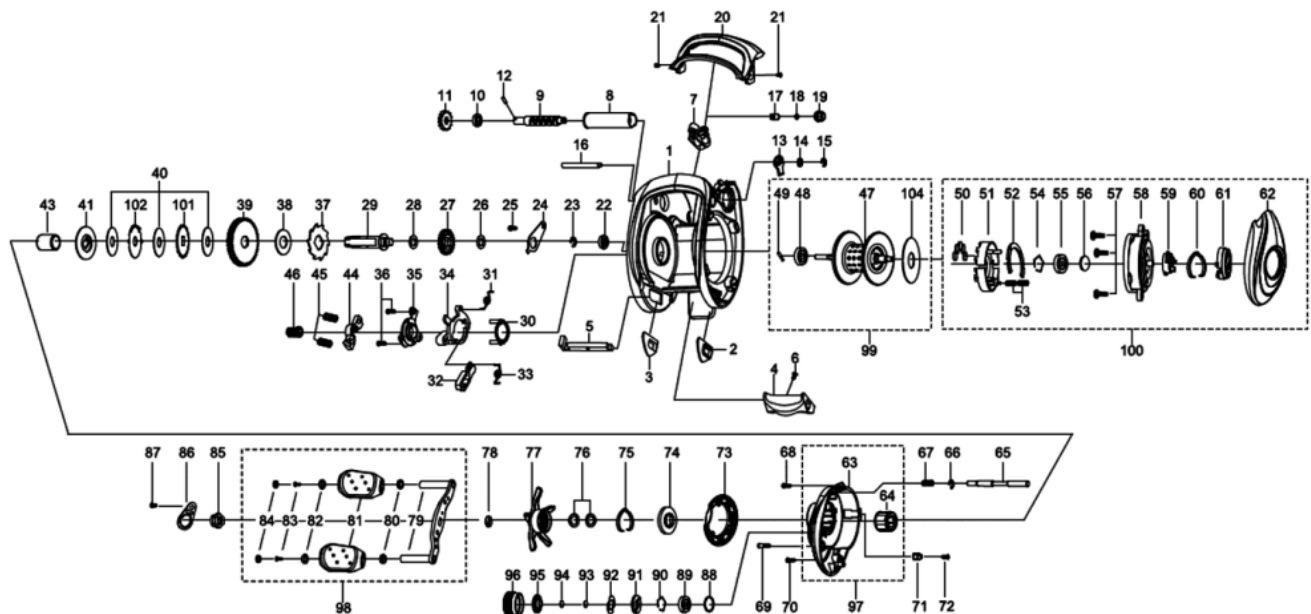

1343897 CROSSFIELD

CROSSFIELD-L

Please specify reel model number and number in reel foot when ordering parts.

Ambassadeur CROSSFIELD-L 24 00

パーツID	パーツ名	価格
1	1362666 FRAME	¥5,000
2	1125801 SLIDE WASHER	¥100
3	1125802 SLIDE WASHER	¥100
4	1125803 THUMBAR	¥300
5	1127696 THUMBAR SHAFT	¥150
6	1124746 THUMBAR SCREW	¥50
7	1281152 LINE GUIDE	¥500
8	1280905 LEVEL WIND TUBE	¥300
9	1280906 WORM SHAFT	¥1,500
10	1313502 WORM SHAFT BUSHING	¥200
11	1125732 WORM SHAFT GEAR	¥100
12	1125733 WORM SHAFT PIN	¥50
13	1125734 WORM SHAFT PIN HOLDER	¥70
14	1185695 WORM SHAFT WASHER	¥160
15	1124201 RETAINER	¥50
16	1280907 LINE GUIDE SHAFT	¥300
17	1125806 PAWL	¥300
18	1125736 WASHER	¥50
19	1129323 LINE GUIDE NUT	¥70
20	1313470 FRONT COVER	¥500
21	1125738 SCREW	¥50
22	1116186 BALL BEARING	¥600
23	1124201 RETAINER	¥50
24	1125750 MAINGEAR SHAFT PLATE	¥200
25	1125752 SCREW	¥50
26	1125749 WASHER	¥50
27	1251634 LEVEL WIND GEAR	¥160
28	1125747 WASHER	¥50
29	1132937 MAIN GEAR SHAFT	¥1,000
30	1125739 YOKE HOLDER	¥100
31	1200009 CLUTCH SPRING	¥160
32	1289971 KICK LEVER	¥300
33	1127701 KICK LEVER SPRING	¥50
34	1127698 LIFT CURVE	¥300
35	1289974 CLUTCH PLATE	¥300
36	1125744 SCREW	¥50
37	1189341 RATCHET	¥150
38	1281133 DRAG WASHER	¥250
39	1362668 MAIN GEAR	¥2,000
40	1362769 DRAG WASHER	¥200
41	1281221 PRESSURE WASHER (K)	¥400
43	1257782 SLEEVE	¥200
44	1127703 YOKE	¥100
45	1116237 YOKE SPRING	¥50
46	1200012 PINION GEAR(K)	¥1,000
47	1362770 SPOOL	¥4,500
48	1144215 BALL BEARING	¥800
49	1187619 SPOOL SHAFT PIN	¥200
50	1302674 MAGNET	¥400
51	1302675 MAGNET HOLDER	¥500