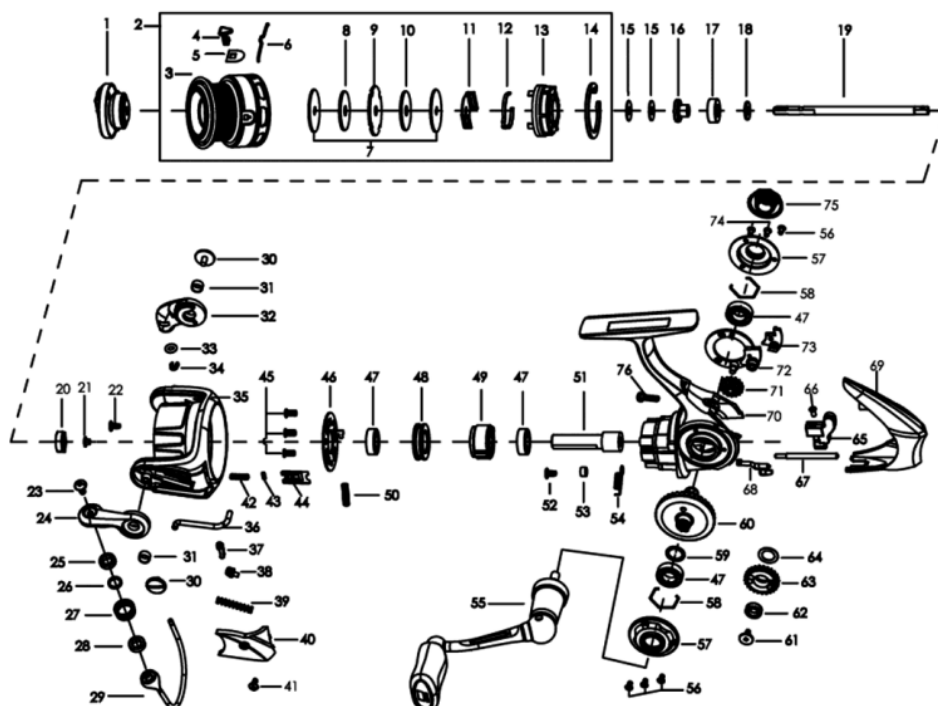

Xrossfield 2000SH

パーツID	パーツ名	価格
1	1362874 DRAG KNOB ASSEMBLY	¥2,000
2	1362921 SPOOL ASSEMBLY	¥3,800
3	1362922 SPOOL	¥1,500
4	1252739 LINE CLIP	¥200
5	1259476 LINE CLIP WASHER	¥160
6	1257318 LINE CLIP SPRING	¥200
7	1362877 KEYED WASHER	¥200
8	1085298 WASHER	¥50
9	1362878 SPOOL WASHER	¥200
10	1126305 WASHER	¥100
11	1257317 CLICKER HOLDER	¥200
12	1256941 SPOOL CLICKER	¥200
13	1256942 SPOOL BOTTOM	¥300
14	1256943 RETAINING CLIP	¥160
15	1178953 WASHER	¥160
15	1178954 SPARE WASHER	¥160
16	1252698 MAINSHAFT SLEEVE	¥300
17	1252753 BUSHING	¥250
18	1252700 MAINSHAFT WASHER	¥160
19	1362909 MAINSHAFT	¥800
20	1362910 ROTOR NUT	¥200
21	1259463 POM BUSHING	¥160
22	1188428 SCREW	¥160
23	1126261 SCREW	¥50
24	1362911 BAIL ARM	¥400
25	1252755 BRASS BUSHING	¥200
26	1252756 POM BUSHING	¥160
27	1252705 LINE ROLLER	¥300
28	1112125 BALL BEARING	¥600
29	1362912 BAIL ASSEMBLY	¥1,000
30	1126379 SCREW	¥100
31	1188261 BUSHING	¥160
32	1362913 BAIL HOLDER	¥400
33	1252708 O-RING	¥160
34	1252707 E-CLIP	¥160
35	1362914 ROTOR	¥1,400
36	1346975 TRIP BAR	¥200
37	1252713 TRIP LINKAGE	¥160
38	1126272 BAIL SLIDER	¥100
39	1119106 SPRING	¥50
40	1346981 BAIL ARM COVER	¥300
41	1126326 SCREW	¥50
42	1346982 SPRING	¥200
43	1206550 O RING	¥200
44	1346983 DAMPER HOLDER	¥300
45	1346959 SCREW	¥200
46	1346984 PINION COVER	¥400
47	1252717 BEARING	¥800
48	1252718 BEARING HOLDER	¥400
49	1252719 CLUTCH ASSEMBLY	¥800