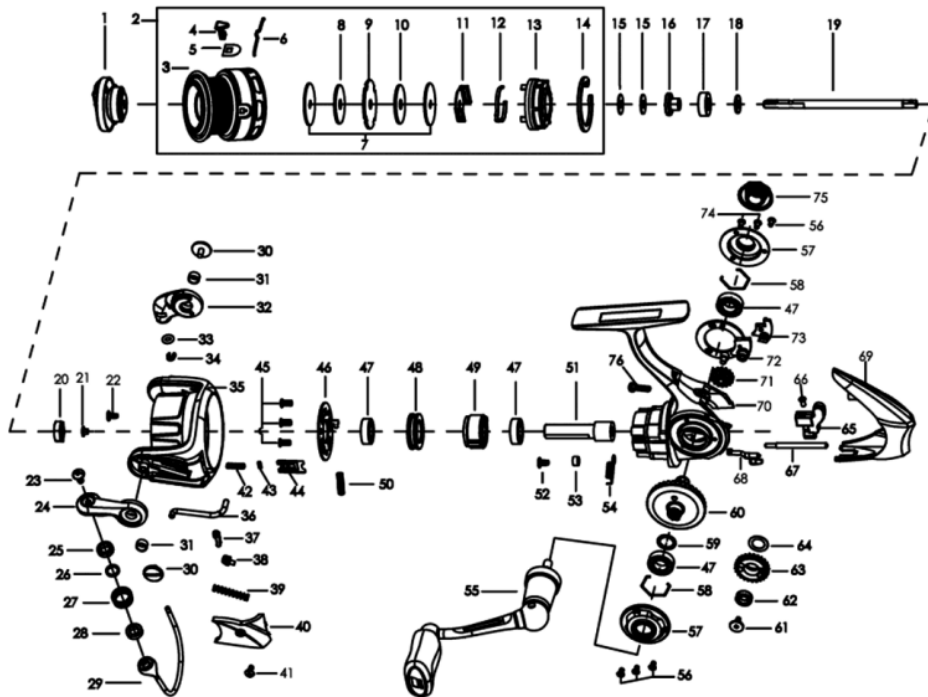

1346711 XROSSFIELD

OB))XROSSFIELD 2500SH

Xrossfield 2500SH

パーツID	パーツ名	価格
1	1362923 DRAG KNOB ASSEMBLY	¥2,000
2	1362933 SPOOL ASSEMBLY	¥4,000
3	1362934 SPOOL	¥1,700
4	1252739 LINE CLIP	¥200
5	1259476 LINE CLIP WASHER	¥160
6	1252740 LINE CLIP SPRING	¥200
7	1259459 KEYED WASHER	¥200
8	1252752 FELT WASHER	¥160
9	1259460 SPOOL WASHER	¥200
10	1126368 WASHER	¥110
11	1252692 CLICKER HOLDER	¥200
12	1252693 SPOOL CLICKER	¥200
13	1252694 SPOOL BOTTOM	¥300
14	1252696 RETAINING CLIP	¥160
15	1178953 WASHER	¥160
15	1178954 SPARE WASHER	¥160
16	1252698 MAINSHAFT SLEEVE	¥300
17	1252753 BUSHING	¥250
18	1252700 MAINSHAFT WASHER	¥160
19	1259461 MAIN SHAFT	¥800
20	1362910 ROTOR NUT	¥200
21	1259463 POM BUSHING	¥160
22	1188428 SCREW	¥160
23	1126261 SCREW	¥50
24	1362911 BAIL ARM	¥400
25	1252755 BRASS BUSHING	¥200
26	1252756 POM BUSHING	¥160
27	1252705 LINE ROLLER	¥300
28	1112125 BALL BEARING	¥600
29	1362927 BAIL ASSEMBLY	¥1,000
30	1126379 SCREW	¥100
31	1188261 BUSHING	¥160
32	1362913 BAIL HOLDER	¥400
33	1252708 O-RING	¥160
34	1252707 E-CLIP	¥160
35	1362929 ROTOR	¥1,400
36	1347010 TRIP BAR	¥200
37	1252713 TRIP LINKAGE	¥160
38	1126272 BAIL SLIDER	¥100
39	1119106 SPRING	¥50
40	1346981 BAIL ARM COVER	¥300
41	1126326 SCREW	¥50
42	1346982 SPRING	¥200
43	1206550 O RING	¥200
44	1346983 DAMPER HOLDER	¥300
45	1346959 SCREW	¥200
46	1346984 PINION COVER	¥400
47	1252717 BEARING	¥800
48	1252718 BEARING HOLDER	¥400
49	1252719 CLUTCH ASSEMBLY	¥800